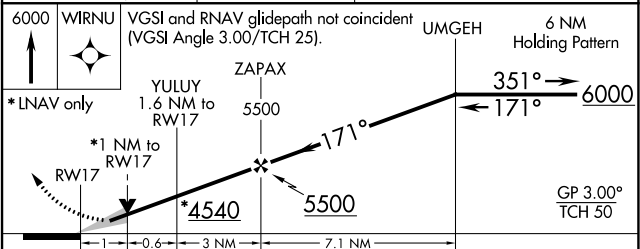

WAAS CH 97435 W17A	APP CRS 171°	Rwy Idg TDZE Apt Elev	6400 3991 3991
--	------------------------	-----------------------------	---

RNAV (GPS) RWY 17

DALHART MUNI (DHT)

For uncompensated Baro-VNAV systems, LNAV/VNAV NA below -16°C (4°F) or above 51°C (124°F). Circling NA west of Rwy 17-35. DME/DME RNP-0.3 NA.

MISSED APPROACH: Climb to 6000 direct WIRNU and hold.

ASOS 134.075	ALBUQUERQUE CENTER 127.85 285.475	UNICOM 122.95 (CTAF) 0
------------------------	---	----------------------------------

ELEV 3991	TDZE 3991
-----------	-----------