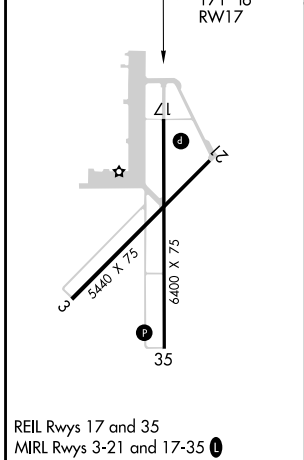

WAAS CH 97435 W17A	APP CRS 171°	Rwy Idg TDZE Apt Elev	6400 3991 3991
--	------------------------	-----------------------------	---

RNAV (GPS) RWY 17

DALHART MUNI (DHT)

For uncompensated Baro-VNAV systems, LNAV/VNAV NA below -16°C (4°F) or above 51°C (124°F). Circling NA west of Rwy 17-35. DME/DME RNP-0.3 NA.

MISSED APPROACH: Climb to 6000 direct WIRNU and hold.

ASOS 134.075	ALBUQUERQUE CENTER 127.85 285.475	UNICOM 122.95 (CTAF) 0
------------------------	---	----------------------------------

ELEV 3991	TDZE 3991
-----------	-----------

CATEGORY	A	B	C	D
LPV DA		4241-3/4	250 (300-3/4)	
LNAV/VNAV DA		4270-7/8	279 (300-7/8)	
LNAV MDA		4340-1	349 (400-1)	
<input checked="" type="checkbox"/> CIRCLING	4380-1 389 (400-1)	4660-1 669 (700-1)	4660-1 3/4 669 (700-1 3/4)	4660-2 669 (700-2)