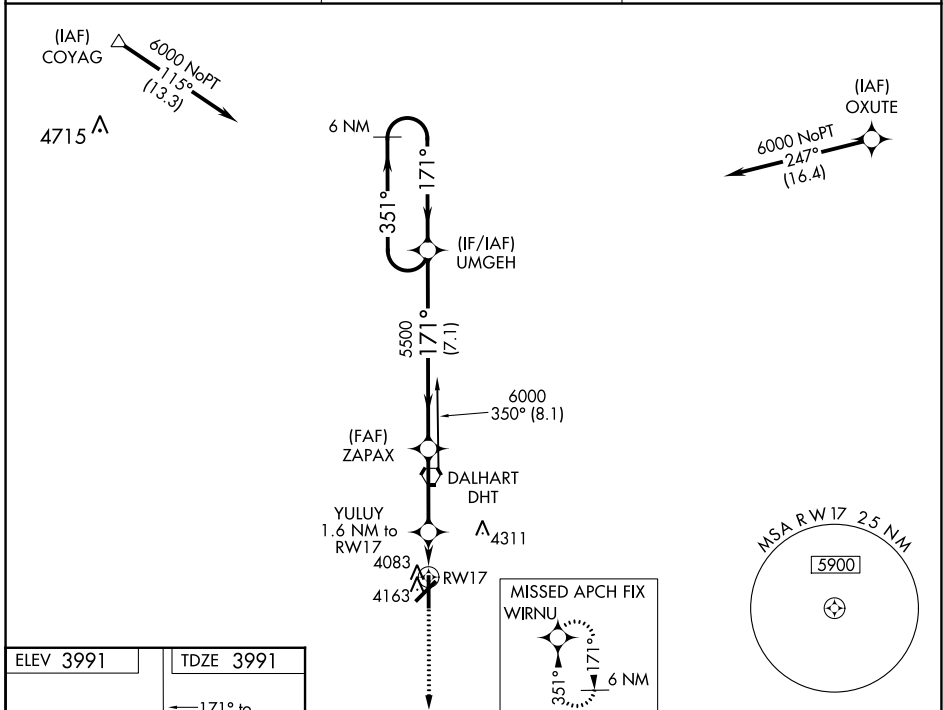

WAAS CH 97435 W17A	APP CRS 171°	Rwy Idg TDZE Apt Elev	6400 3991 3991
--	------------------------	-----------------------------	---

RNAV (GPS) RWY 17

DALHART MUNI (DHT)

For uncompensated Baro-VNAV systems, LNAV/VNAV NA below -16°C (4°F) or above 51°C (124°F). Circling NA west of Rwy 17-35. DME/DME RNP-0.3 NA.

MISSED APPROACH: Climb to 6000 direct WIRNU and hold.

ASOS 134.075	ALBUQUERQUE CENTER 127.85 285.475	UNICOM 122.95 (CTAF) 0
------------------------	---	----------------------------------

ELEV 3991	TDZE 3991
-----------	-----------

CATEGORY	A	B	C	D
LPV DA		4241-3/4	250 (300-3/4)	
LNAV/VNAV DA		4270-7/8	279 (300-7/8)	
LNAV MDA		4340-1	349 (400-1)	
<input checked="" type="checkbox"/> CIRCLING	4380-1 389 (400-1)	4660-1 669 (700-1)	4660-1 3/4 669 (700-1 3/4)	4660-2 669 (700-2)