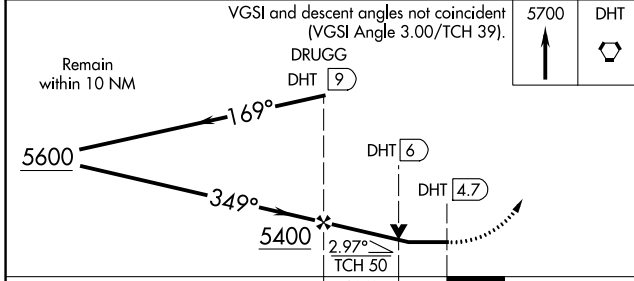

VORTAC DHT 112.0 Chan 57	APP CRS 349°	Rwy Idg TDZE Apt Elev	6400 3988 3991
--	------------------------	-----------------------------	---

VOR/DME RWY 35

DALHART MUNI (DHT)

<p>NA Circling NA west of Rwy 17-35.</p>		<p>MISSED APPROACH: Climb to 5700 direct DHT VORTAC and hold.</p>	
ASOS 134.075	ALBUQUERQUE CENTER 127.85 285.475	UNICOM 122.95 (CTAF)	

SC-2, 26 DEC 2024 to 23 JAN 2025

SC-2, 26 DEC 2024 to 23 JAN 2025

CATEGORY	A	B	C	D
S-35	4440-1	452 (500-1)	4440-1 $\frac{3}{4}$	452 (500-1 $\frac{3}{4}$)
C CIRCLING	4440-1 449 (500-1)	4660-1 669 (700-1)	4660-1 $\frac{3}{4}$ 669 (700-1 $\frac{3}{4}$)	4660-2 669 (700-2)