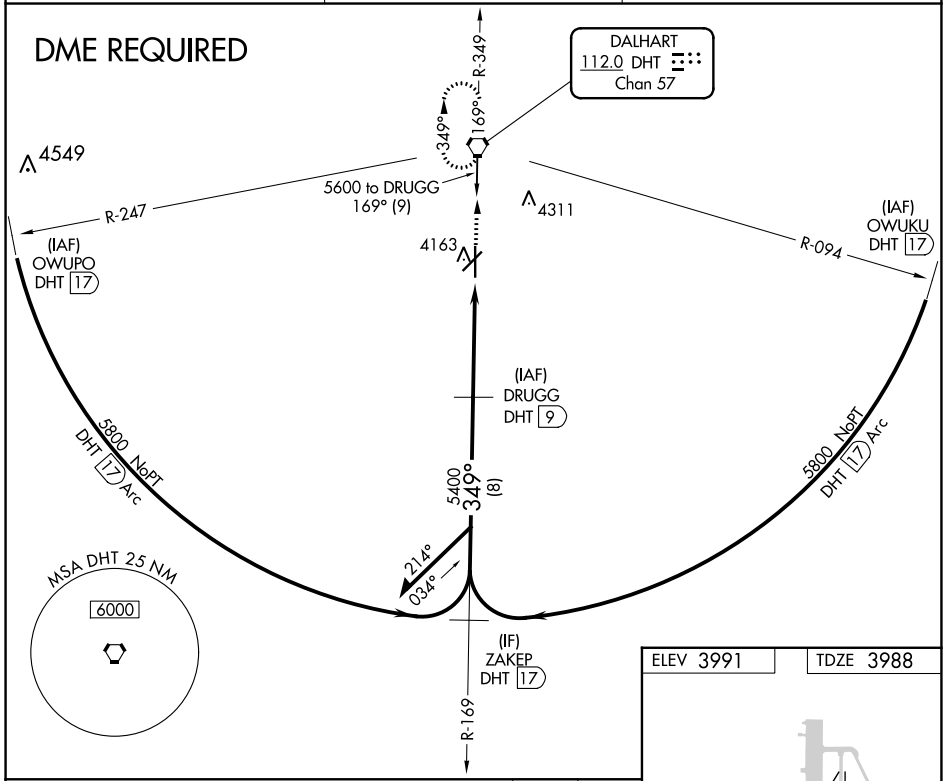

VORTAC DHT 112.0 Chan 57	APP CRS 349°	Rwy Idg TDZE Apt Elev	6400 3988 3991
--	------------------------	-----------------------------	---

VOR/DME RWY 35

DALHART MUNI (DHT)

<p>NA Circling NA west of Rwy 17-35.</p>		<p>MISSED APPROACH: Climb to 5700 direct DHT VORTAC and hold.</p>	
ASOS 134.075	ALBUQUERQUE CENTER 127.85 285.475	UNICOM 122.95 (CTAF)	

SC-2, 26 DEC 2024 to 23 JAN 2025

SC-2, 26 DEC 2024 to 23 JAN 2025

CATEGORY	A	B	C	D
S-35	4440-1	452 (500-1)	4440-1 $\frac{3}{4}$	452 (500-1 $\frac{3}{4}$)
C CIRCLING	4440-1 449 (500-1)	4660-1 669 (700-1)	4660-1 $\frac{3}{4}$ 669 (700-1 $\frac{3}{4}$)	4660-2 669 (700-2)