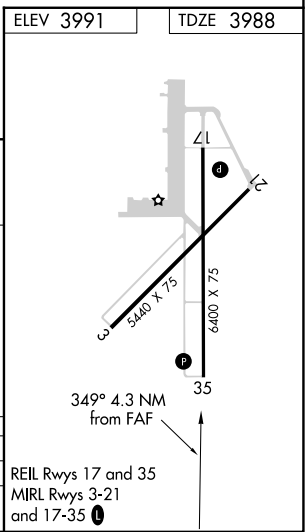

VORTAC DHT 112.0 Chan 57	APP CRS 349°	Rwy Idg TDZE Apt Elev	6400 3988 3991
--	------------------------	-----------------------------	---

VOR/DME RWY 35

DALHART MUNI (DHT)

<p>NA Circling NA west of Rwy 17-35.</p>		<p>MISSED APPROACH: Climb to 5700 direct DHT VORTAC and hold.</p>	
ASOS 134.075	ALBUQUERQUE CENTER 127.85 285.475	UNICOM 122.95 (CTAF)	

SC-2, 26 DEC 2024 to 23 JAN 2025

SC-2, 26 DEC 2024 to 23 JAN 2025

CATEGORY	A	B	C	D
S-35	4440-1	452 (500-1)	4440-1 $\frac{3}{4}$	452 (500-1 $\frac{3}{4}$)
C CIRCLING	4440-1 449 (500-1)	4660-1 669 (700-1)	4660-1 $\frac{3}{4}$ 669 (700-1 $\frac{3}{4}$)	4660-2 669 (700-2)