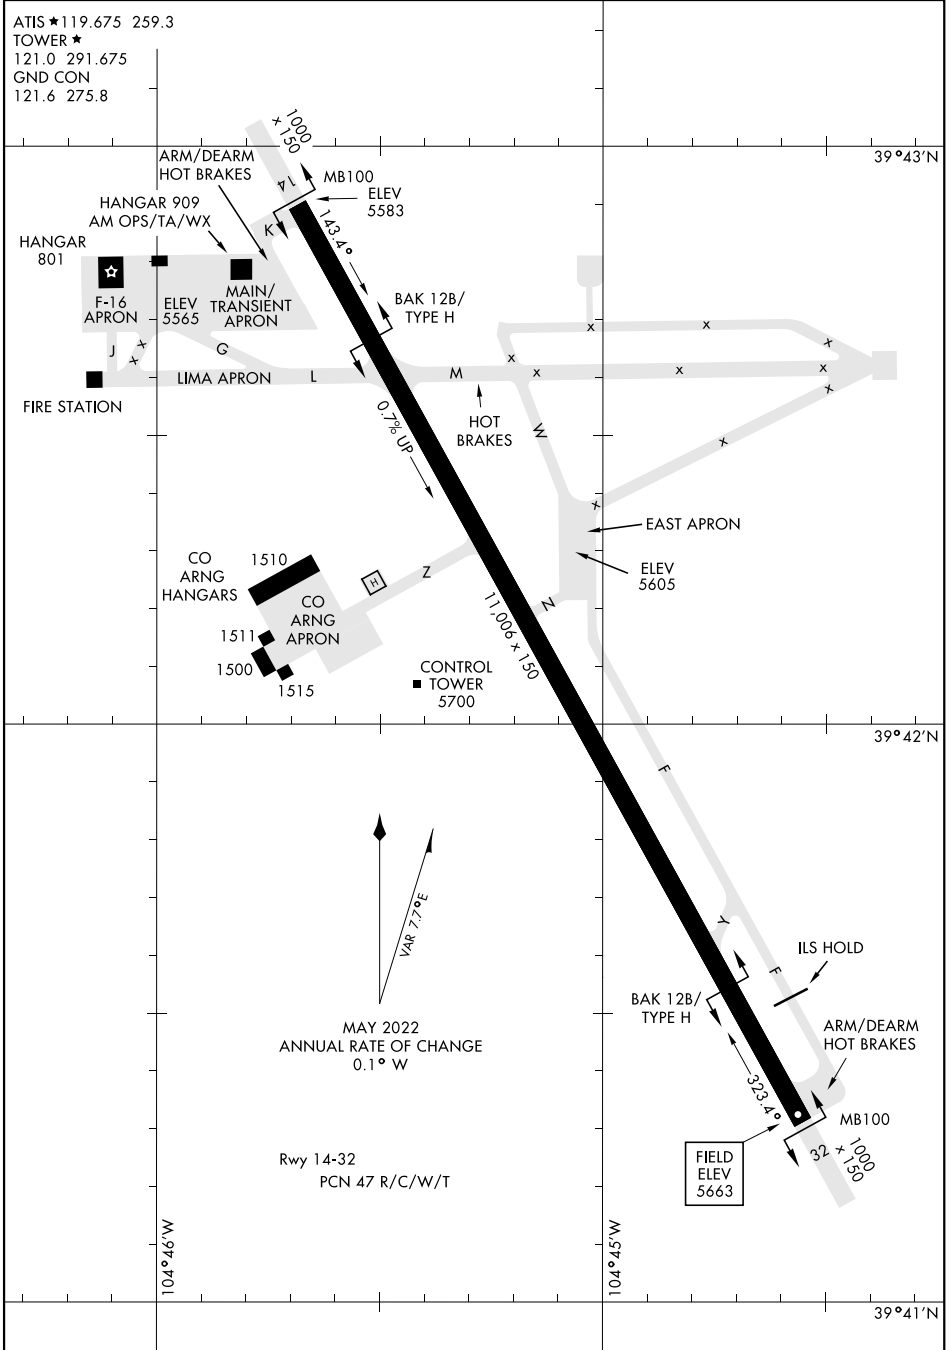

# AIRPORT DIAGRAM

[USAF]

BUCKLEY SFB (KBKF)

AURORA, COLORADO

ATIS ★ 119.675 259.3  
 TOWER ★  
 121.0 291.675  
 GND CON  
 121.6 275.8

SW-1, 26 DEC 2024 to 23 JAN 2025

SW-1, 26 DEC 2024 to 23 JAN 2025

# AIRPORT DIAGRAM

AURORA, COLORADO

BUCKLEY SFB (KBKF)