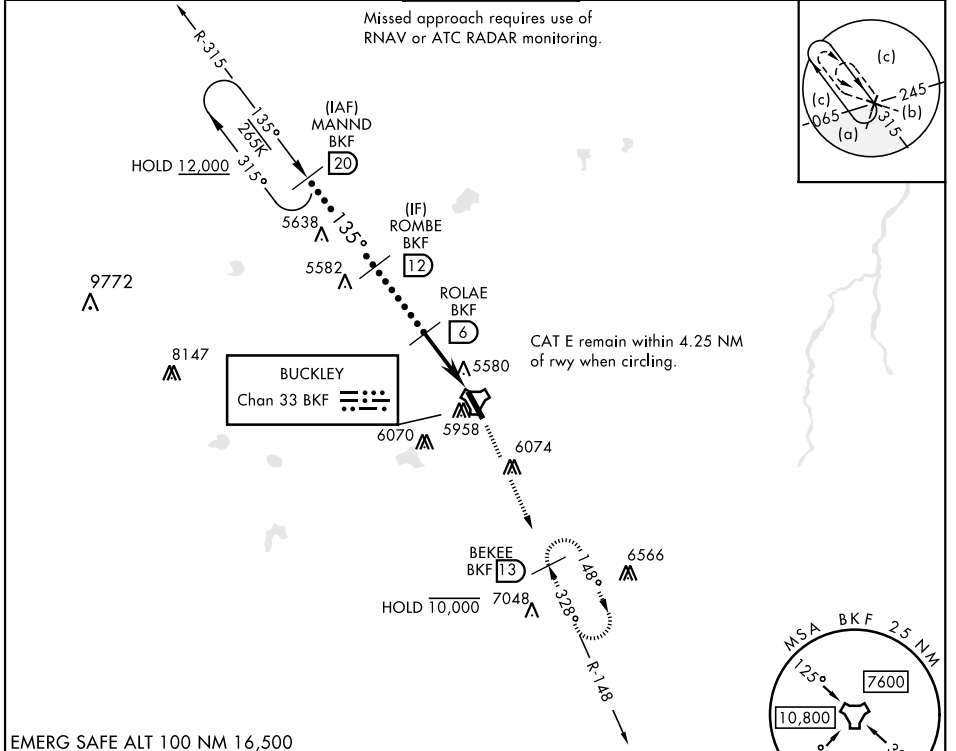

HI-TACAN RWY 14

TACAN BKF Chan 33	APCH CRS 135°	Rwy Idg 11,006 TDZE 5592 Arprt Elev 5663
-----------------------------	-------------------------	---

AL-538 [USAF]

BUCKLEY SFB (KBKF)

* Circling NA East of Rwy 14-32. MISSED APPROACH: Climb to 8200 on BKF TACAN R-148 to BEKEE and hold or as directed by ATC.

ATIS ★ 119.675 259.3	DENVER APP CON 128.45 251.075	TOWER ★ 121.0 291.675	GND CON 121.6 275.8	CLNC DEL 121.6 275.8
--------------------------------	---	---------------------------------	-------------------------------	--------------------------------

EMERG SAFE ALT 100 NM 16,500

	MANNND R-315 20	ROMBE 12	ROLAE 6	TACAN 1.1	BEKEE BKF 13
	12,000	8500	7100	8200	
	2.58° TCH 42			4.9 NM	0.5
CATEGORY	C	D	E		
S-14	5940-1	348 (300-1)			
CIRCLING*	6360-2 697 (700-2)	6400-2¼ 737 (800-2¼)	6420-2¾ 757 (800-2¾)		

HI-TACAN RWY 14