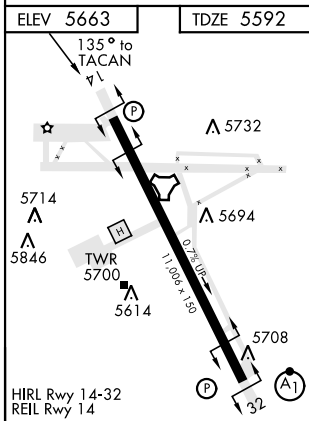

HI-TACAN RWY 14

TACAN BKF Chan 33	APCH CRS 135°	Rwy Idg 11,006 TDZE 5592 Arprt Elev 5663
-----------------------------	-------------------------	---

AL-538 [USAF]

BUCKLEY SFB (KBKF)

* Circling NA East of Rwy 14-32. MISSED APPROACH: Climb to 8200 on BKF TACAN R-148 to BEKEE and hold or as directed by ATC.

ATIS ★ 119.675 259.3	DENVER APP CON 128.45 251.075	TOWER ★ 121.0 291.675	GND CON 121.6 275.8	CLNC DEL 121.6 275.8
--------------------------------	---	---------------------------------	-------------------------------	--------------------------------

EMERG SAFE ALT 100 NM 16,500

	MANNND R-315 20	ROMBE 12	ROLAE 6	TACAN 1.1	BEKEE BKF 13
	12,000	8500	7100	8200	
	2.58° TCH 42			4.9 NM	0.5
CATEGORY	C	D	E		
S-14	5940-1	348 (300-1)			
CIRCLING*	6360-2 697 (700-2)	6400-2¼ 737 (800-2¼)	6420-2¾ 757 (800-2¾)		

HI-TACAN RWY 14