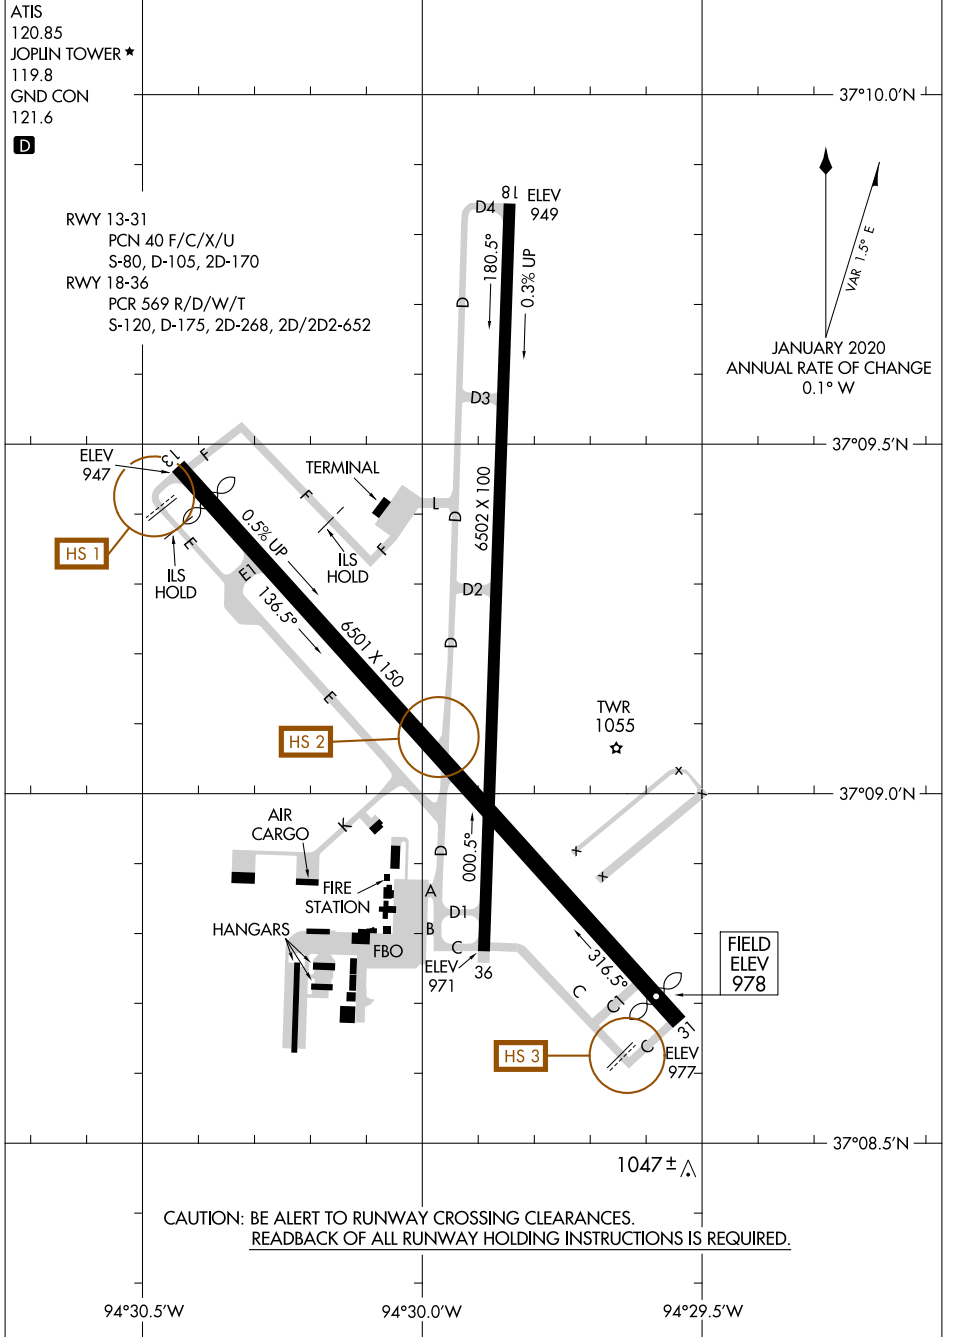

AIRPORT DIAGRAM

AL-540 (FAA)

JOPLIN RGNL (JLN)
JOPLIN, MISSOURI

NC-3, 26 DEC 2024 to 23 JAN 2025

NC-3, 26 DEC 2024 to 23 JAN 2025

AIRPORT DIAGRAM