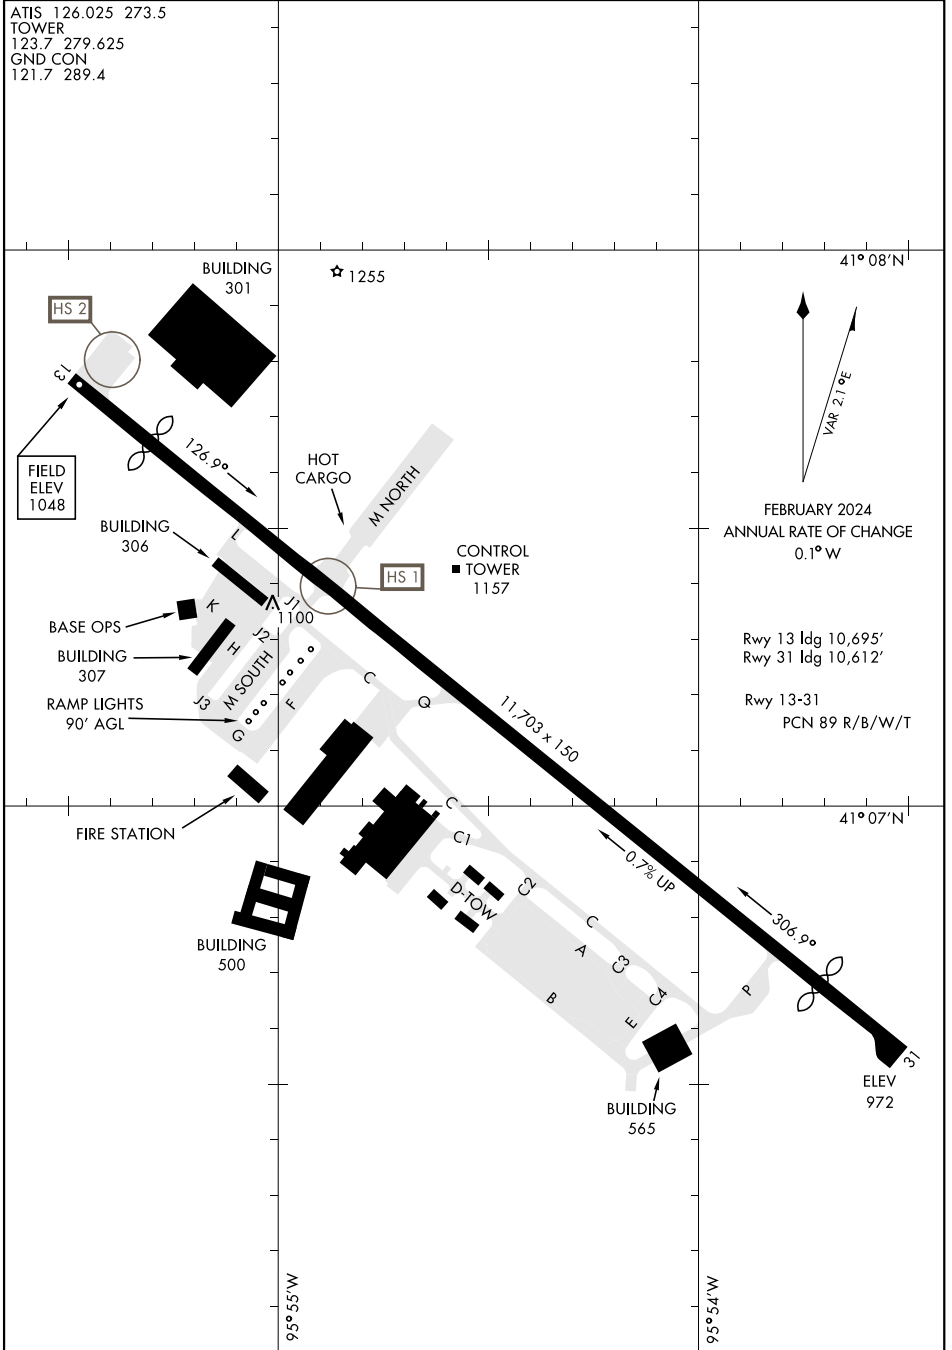

24053

AIRPORT DIAGRAM

[USAF]

OFFUTT AFB (KOFF)

OMAHA, NEBRASKA

ATIS 126.025 273.5
 TOWER 123.7 279.625
 GND CON 121.7 289.4

NC-2, 26 DEC 2024 to 23 JAN 2025

NC-2, 26 DEC 2024 to 23 JAN 2025

AIRPORT DIAGRAM

OMAHA, NEBRASKA
OFFUTT AFB (KOFF)