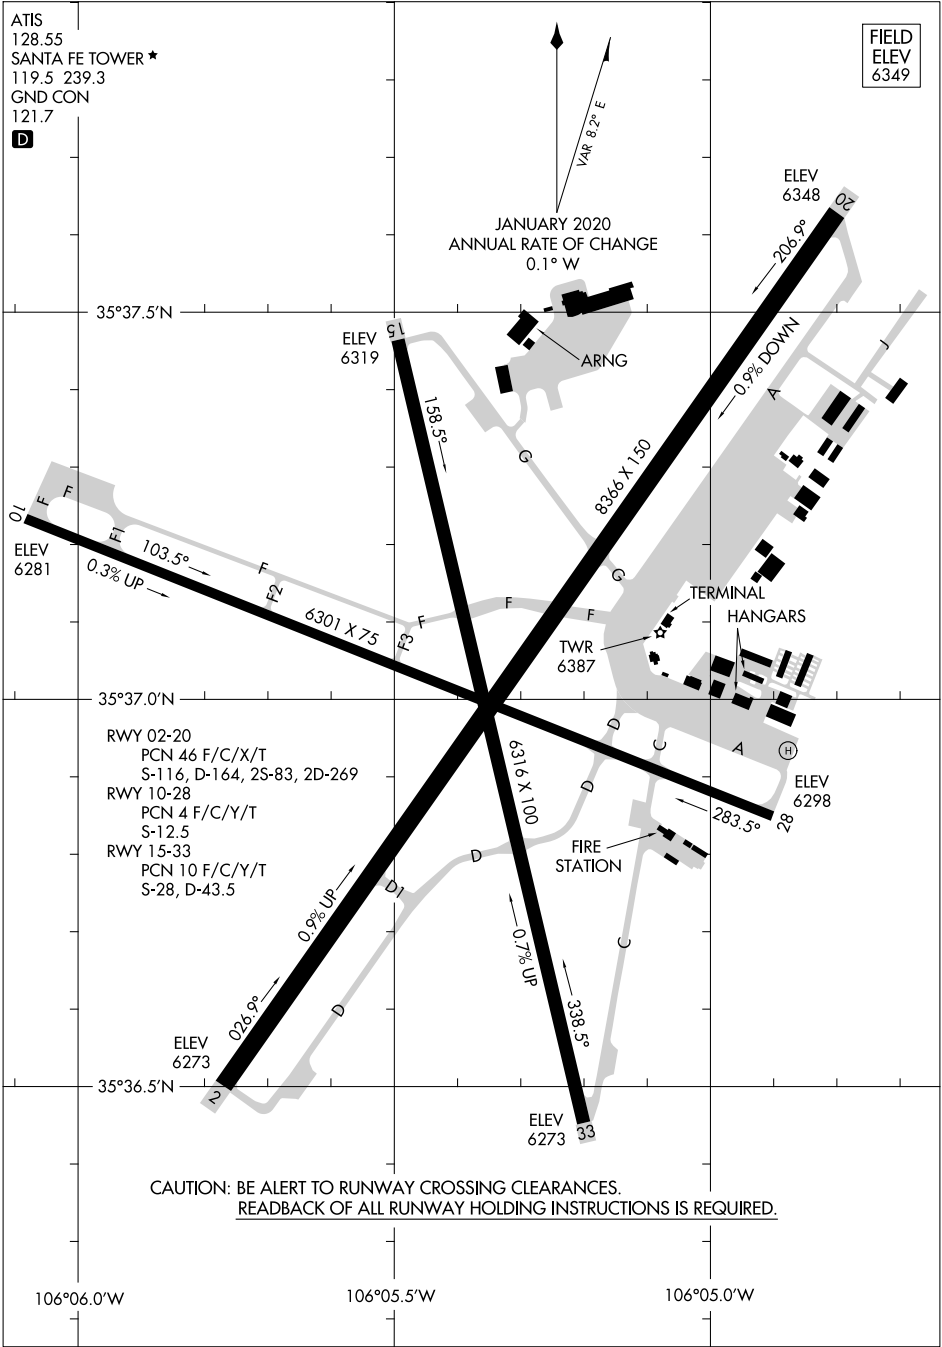

24193

AIRPORT DIAGRAM

AL-548 (FAA)

SANTA FE RGNL (SAF)
SANTA FE, NEW MEXICO

ATIS 128.55
SANTA FE TOWER ★
119.5 239.3
GND CON 121.7

FIELD
ELEV
6349

JANUARY 2020
ANNUAL RATE OF CHANGE
0.1° W

SW-1, 26 DEC 2024 to 23 JAN 2025

SW-1, 26 DEC 2024 to 23 JAN 2025

AIRPORT DIAGRAM

24193

SANTA FE, NEW MEXICO
SANTA FE RGNL (SAF)