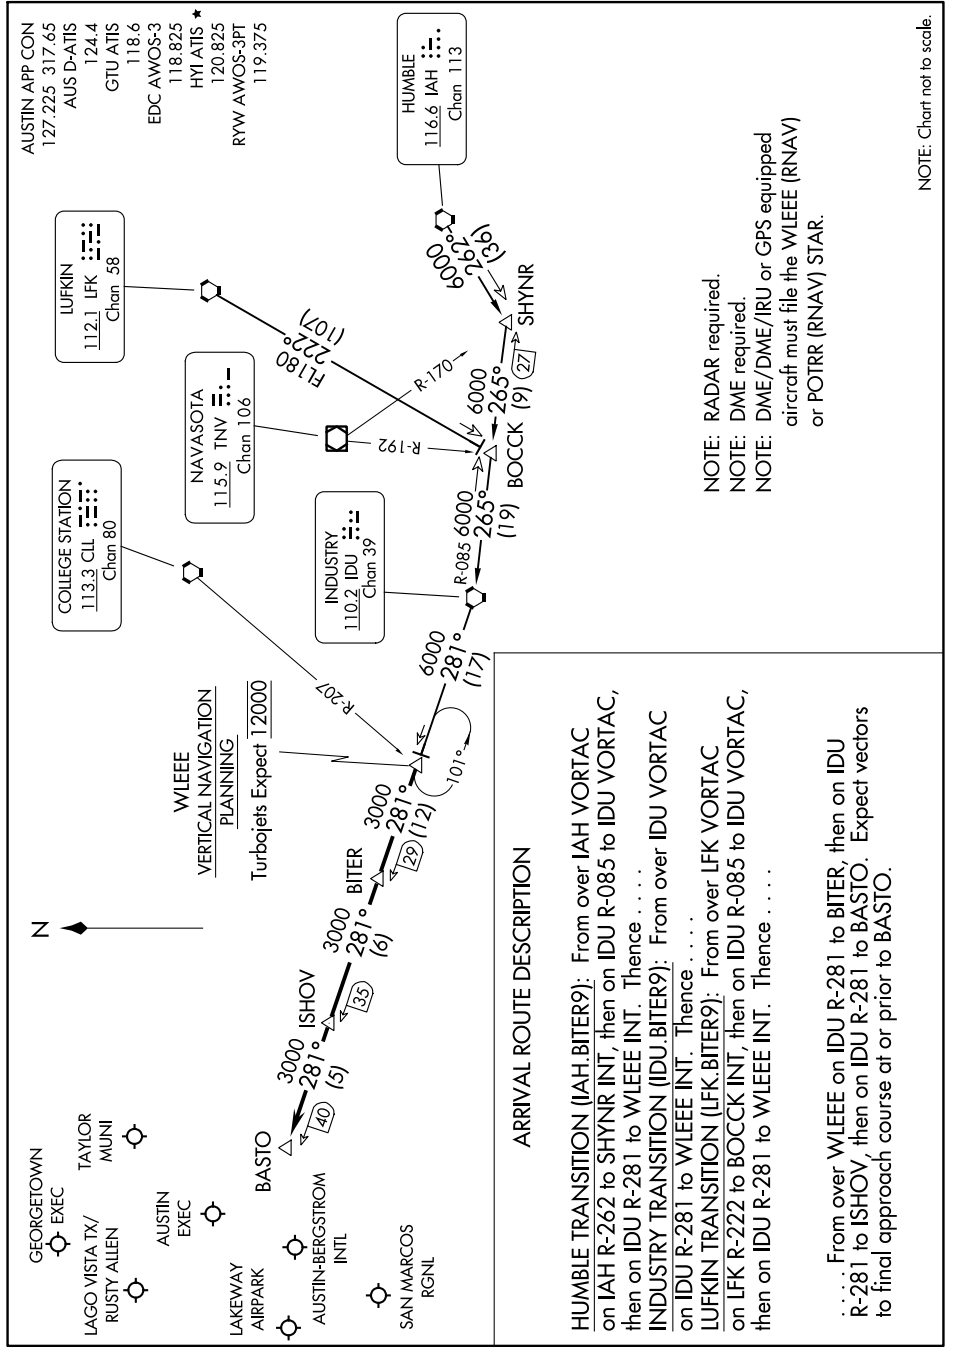

BITER NINE ARRIVAL

SC-3, 26 DEC 2024 to 23 JAN 2025

NOTE: Chart not to scale.

NOTE: RADAR required.
 NOTE: DME required.
 NOTE: DME/DME/IRU or GPS equipped aircraft must file the WLEEE (RNAV) or POTRR (RNAV) STAR.

BITER NINE ARRIVAL

SC-3, 26 DEC 2024 to 23 JAN 2025