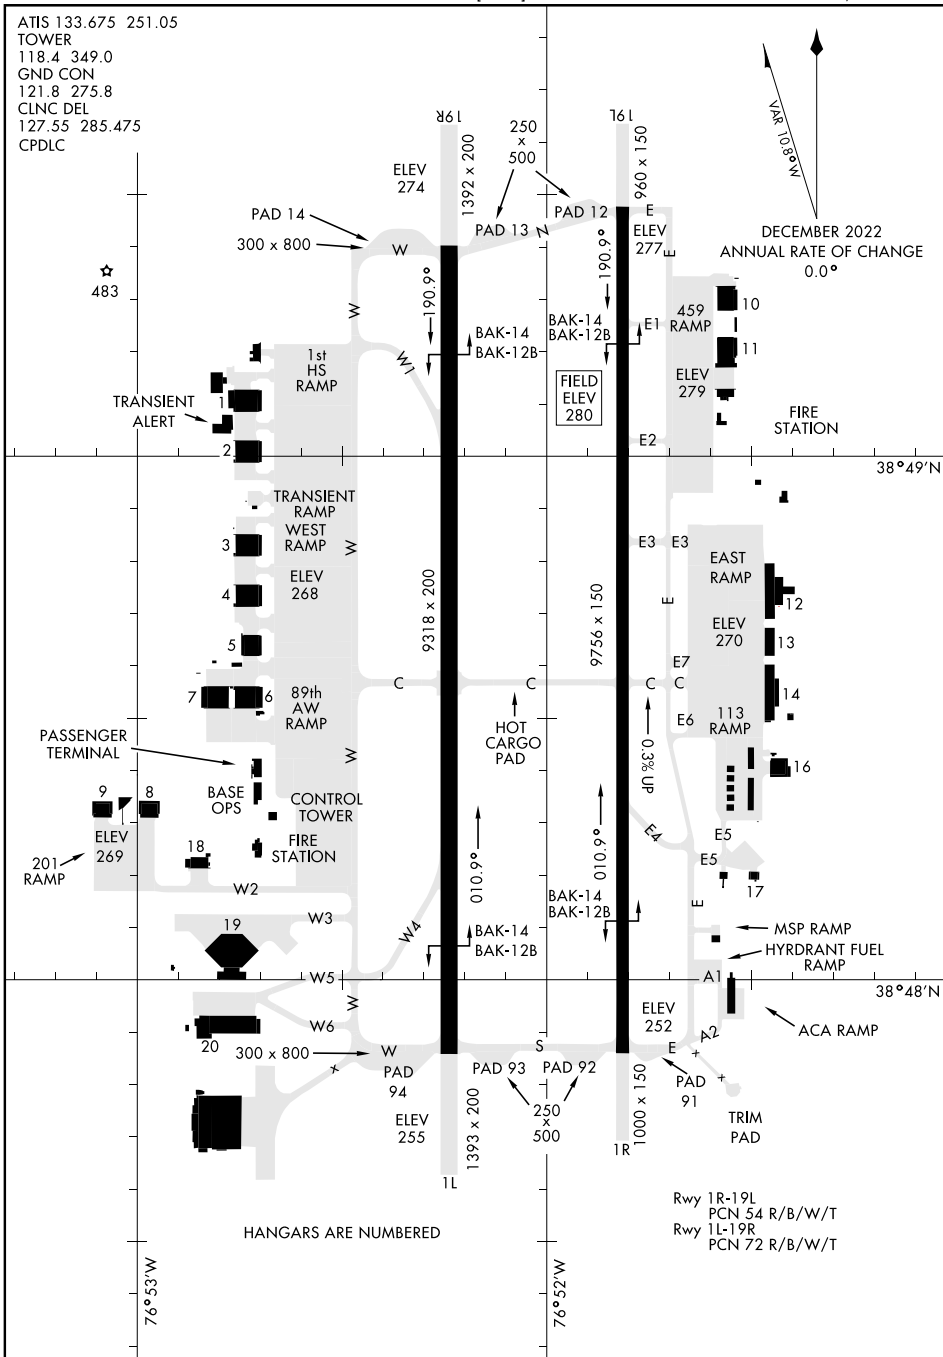

AIRPORT DIAGRAM

AL-561 [USAF]

JOINT BASE ANDREWS (KADW)

CAMP SPRINGS, MARYLAND

ATIS 133.675 251.05
 TOWER
 118.4 349.0
 GND CON
 121.8 275.8
 CLNC DEL
 127.55 285.475
 CPDLC

☆ 483

NE-3, 26 DEC 2024 to 23 JAN 2025

NE-3, 26 DEC 2024 to 23 JAN 2025

HANGARS ARE NUMBERED

Rwy 1R-19L
 PCN 54 R/B/W/T
 Rwy 1L-19R
 PCN 72 R/B/W/T

AIRPORT DIAGRAM

CAMP SPRINGS, MARYLAND

JOINT BASE ANDREWS (KADW)