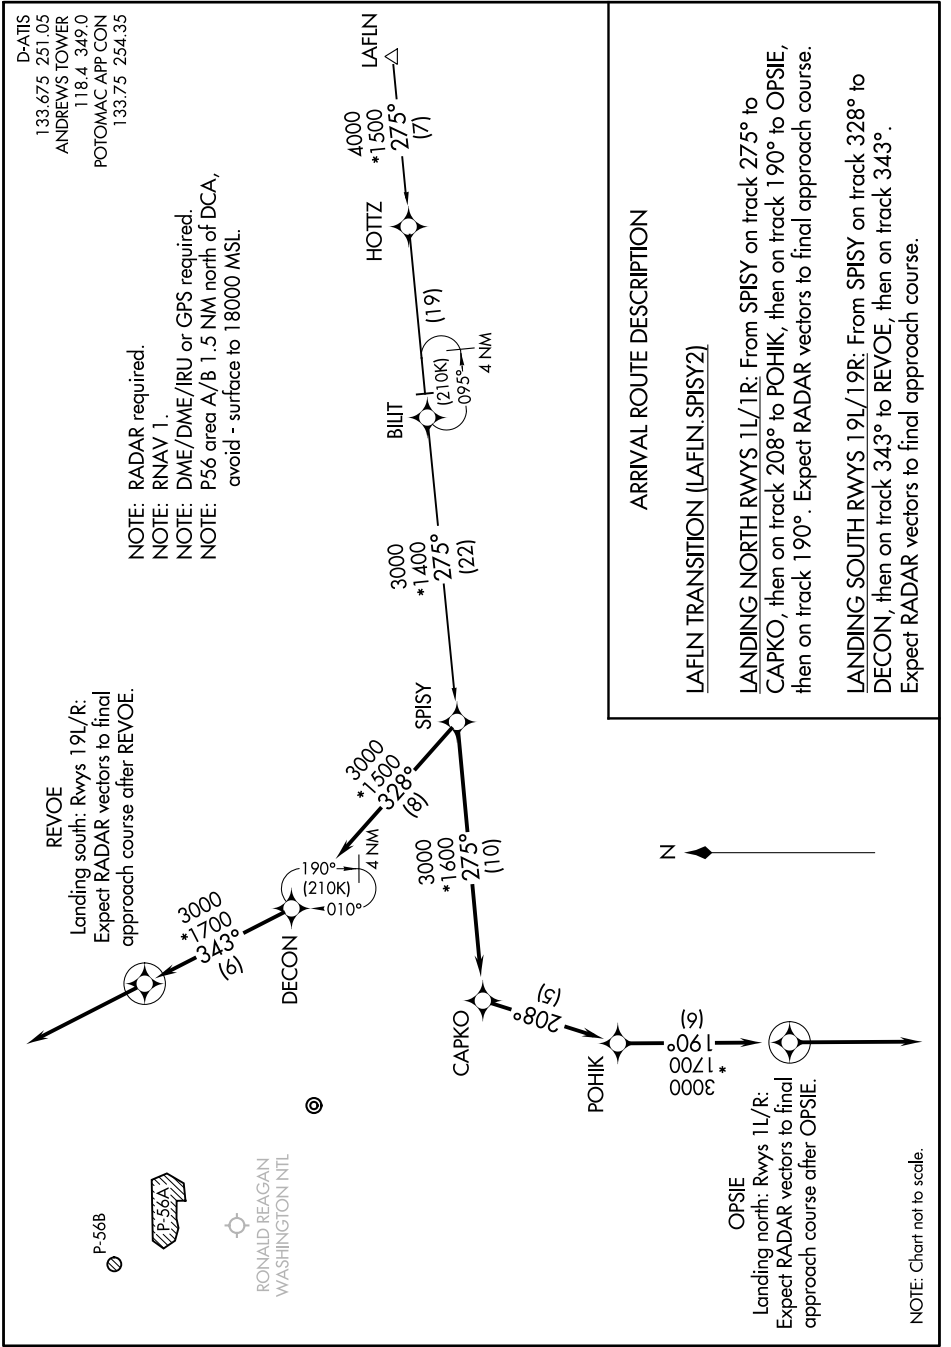

SPISY TWO ARRIVAL (RNAV)

CAMP SPRINGS, MARYLAND

NE-3, 26 DEC 2024 to 23 JAN 2025

NE-3, 26 DEC 2024 to 23 JAN 2025

SPISY TWO ARRIVAL (RNAV)

CAMP SPRINGS, MARYLAND