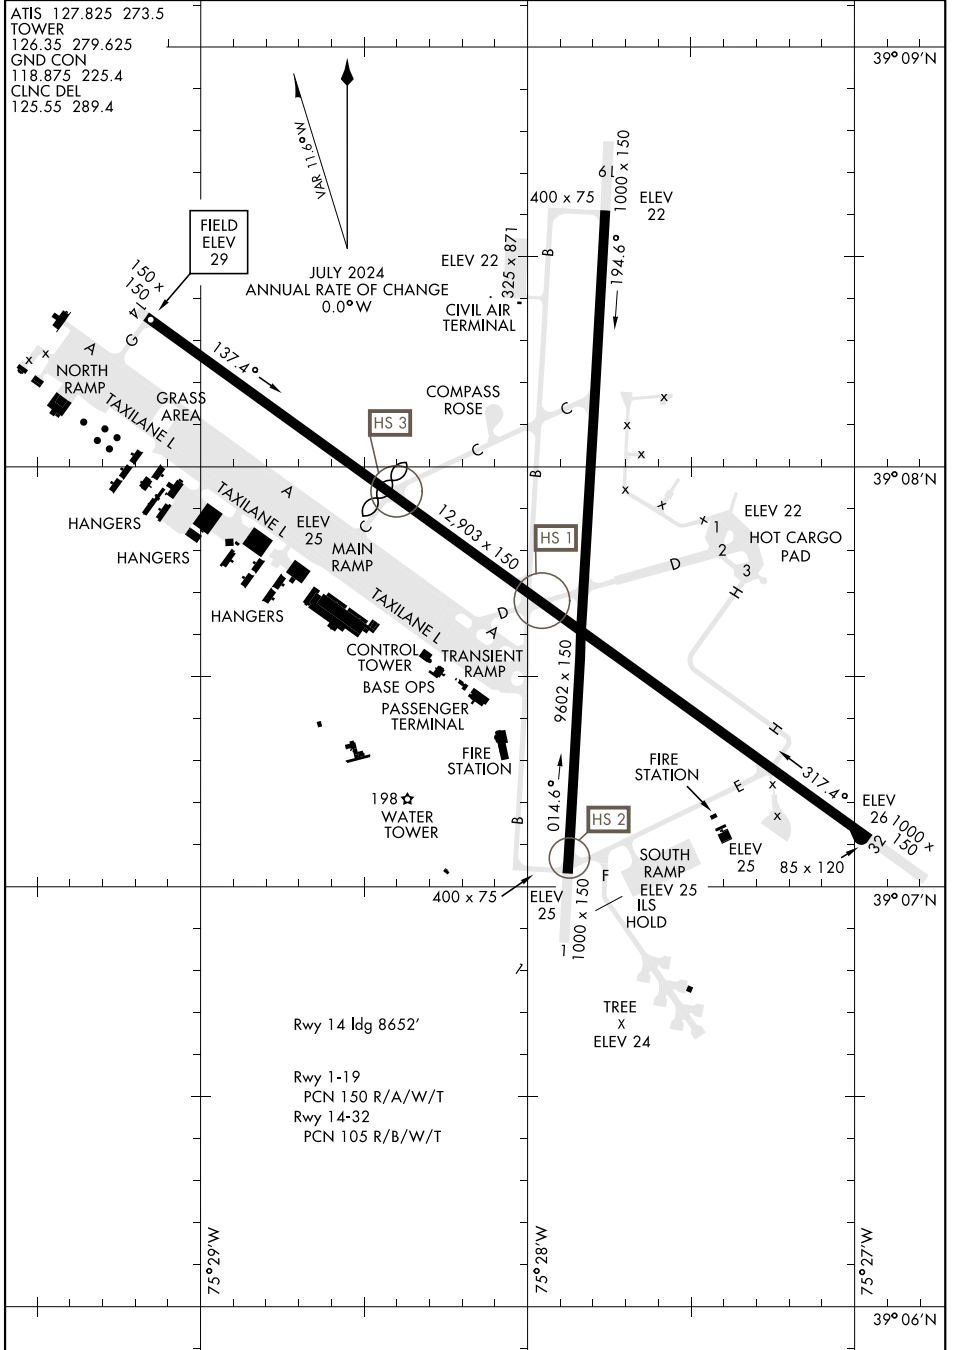

# AIRPORT DIAGRAM

[USAF]

DOVER, DELAWARE

NE-3, 26 DEC 2024 to 23 JAN 2025

NE-3, 26 DEC 2024 to 23 JAN 2025

# AIRPORT DIAGRAM

DOVER, DELAWARE  
DOVER AFB (KDOV)