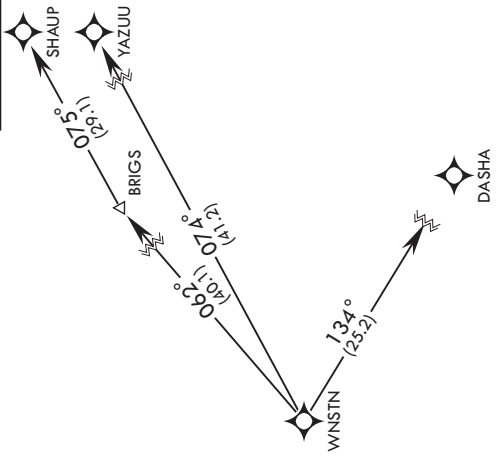

WNSTN ONE DEPARTURE (RNAV) (WNSTN1.WNSTN)

DOVER, DELAWARE

NE-3, 26 DEC 2024 to 23 JAN 2025

DGP CON
132.425 257.875

112

RNAV1 - GPS
RADAR required

DEPARTURE ROUTE DESCRIPTION

TAKEOFF RWAY 1, 14, 19, 32: Climb on depicted heading until vectored by ATC, maintain 3000. Expect RADAR vectors direct WNSTN, thence...

...track as depicted via assigned transition. Maintain ATC assigned altitude. Expect further clearance to filed altitude within 10 minutes after departure.

- BRIGS TRANSITION (WNSTN1.BRIGS):
- DASHA TRANSITION (WNSTN1.DASHA):
- SHAUP TRANSITION (WNSTN1.SHAUP):
- YAZUU TRANSITION (WNSTN1.YAZUU):