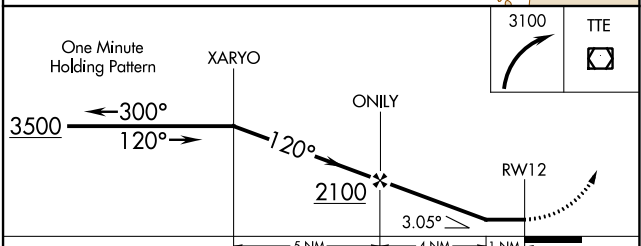

APP CRS	Rwy Idg	5960
120°	TDZE	437
	Apt Elev	442

GPS RWY 12

PORTERVILLE MUNI (PTV)

	MISSED APPROACH: Climbing right turn to 3100 direct TTE VOR/DME and hold.
--	--

AWOS-3PT 134.625	BAKERSFIELD APP CON * 120.5	UNICOM 122.8 (CTAF)
----------------------------	---------------------------------------	-------------------------------

CATEGORY	A	B	C	D
S-12	800-1 363 (400-1)			800-1¼ 363 (400-1¼)
CIRCLING	880-1 438 (500-1)	900-1 458 (500-1)	940-1½ 498 (500-1½)	1080-2 638 (700-2)

SW-2, 26 DEC 2024 to 23 JAN 2025

SW-2, 26 DEC 2024 to 23 JAN 2025