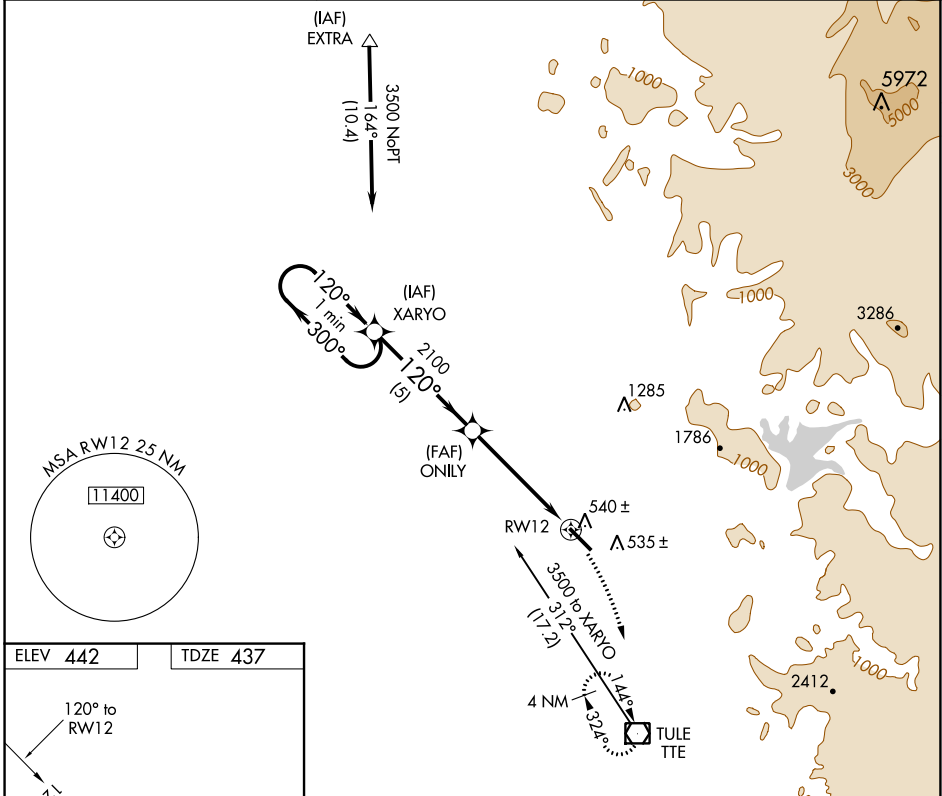

APP CRS	Rwy Idg	5960
120°	TDZE	437
	Apt Elev	442

GPS RWY 12

PORTERVILLE MUNI (PTV)

	MISSED APPROACH: Climbing right turn to 3100 direct TTE VOR/DME and hold.
--	--

AWOS-3PT 134.625	BAKERSFIELD APP CON * 120.5	UNICOM 122.8 (CTAF)
----------------------------	---------------------------------------	-------------------------------

CATEGORY	A	B	C	D
S-12	800-1 363 (400-1)			800-1¼ 363 (400-1¼)
CIRCLING	880-1 438 (500-1)	900-1 458 (500-1)	940-1½ 498 (500-1½)	1080-2 638 (700-2)

SW-2, 26 DEC 2024 to 23 JAN 2025

SW-2, 26 DEC 2024 to 23 JAN 2025