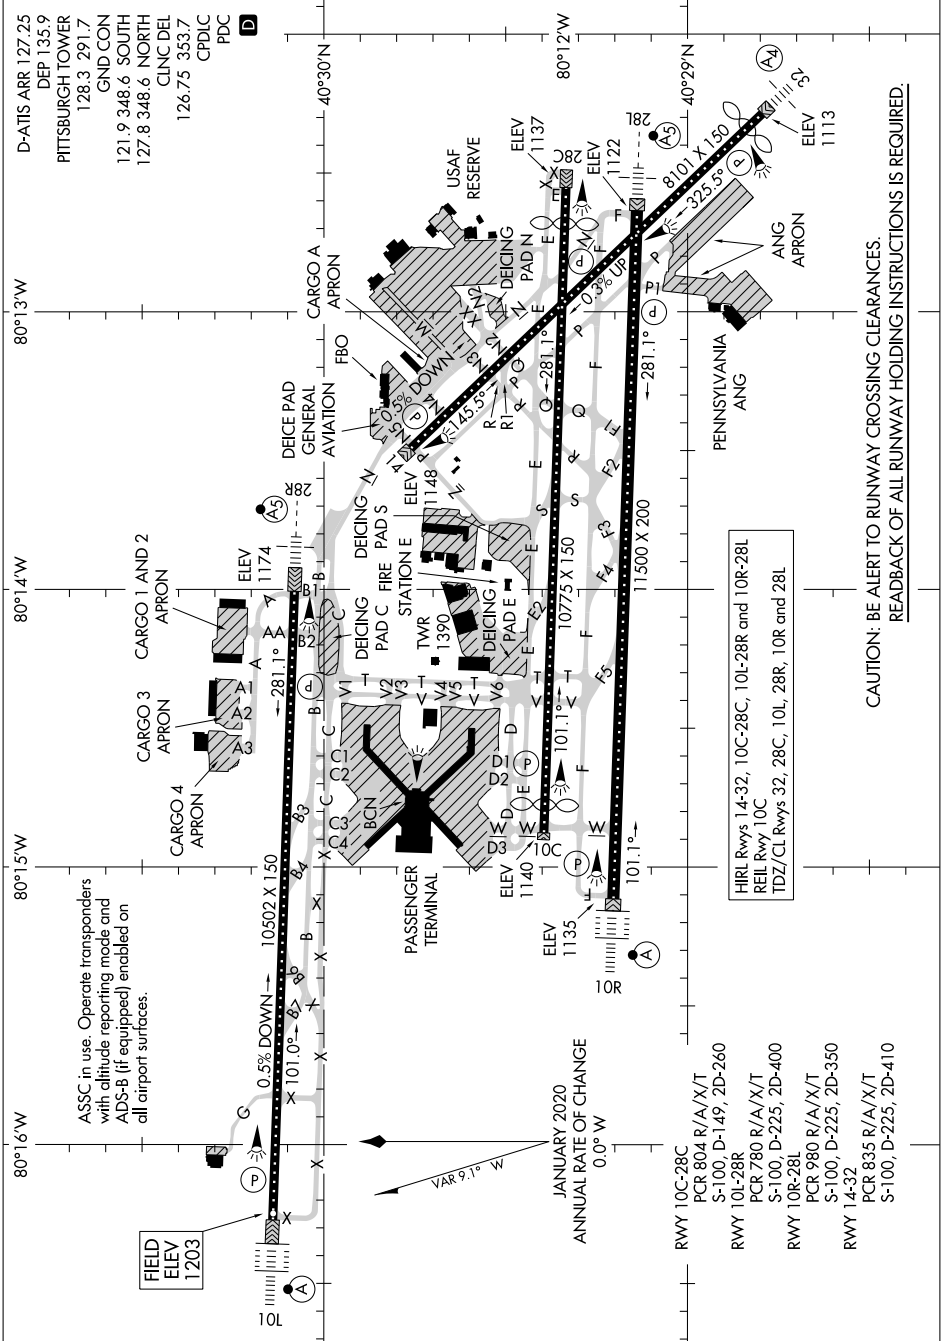

AIRPORT DIAGRAM

AL-570 (FAA)

PITTSBURGH INTL (PIT)
PITTSBURGH, PENNSYLVANIA

NE-4, 26 DEC 2024 TO 23 JAN 2025

AIRPORT DIAGRAM

PITTSBURGH, PENNSYLVANIA
PITTSBURGH INTL (PIT)

NE-4, 26 DEC 2024 TO 23 JAN 2025