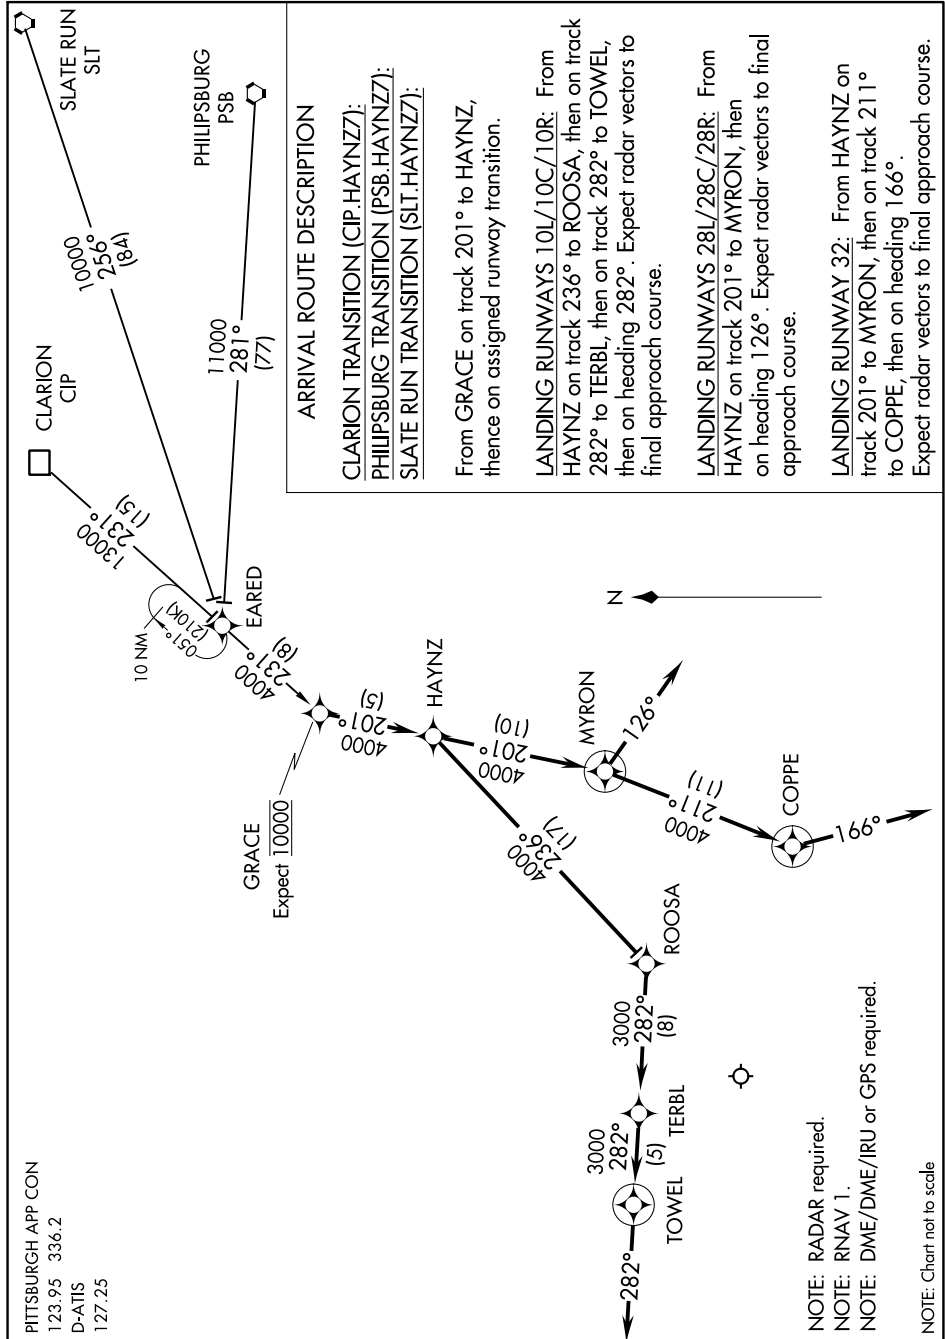

HAYNZ SEVEN ARRIVAL (RNAV)

NE-4, 26 DEC 2024 to 23 JAN 2025

PITTSBURGH APP CON
123.95 336.2
D-ATIS
127.25

NOTE: RADAR required.
NOTE: RNAV 1.
NOTE: DME/DME/IRU or GPS required.

NOTE: Chart not to scale

NE-4, 26 DEC 2024 to 23 JAN 2025

HAYNZ SEVEN ARRIVAL (RNAV)