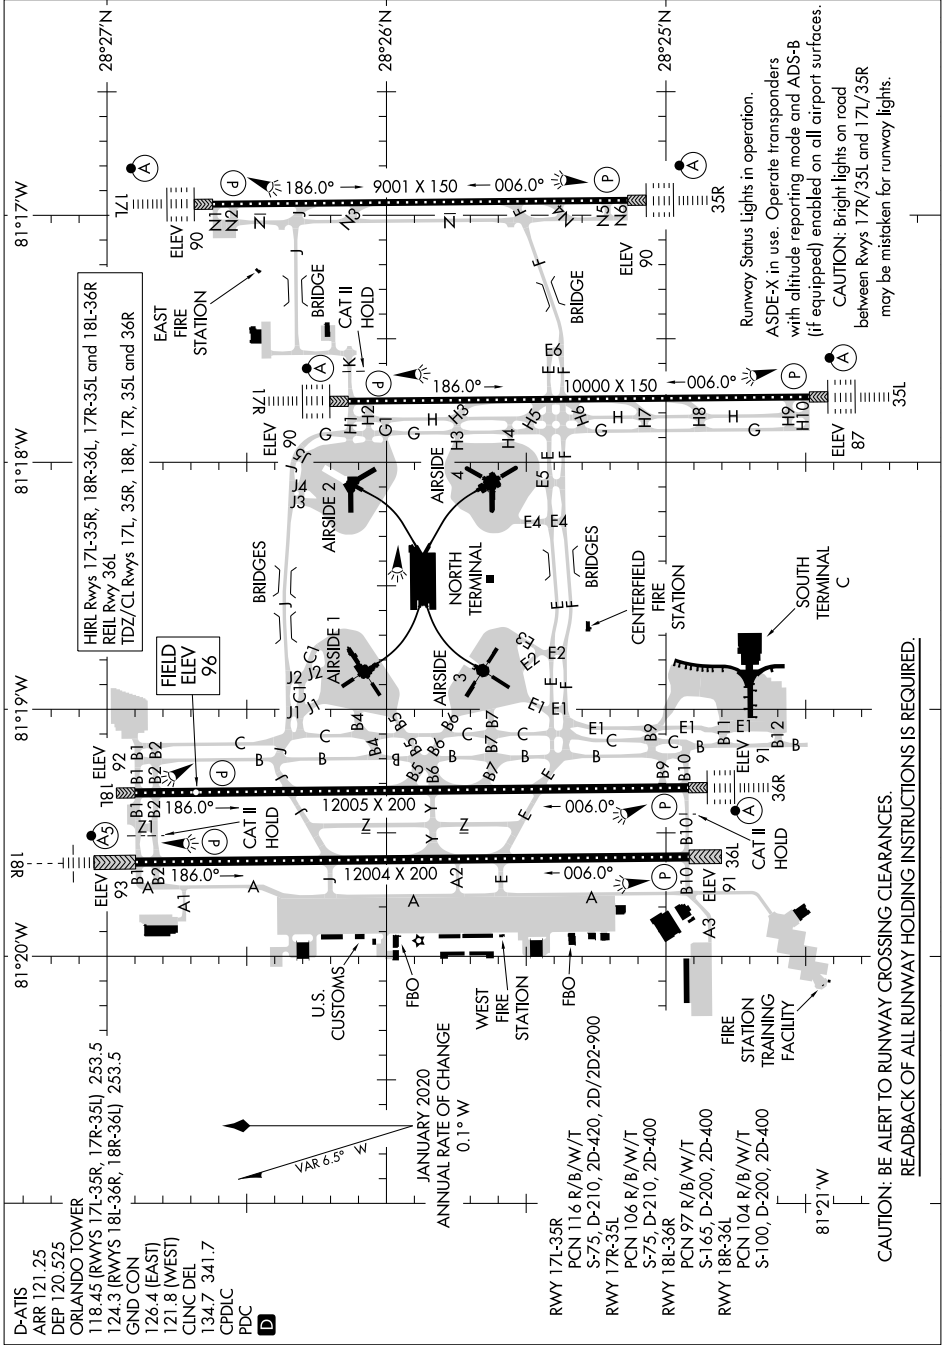

AIRPORT DIAGRAM

AL-571 (FAA)

ORLANDO INTL (MCO)
ORLANDO, FLORIDA

SE-3, 26 DEC 2024 to 23 JAN 2025

SE-3, 26 DEC 2024 to 23 JAN 2025

AIRPORT DIAGRAM

ORLANDO, FLORIDA
ORLANDO INTL (MCO)

CAUTION: BE ALERT TO RUNWAY CROSSING CLEARANCES.
REARBACK OF ALL RUNWAY HOLDING INSTRUCTIONS IS REQUIRED.