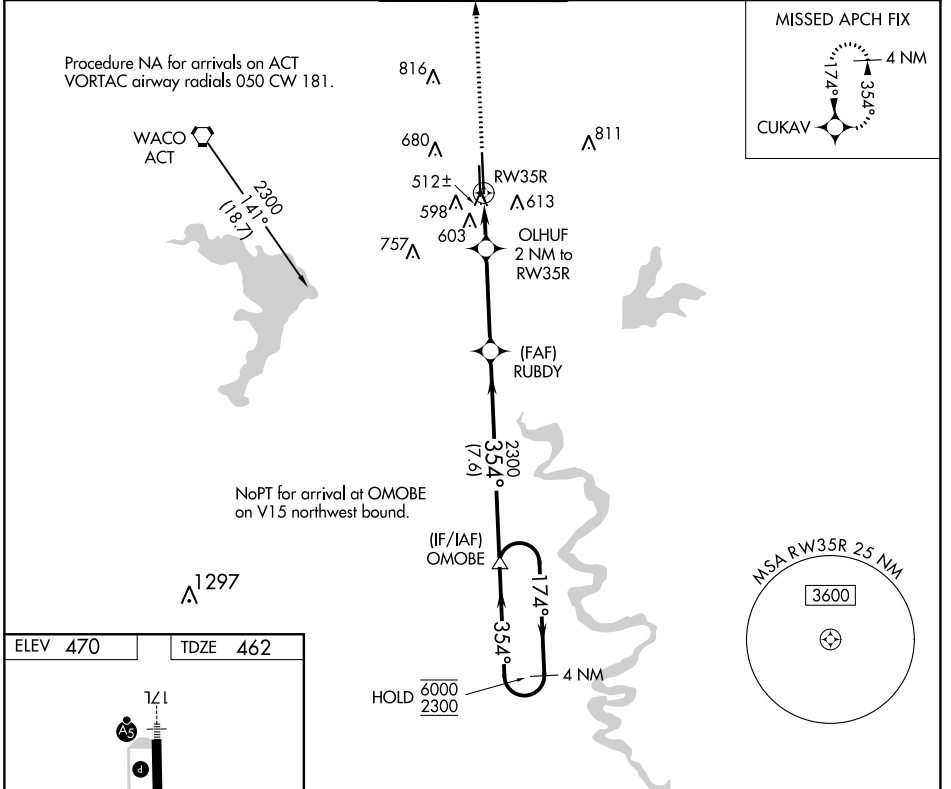

WAAS CH 82731 W35A	APP CRS 354°	Rwy Idg TDZE 462 Apt Elev 470	8600
--	------------------------	---	-------------

RNAV (GPS) RWY 35R

TSTC WACO (CNW)

RNP APCH.		MISSED APPROACH: Climb to 2300 direct CUKAV and hold.	
AWOS-3PT 134.225	WACO APP CON ★ 127.65 227.125	TSTC TOWER ★ 124.0(CTAF) 255.7	GND CON 121.70
			UNICOM 122.95

2300	CUKAV	RUBDY	OMOBE	4 NM Holding Pattern
↑	✦	OLHUF 2 NM to RW35R		
		0.9 NM to RW35R	3.00° TCH 41	174° → 6000 / ← 354° 2300
		0.9	1.1	3.7 NM
			7.6 NM	
CATEGORY	A	B	C	D
LP MDA	780-1 318 (400-1)			
LNAV MDA	860-1	398 (400-1)	860-1½	398 (400-1½)

SC-3, 26 DEC 2024 to 23 JAN 2025

SC-3, 26 DEC 2024 to 23 JAN 2025