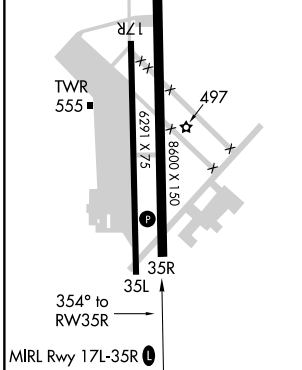

WAAS CH 82731 W35A	APP CRS 354°	Rwy Idg TDZE 462 Apt Elev 470	8600
--	------------------------	---	-------------

RNAV (GPS) RWY 35R

TSTC WACO (CNW)

RNP APCH.		MISSED APPROACH: Climb to 2300 direct CUKAV and hold.	
AWOS-3PT 134.225	WACO APP CON ★ 127.65 227.125	TSTC TOWER ★ 124.0(CTAF) 255.7	GND CON 121.70
			UNICOM 122.95

2300	CUKAV	RUBDY	OMOBE	4 NM Holding Pattern
↑	✦	OLHUF 2 NM to RW35R		
		0.9 NM to RW35R	3.00° TCH 41	174° → 6000 / ← 354° 2300
		0.9	1.1	3.7 NM
			7.6 NM	
CATEGORY	A	B	C	D
LP MDA	780-1 318 (400-1)			
LNAV MDA	860-1	398 (400-1)	860-1½	398 (400-1½)