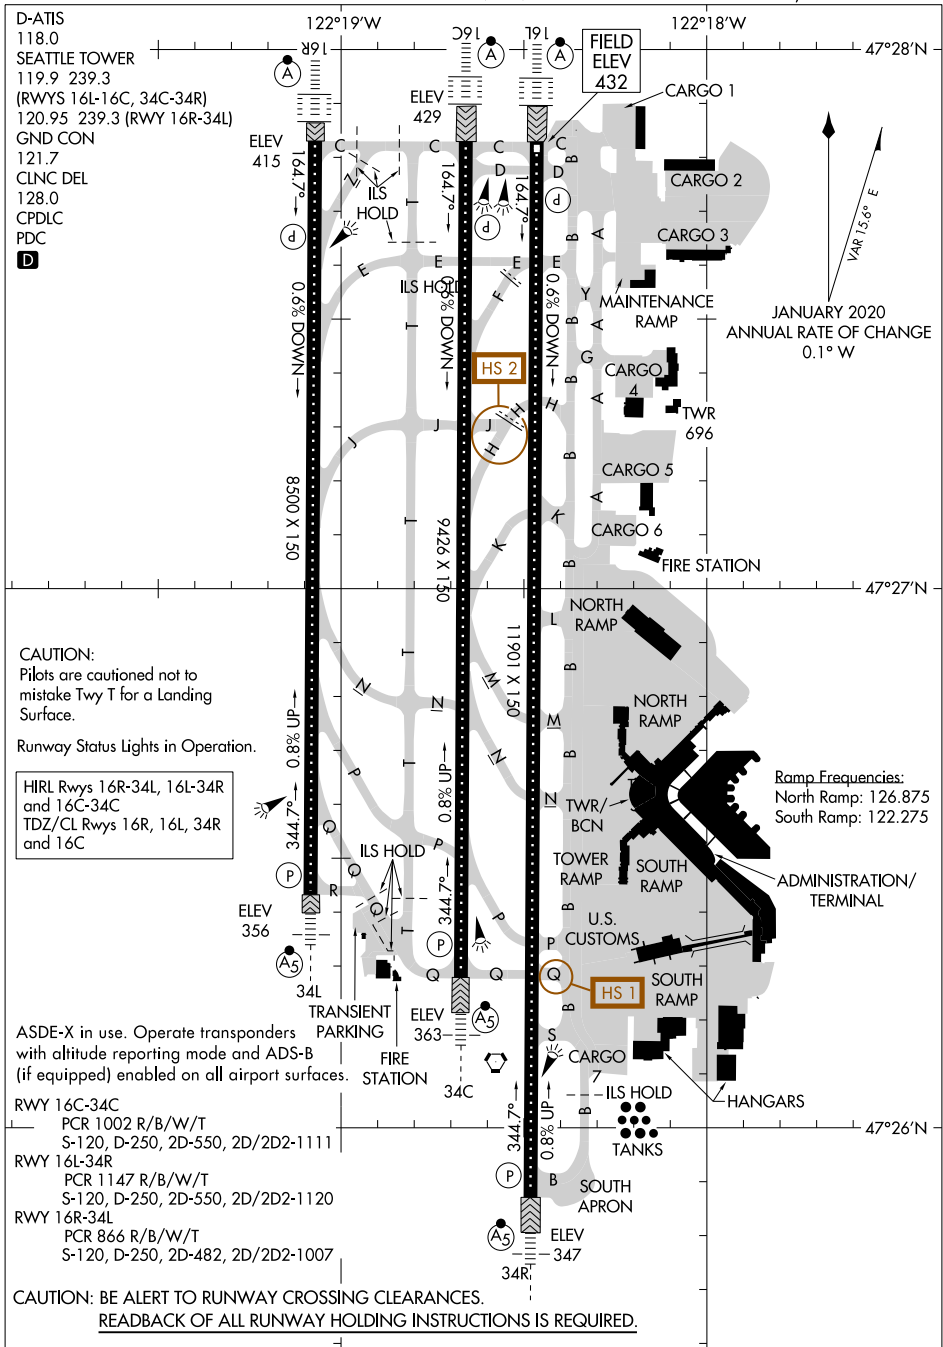

AIRPORT DIAGRAM

AL-582 (FAA)

SEATTLE-TACOMA INTL (SEA)
SEATTLE, WASHINGTON

NW-1, 26 DEC 2024 to 23 JAN 2025

NW-1, 26 DEC 2024 to 23 JAN 2025

AIRPORT DIAGRAM

SEATTLE, WASHINGTON
SEATTLE-TACOMA INTL (SEA)