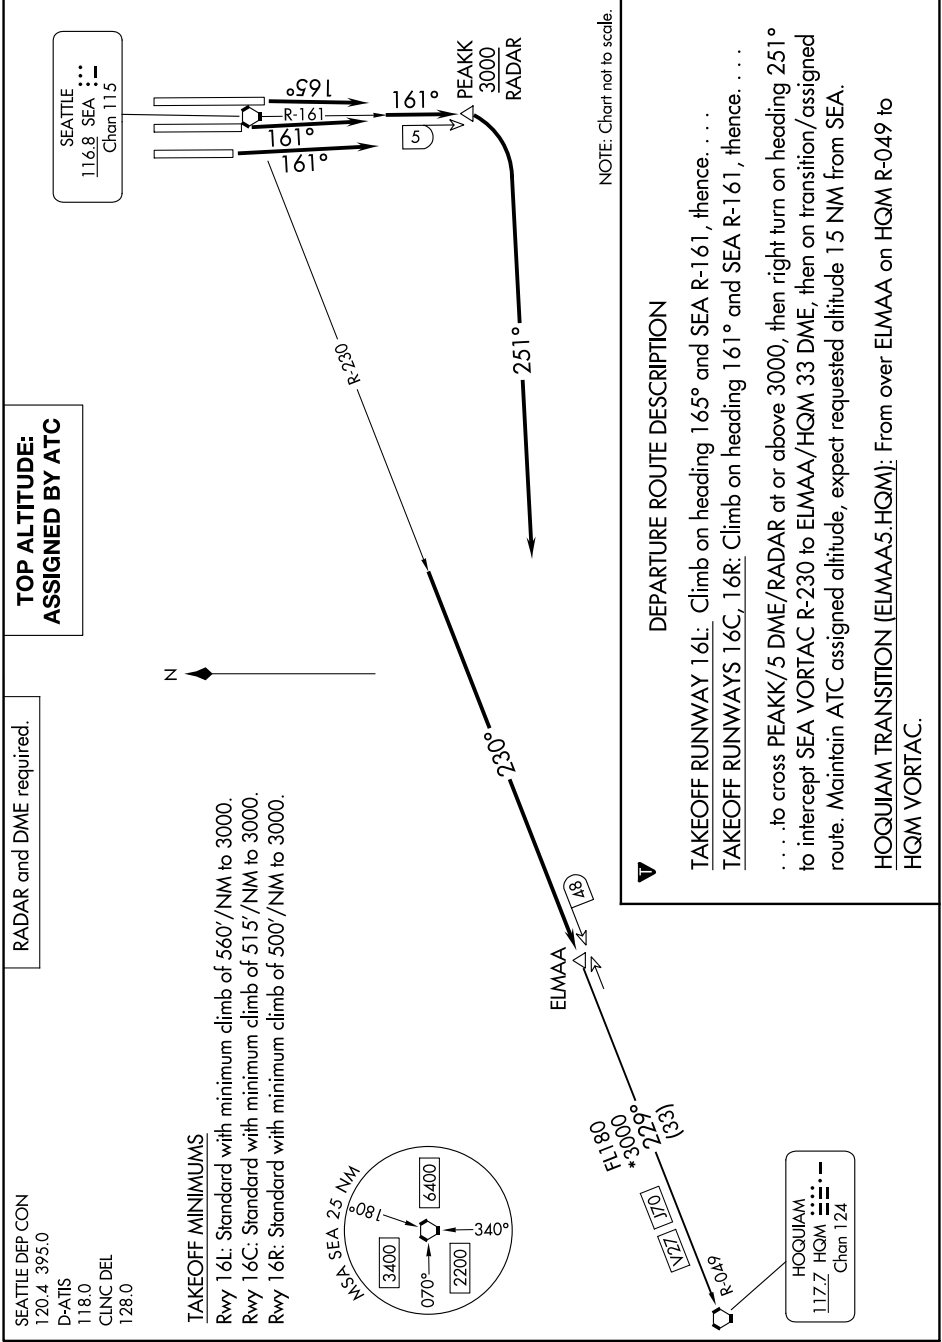

ELMAA FIVE DEPARTURE

AL-582 (FAA)

SEATTLE-TACOMA INTL (SEA)
SEATTLE, WASHINGTON

NW-1, 26 DEC 2024 to 23 JAN 2025

ELMAA FIVE DEPARTURE

NW-1, 26 DEC 2024 to 23 JAN 2025