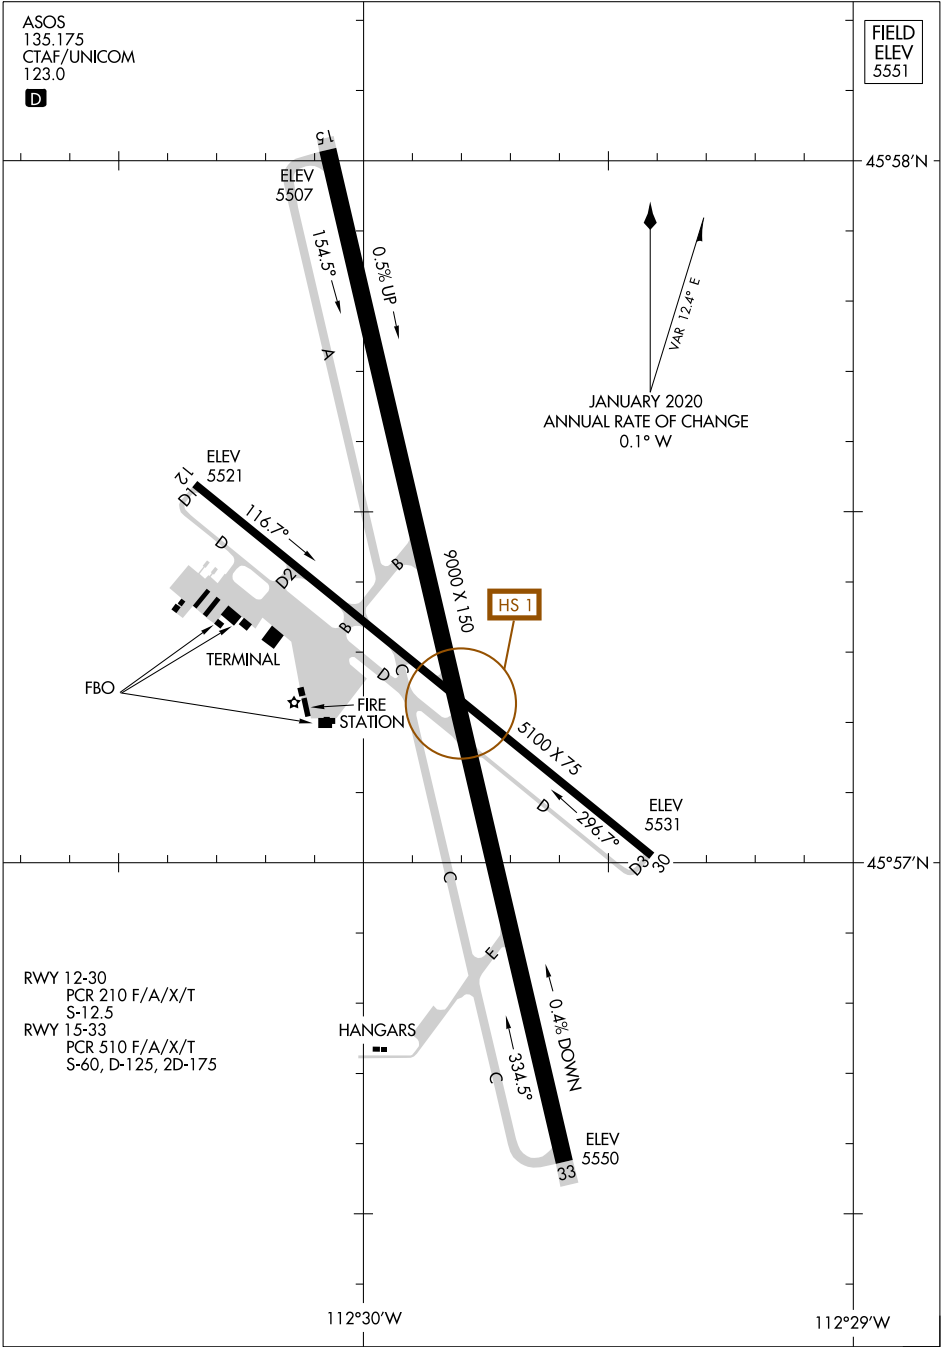

24305

AIRPORT DIAGRAM

AL-588 (FAA)

BERT MOONEY (BTM)
BUTTE, MONTANA

ASOS
135.175
CTAF/UNICOM
123.0

FIELD
ELEV
5551

NW-1, 26 DEC 2024 to 23 JAN 2025

NW-1, 26 DEC 2024 to 23 JAN 2025

AIRPORT DIAGRAM

24305

BUTTE, MONTANA
BERT MOONEY (BTM)