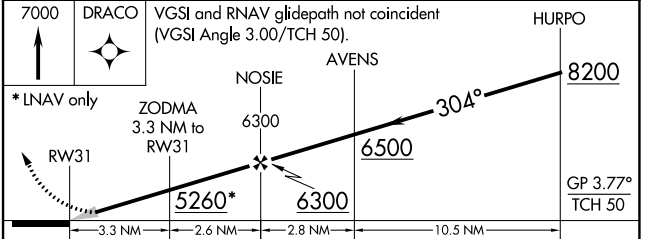

CATEGORY	A	B	C	D
LPV DA	4281-1½ 386 (400-1½)			NA
LNAV MDA	4860-1¼ 965 (1000-1½)	4860-1½ 965 (1000-1½)	4860-3 965 (1000-3)	NA
C CIRCLING	4860-1¼ 927 (1000-1½)	4860-1½ 927 (1000-1½)	5540-3 1607 (1700-3)	NA

NC-1, 26 DEC 2024 to 23 JAN 2025

NC-1, 26 DEC 2024 to 23 JAN 2025