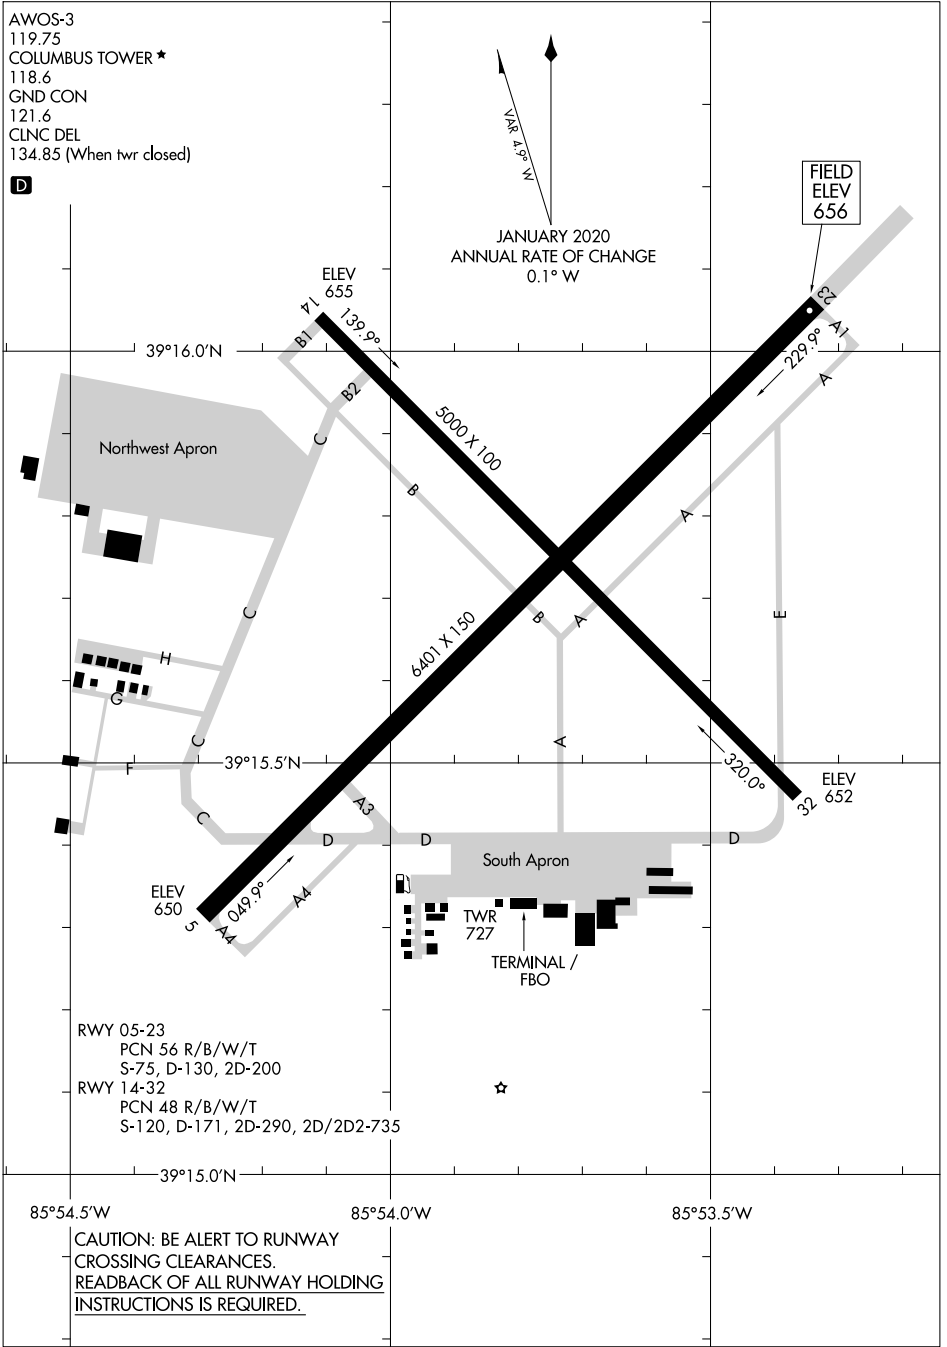

AIRPORT DIAGRAM

COLUMBUS MUNI (BAK)
COLUMBUS, INDIANA

AL-594 (FAA)

EC-2, 26 DEC 2024 to 23 JAN 2025

EC-2, 26 DEC 2024 to 23 JAN 2025

AIRPORT DIAGRAM

COLUMBUS, INDIANA
COLUMBUS MUNI (BAK)