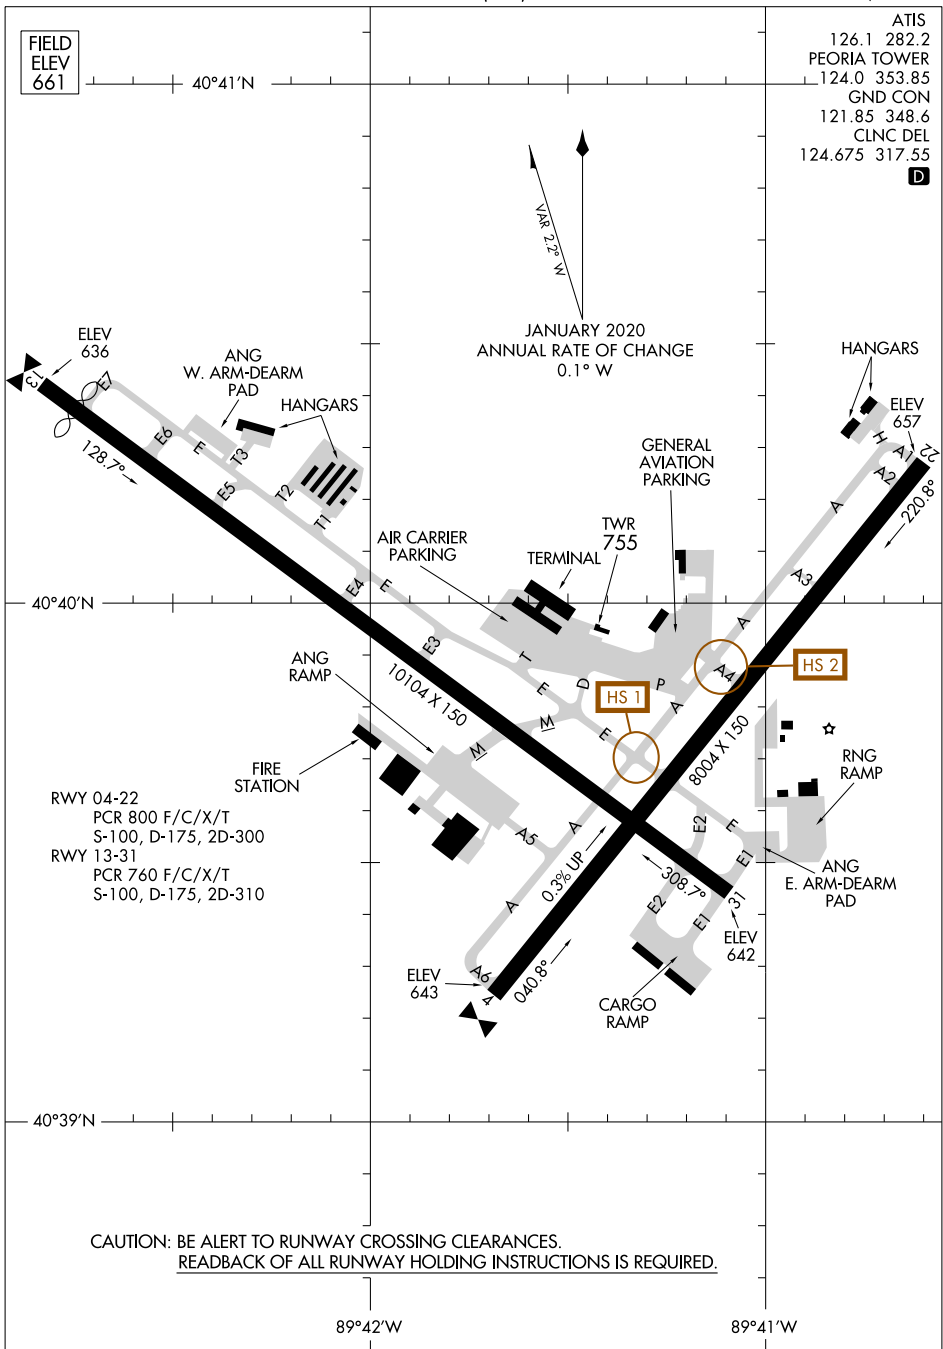

AIRPORT DIAGRAM

GENERAL DOWNING - PEORIA INTL (PIA)
AL-597 (FAA)

PEORIA, ILLINOIS

AIRPORT DIAGRAM

GENERAL DOWNING - PEORIA INTL (PIA)
PEORIA, ILLINOIS