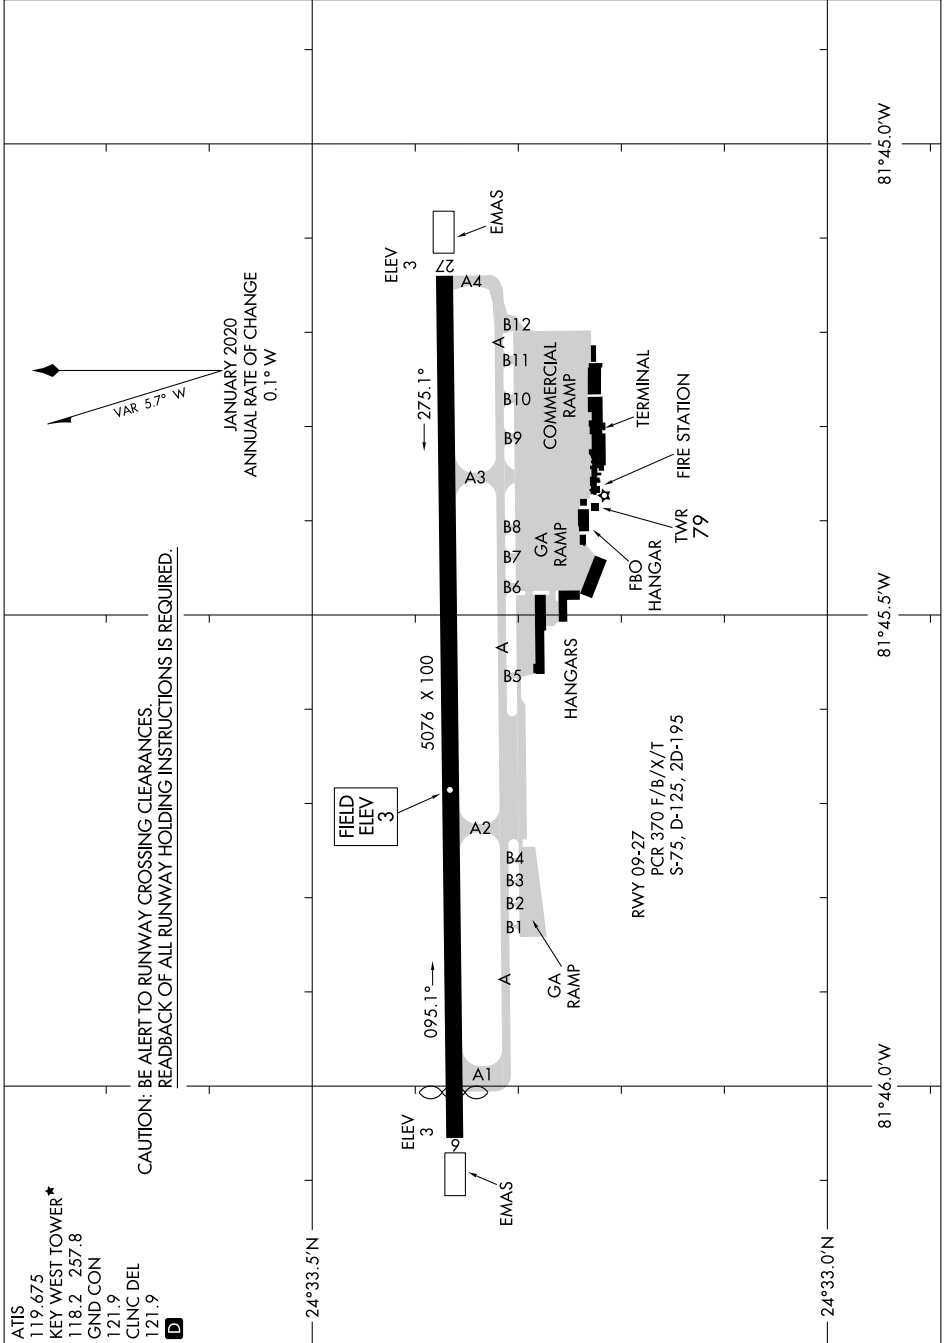

# AIRPORT DIAGRAM

AL-606 (FAA)

KEY WEST INTL (EYW)  
KEY WEST, FLORIDA

SE-3, 26 DEC 2024 to 23 JAN 2025

CAUTION: BE ALERT TO RUNWAY CROSSING CLEARANCES.  
READBACK OF ALL RUNWAY HOLDING INSTRUCTIONS IS REQUIRED.

ATIS 119.675  
KEY WEST TOWER\* 118.2 257.8  
GND CON 121.9  
CLNC DEL 121.9  
**D**

RWY 09-27  
PCR 370 F/B/X/T  
S-75, D-125, 2D-195

SE-3, 26 DEC 2024 to 23 JAN 2025