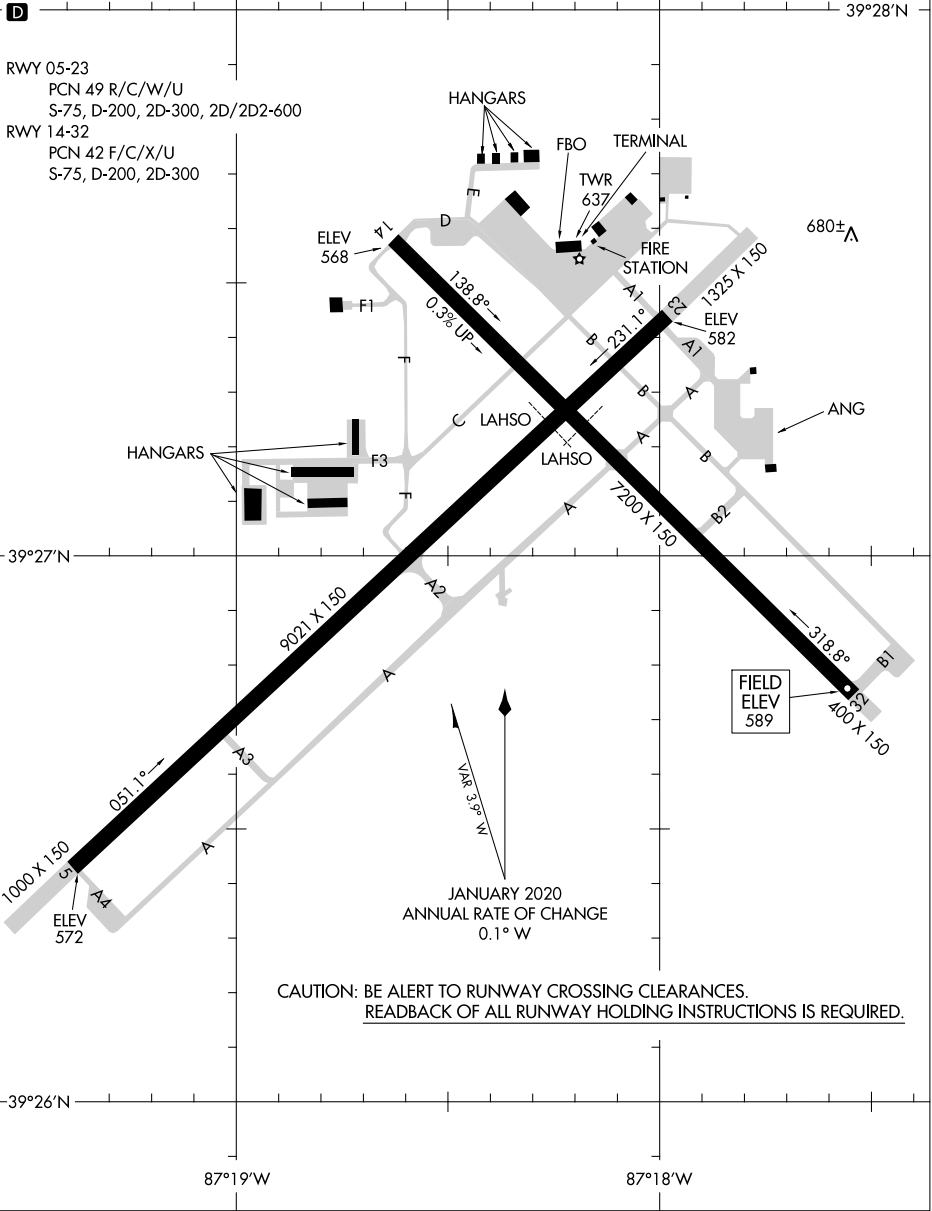

23054

# AIRPORT DIAGRAM

AL-608 (FAA)

TERRE HAUTE RGNL (HUF)  
TERRE HAUTE, INDIANA

ATIS  
127.5 269.375  
HULMAN TOWER  
134.725 322.475  
GND CON  
121.6 348.6

RWY 05-23  
PCN 49 R/C/W/U  
S-75, D-200, 2D-300, 2D/2D2-600  
RWY 14-32  
PCN 42 F/C/X/U  
S-75, D-200, 2D-300

CAUTION: BE ALERT TO RUNWAY CROSSING CLEARANCES.  
READBACK OF ALL RUNWAY HOLDING INSTRUCTIONS IS REQUIRED.

EC-2, 26 DEC 2024 to 23 JAN 2025

EC-2, 26 DEC 2024 to 23 JAN 2025

# AIRPORT DIAGRAM

23054

TERRE HAUTE, INDIANA  
TERRE HAUTE RGNL (HUF)