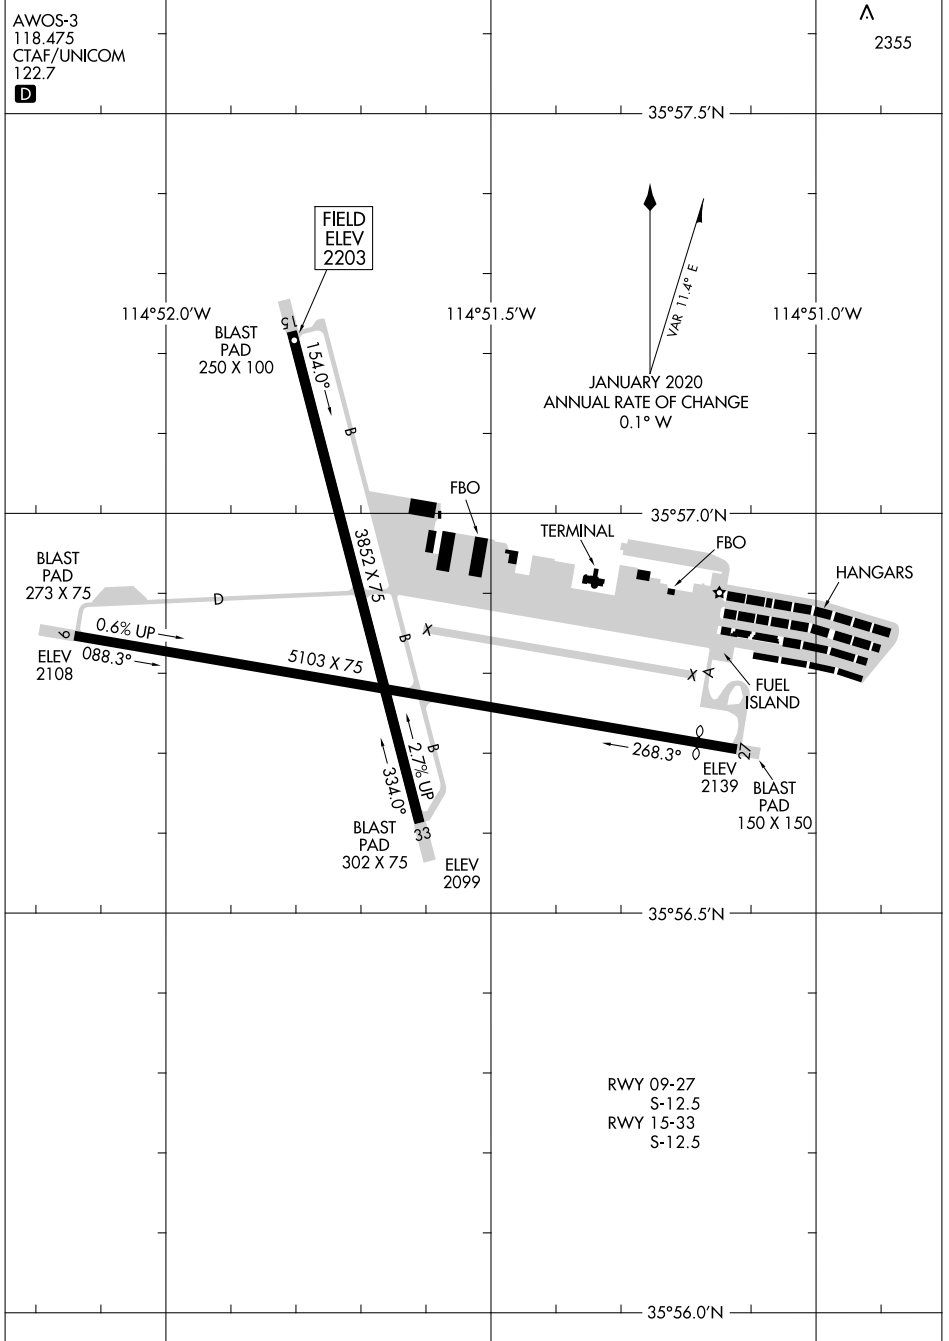

20086

AIRPORT DIAGRAM

AL-612 (FAA)

BOULDER CITY MUNI (BVU)
BOULDER CITY, NEVADA

AWOS-3
118.475
CTAF/UNICOM
122.7

A
2355

SW-4, 26 DEC 2024 to 23 JAN 2025

SW-4, 26 DEC 2024 to 23 JAN 2025

20086
AIRPORT DIAGRAM

BOULDER CITY, NEVADA
BOULDER CITY MUNI (BVU)