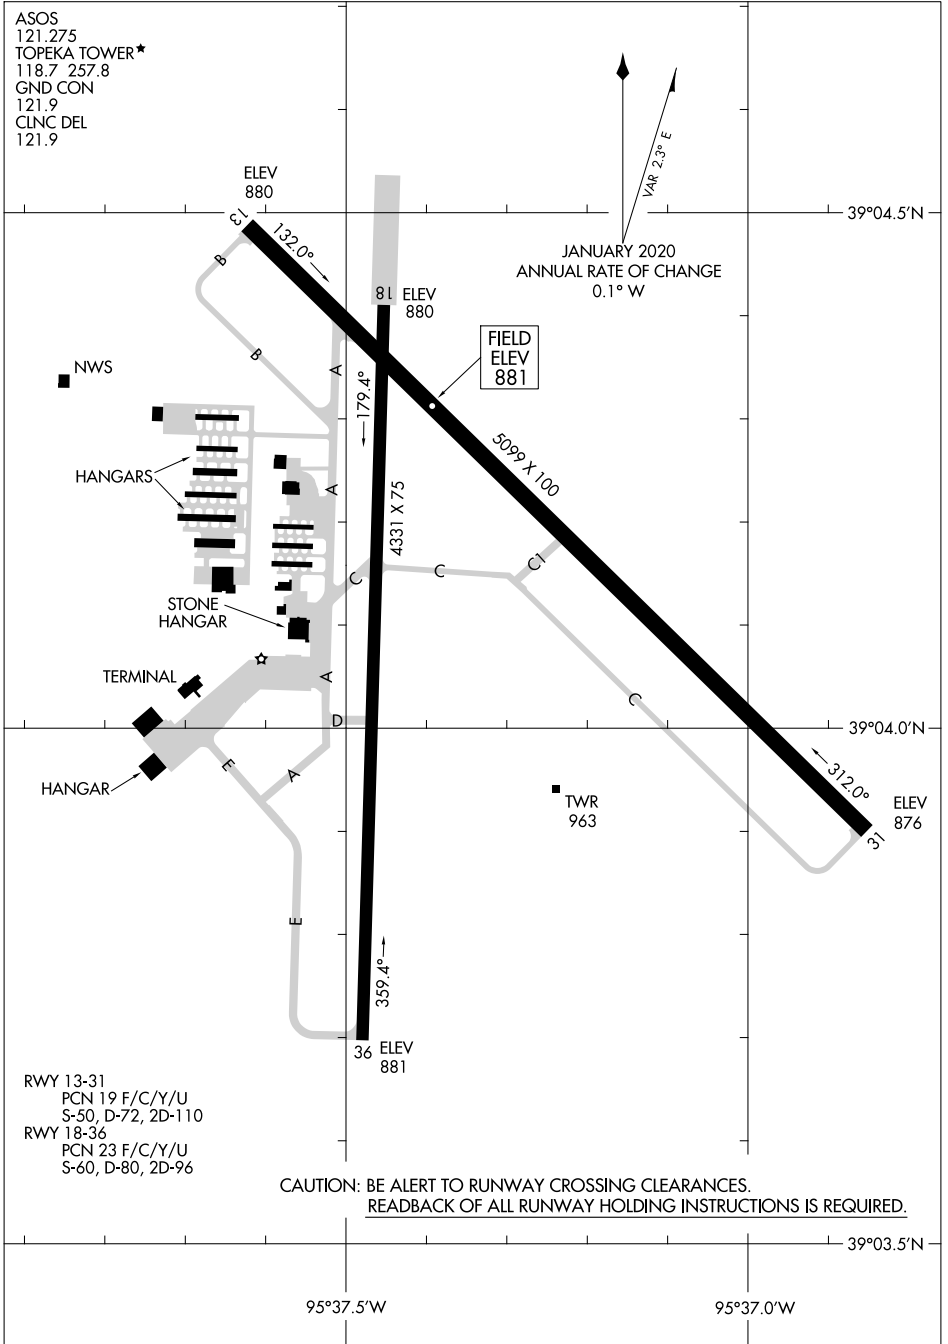

22307

# AIRPORT DIAGRAM

AL-620 (FAA)

PHILIP BILLARD MUNI (TOP)  
TOPEKA, KANSAS

ASOS  
121.275  
TOPEKA TOWER\*  
118.7 257.8  
GND CON  
121.9  
CLNC DEL  
121.9

NC-2, 26 DEC 2024 to 23 JAN 2025

NC-2, 26 DEC 2024 to 23 JAN 2025

CAUTION: BE ALERT TO RUNWAY CROSSING CLEARANCES.  
READBACK OF ALL RUNWAY HOLDING INSTRUCTIONS IS REQUIRED.

# AIRPORT DIAGRAM

22307

TOPEKA, KANSAS  
PHILIP BILLARD MUNI (TOP)