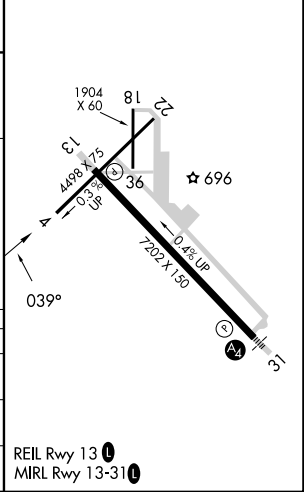

APP CRS
039°

Rwy Idg **4498**
TDZE **612**
Apt Elev **612**

RNAV (GPS) RWY 4

MUSKOGEE-DAVIS RGNL (MKO)

RNP APCH-GPS.

⚠ Rwy 4 helicopter visibility reduction below 3/4 SM NA. For uncompensated Baro-VNAV systems, LNAV/VNAV NA below -16°C or above 54°C. Straight-in Rwy 4 NA at night, Circling Rwy 4, 18, 22, 36 NA at night.

⚠ MISSED APPROACH: Climb to 2600 direct CERKA and hold.

ASOS **135.025**

FORT WORTH CENTER **132.2 338.35**

UNICOM **122.8 (CTAF) 0**

ELEV 612 TDZE 612

CATEGORY	A	B	C	D
LNAV/DA	1079-1 3/8 467 (500-1 3/8)			
LNAV MDA	1080-1	468 (500-1)	1080-1 3/8	468 (500-1 3/8)
CIRCLING	1140-1 528 (600-1)	1180-1 568 (600-1)	1320-2 708 (800-2)	1400-2 1/2 788 (800-2 1/2)