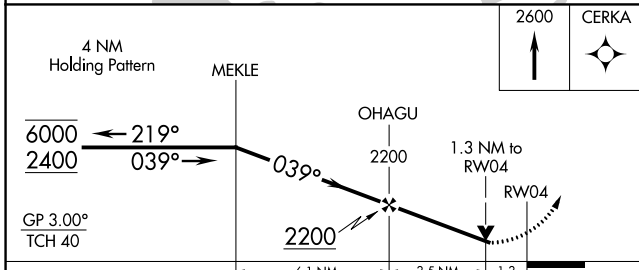

APP CRS
039°

Rwy Idg **4498**
TDZE **612**
Apt Elev **612**

RNAV (GPS) RWY 4

MUSKOGEE-DAVIS RGNL (MKO)

RNP APCH-GPS.

⚠ Rwy 4 helicopter visibility reduction below 3/4 SM NA. For uncompensated Baro-VNAV systems, LNAV/VNAV NA below -16°C or above 54°C. Straight-in Rwy 4 NA at night, Circling Rwy 4, 18, 22, 36 NA at night.

⚠ MISSED APPROACH: Climb to 2600 direct CERKA and hold.

ASOS **135.025**

FORT WORTH CENTER **132.2 338.35**

UNICOM **122.8 (CTAF) 0**

ELEV 612 TDZE 612

CATEGORY	A	B	C	D
LNAV/DA	1079-1 3/8 467 (500-1 3/8)			
LNAV MDA	1080-1	468 (500-1)	1080-1 3/8	468 (500-1 3/8)
CIRCLING	1140-1 528 (600-1)	1180-1 568 (600-1)	1320-2 708 (800-2)	1400-2 1/2 788 (800-2 1/2)