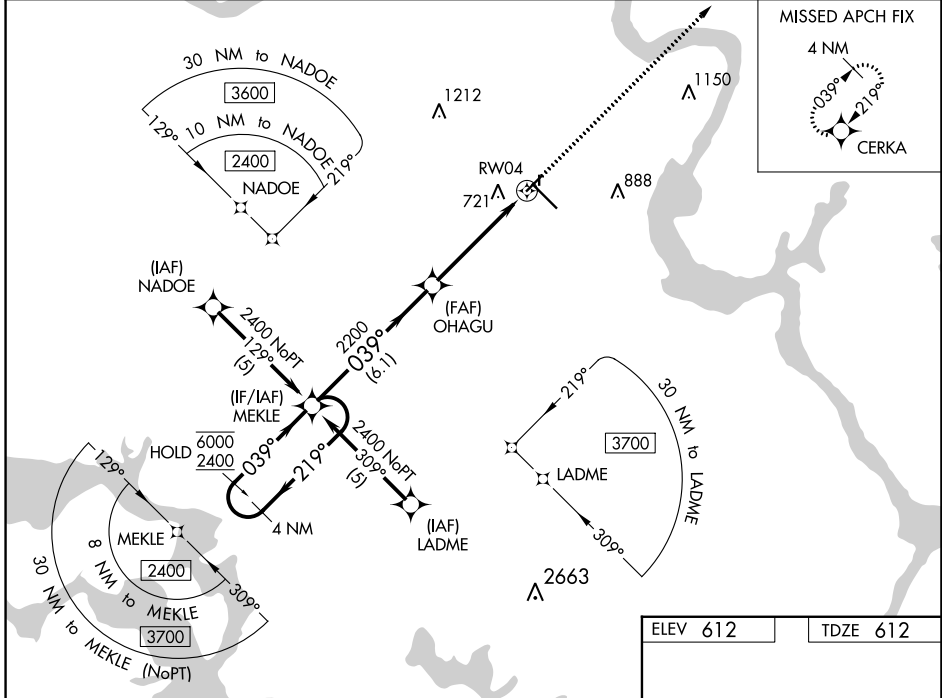

APP CRS
039°

Rwy Idg **4498**
TDZE **612**
Apt Elev **612**

RNAV (GPS) RWY 4

MUSKOGEE-DAVIS RGNL (MKO)

RNP APCH-GPS.

⚠ Rwy 4 helicopter visibility reduction below 3/4 SM NA. For uncompensated Baro-VNAV systems, LNAV/VNAV NA below -16°C or above 54°C. Straight-in Rwy 4 NA at night, Circling Rwy 4, 18, 22, 36 NA at night.

⚠ MISSED APPROACH: Climb to 2600 direct CERKA and hold.

ASOS **135.025**

FORT WORTH CENTER **132.2 338.35**

UNICOM **122.8 (CTAF) 0**

ELEV 612 TDZE 612

CATEGORY	A	B	C	D
LNAV/DA	1079-1 3/8 467 (500-1 3/8)			
LNAV MDA	1080-1	468 (500-1)	1080-1 3/8	468 (500-1 3/8)
CIRCLING	1140-1 528 (600-1)	1180-1 568 (600-1)	1320-2 708 (800-2)	1400-2 1/2 788 (800-2 1/2)

SC-1, 26 DEC 2024 to 23 JAN 2025

SC-1, 26 DEC 2024 to 23 JAN 2025