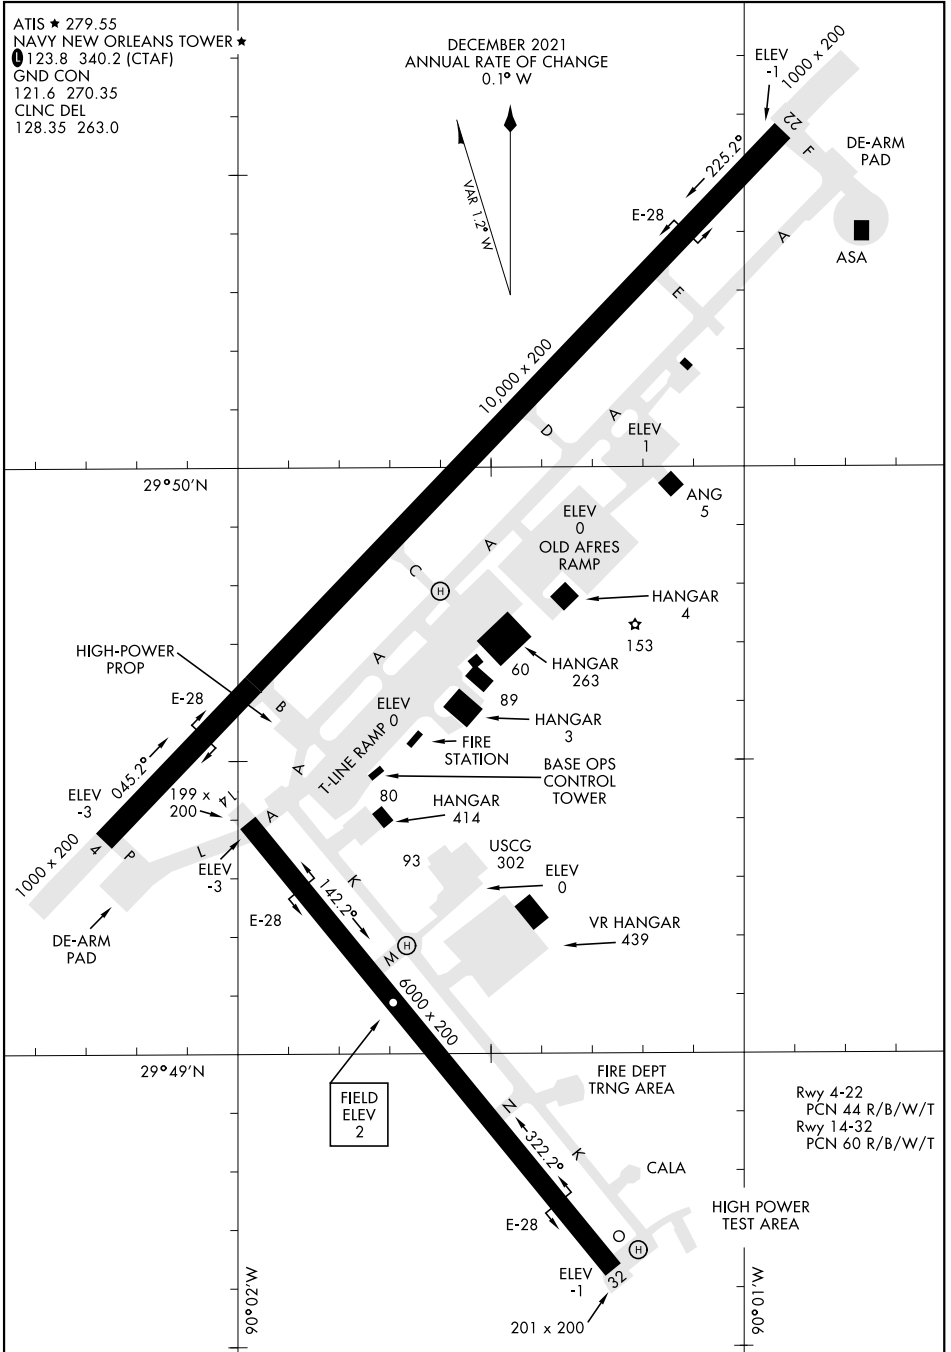

AIRPORT DIAGRAM

NEW ORLEANS NAS JRB
(ALVIN CALLENDER FLD) (KNBG)
NEW ORLEANS, LOUISIANA

AL-630 [USN]

ATIS ★ 279.55
NAVY NEW ORLEANS TOWER ★
123.8 340.2 (CTAF)
GND CON
121.6 270.35
CLNC DEL
128.35 263.0

DECEMBER 2021
ANNUAL RATE OF CHANGE
0.1° W

SC-4, 26 DEC 2024 to 23 JAN 2025

SC-4, 26 DEC 2024 to 23 JAN 2025

AIRPORT DIAGRAM

NEW ORLEANS, LOUISIANA
NEW ORLEANS NAS JRB
(ALVIN CALLENDER FLD) (KNBG)

Rwy 4-22
PCN 44 R/B/W/T
Rwy 14-32
PCN 60 R/B/W/T