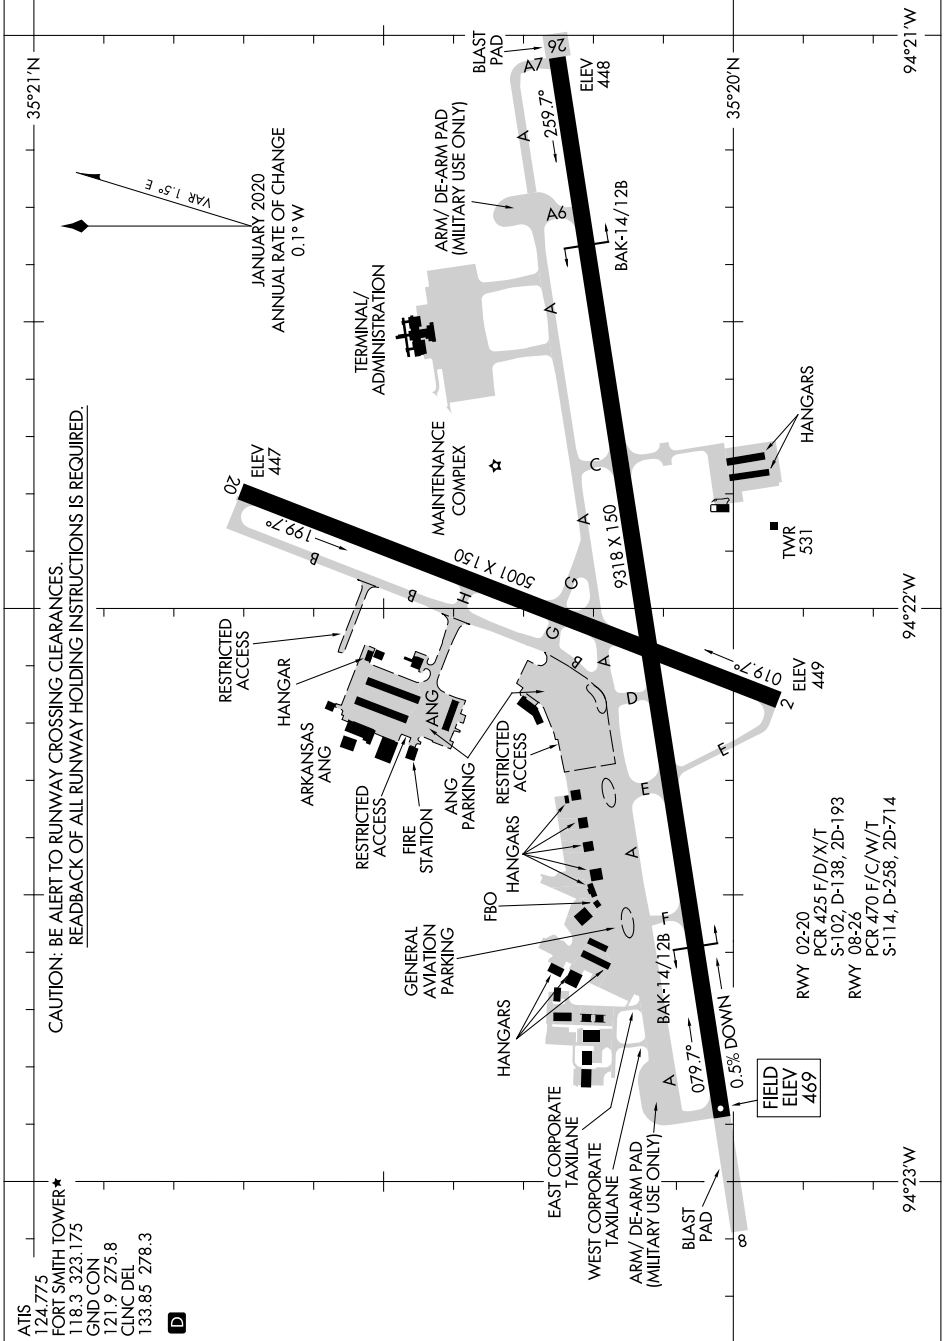

AIRPORT DIAGRAM

AL-631 (FAA)

FORT SMITH RGNL (F^SM)
FORT SMITH, ARKANSAS

SC-1, 26 DEC 2024 to 23 JAN 2025

SC-1, 26 DEC 2024 to 23 JAN 2025