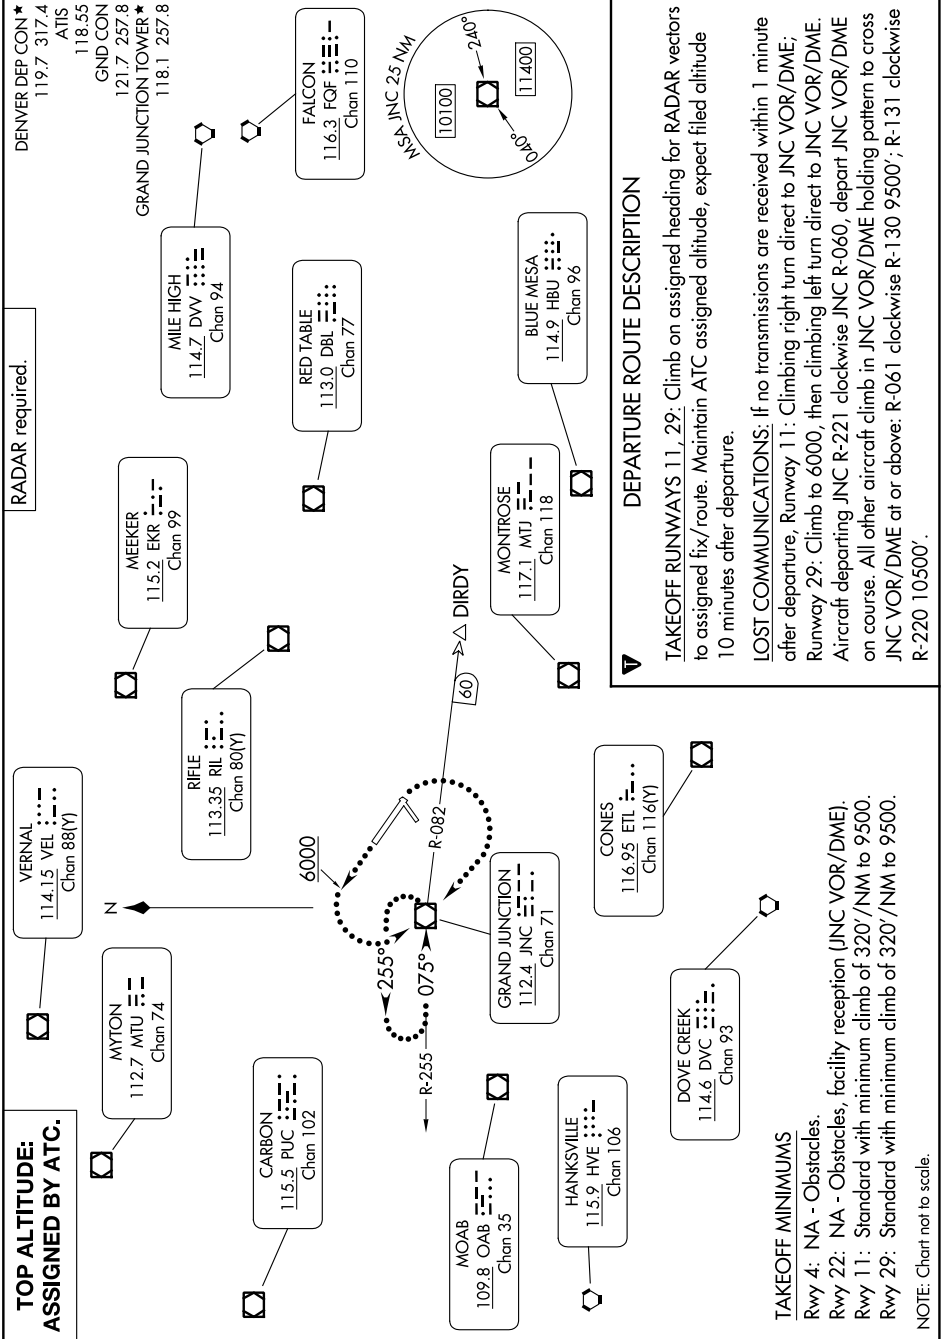

GRAND MESA TWO DEPARTURE

AL-634 (FAA)

GRAND JUNCTION RGNL (GJT)

GRAND JUNCTION, COLORADO

SW-1, 26 DEC 2024 to 23 JAN 2025

GRAND MESA TWO DEPARTURE

GRAND JUNCTION, COLORADO

GRAND JUNCTION RGNL (GJT)

SW-1, 26 DEC 2024 to 23 JAN 2025

NOTE: Chart not to scale.