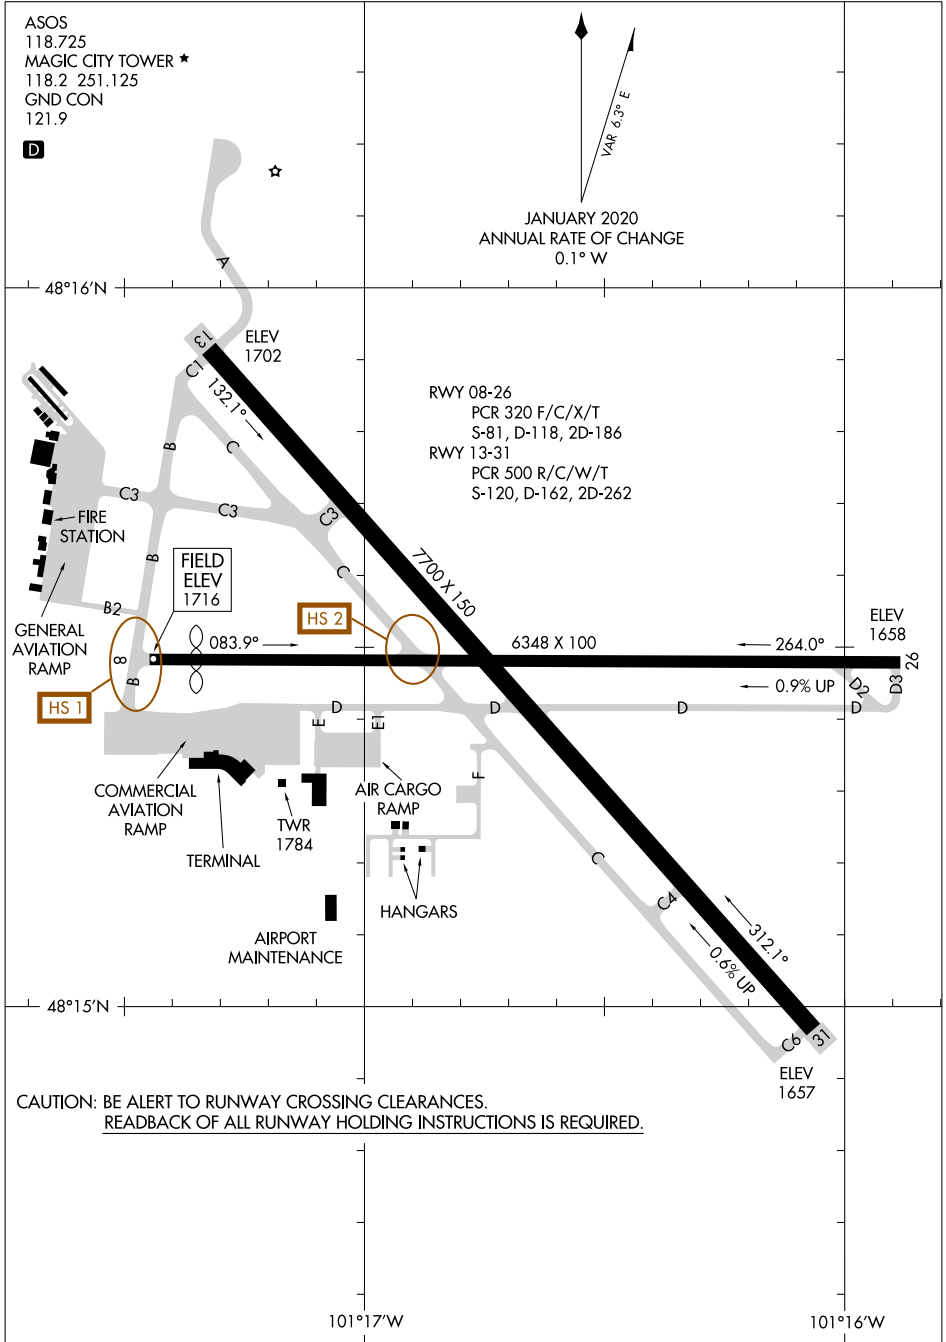

24361

AIRPORT DIAGRAM

AL-635 (FAA)

MINOT INTL (MOT)
MINOT, NORTH DAKOTA

ASOS
118.725
MAGIC CITY TOWER *
118.2 251.125
GND CON
121.9

D

VAR 6.3° E
JANUARY 2020
ANNUAL RATE OF CHANGE
0.1° W

NC-1, 26 DEC 2024 to 23 JAN 2025

NC-1, 26 DEC 2024 to 23 JAN 2025

CAUTION: BE ALERT TO RUNWAY CROSSING CLEARANCES.
READEBACK OF ALL RUNWAY HOLDING INSTRUCTIONS IS REQUIRED.

AIRPORT DIAGRAM

24361

MINOT, NORTH DAKOTA
MINOT INTL (MOT)