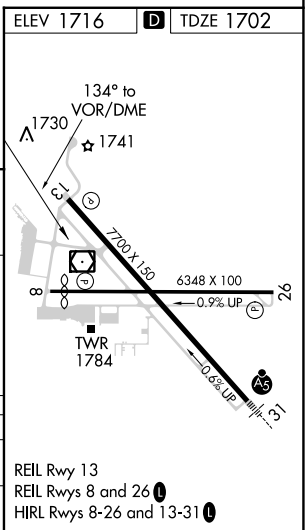

VOR/DME MOT 117.1 Chan 118	APP CRS 134°	Rwy Idg 7700 TDZE 1702 Apt Elev 1716
--	------------------------	---

VOR RWY 13

MINOT INTL (MOT)

▽
▲

MISSED APPROACH: Climb to 3500 then right turn direct MOT VOR/DME and hold.

ASOS 118.725	MINOT APP CON ★ 119.6 363.8	MAGIC CITY TOWER ★ 118.2 (CTAF) 251.125	GND CON 121.9	UNICOM 122.95
------------------------	---------------------------------------	---	-------------------------	-------------------------

CATEGORY	A	B	C	D
S-13	2200-1	498 (500-1)	2200-1 ³ / ₈ 498 (500-1 ³ / ₈)	2200-1 ¹ / ₂ 498 (500-1 ¹ / ₂)
CIRCLING	2200-1 484 (500-1)	2240-1 524 (600-1)	2800-3	1084 (1100-3)

REIL Rwy 13
REIL Rwys 8 and 26
HIRL Rwys 8-26 and 13-31