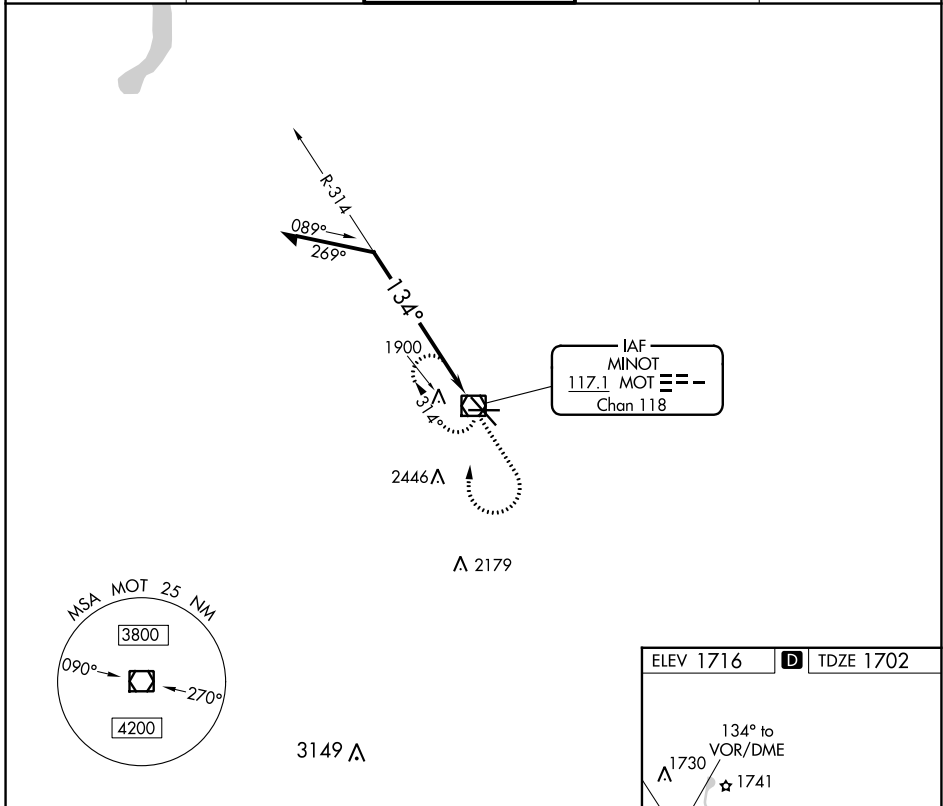

VOR/DME MOT 117.1 Chan 118	APP CRS 134°	Rwy Idg 7700 TDZE 1702 Apt Elev 1716
--	------------------------	---

VOR RWY 13

MINOT INTL (MOT)

▽
▲

MISSED APPROACH: Climb to 3500 then right turn direct MOT VOR/DME and hold.

ASOS 118.725	MINOT APP CON ★ 119.6 363.8	MAGIC CITY TOWER ★ 118.2 (CTAF) 251.125	GND CON 121.9	UNICOM 122.95
------------------------	---------------------------------------	---	-------------------------	-------------------------

CATEGORY	A	B	C	D
S-13	2200-1	498 (500-1)	2200-1 ³ / ₈ 498 (500-1 ³ / ₈)	2200-1 ¹ / ₂ 498 (500-1 ¹ / ₂)
CIRCLING	2200-1 484 (500-1)	2240-1 524 (600-1)	2800-3	1084 (1100-3)

REIL Rwy 13
REIL Rwys 8 and 26
HIRL Rwys 8-26 and 13-31

NC-1, 26 DEC 2024 to 23 JAN 2025

NC-1, 26 DEC 2024 to 23 JAN 2025