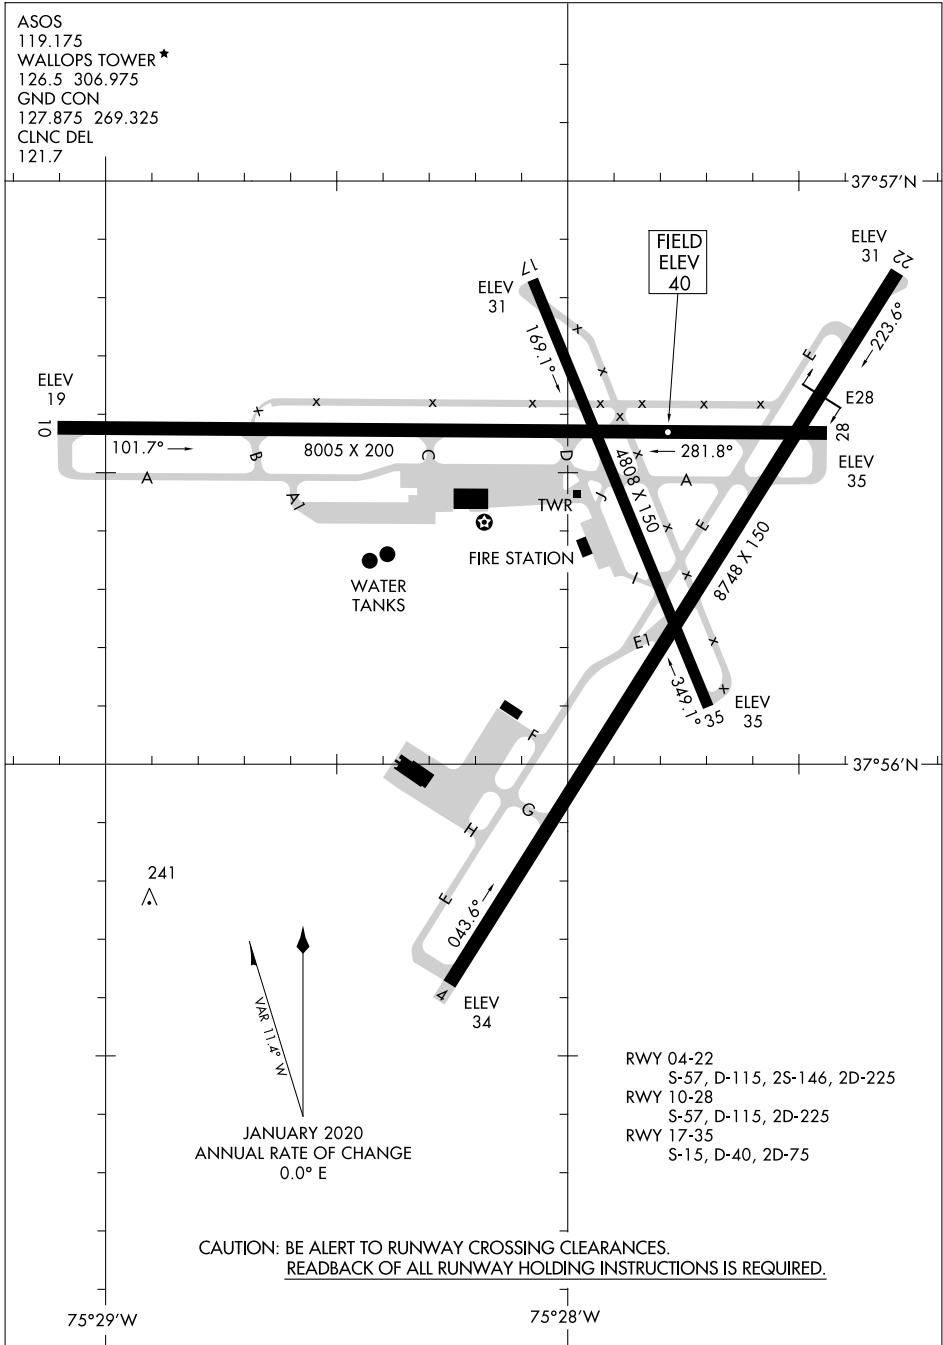

# AIRPORT DIAGRAM

AL-639 (FAA)

WALLOPS FLIGHT FACILITY (W.A.L.)  
WALLOPS ISLAND, VIRGINIA

ASOS  
 119.175  
 WALLOPS TOWER \*  
 126.5 306.975  
 GND CON  
 127.875 269.325  
 CLNC DEL  
 121.7

NE-3, 26 DEC 2024 to 23 JAN 2025

NE-3, 26 DEC 2024 to 23 JAN 2025

CAUTION: BE ALERT TO RUNWAY CROSSING CLEARANCES.  
READBACK OF ALL RUNWAY HOLDING INSTRUCTIONS IS REQUIRED.

# AIRPORT DIAGRAM

WALLOPS ISLAND, VIRGINIA  
WALLOPS FLIGHT FACILITY (W.A.L.)