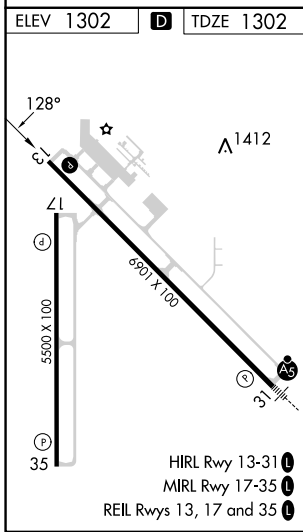

WAAS CH 40341 W13A	APP CRS 128°	Rwy Idg TDZE Apt Elev	6901 1302 1302

RNAV (GPS) RWY 13

ABERDEEN RGNL (ABR)

RNP APCH - GPS.	MISSED APPROACH: Climb to 3000 direct DOXCU and hold.

ASOS 125.875	MINNEAPOLIS CENTER 120.6 371.9	UNICOM 122.7 (CTAF)

CATEGORY	A	B	C	D
LPV DA	1502-1 200 (200-1)			
LNAV/VNAV DA	1752-1$\frac{3}{8}$ 450 (500-1$\frac{3}{8}$)			
LNAV MDA	1700-1	398 (400-1)	1700-1$\frac{1}{8}$	398 (400-1$\frac{1}{8}$)
☒ CIRCLING	1760-1 458 (500-1)	1860-1 558 (600-1)	1960-1$\frac{3}{4}$ 658 (700-1$\frac{3}{4}$)	2160-2$\frac{3}{4}$ 858 (900-2$\frac{3}{4}$)

NC-1, 26 DEC 2024 to 23 JAN 2025

NC-1, 26 DEC 2024 to 23 JAN 2025