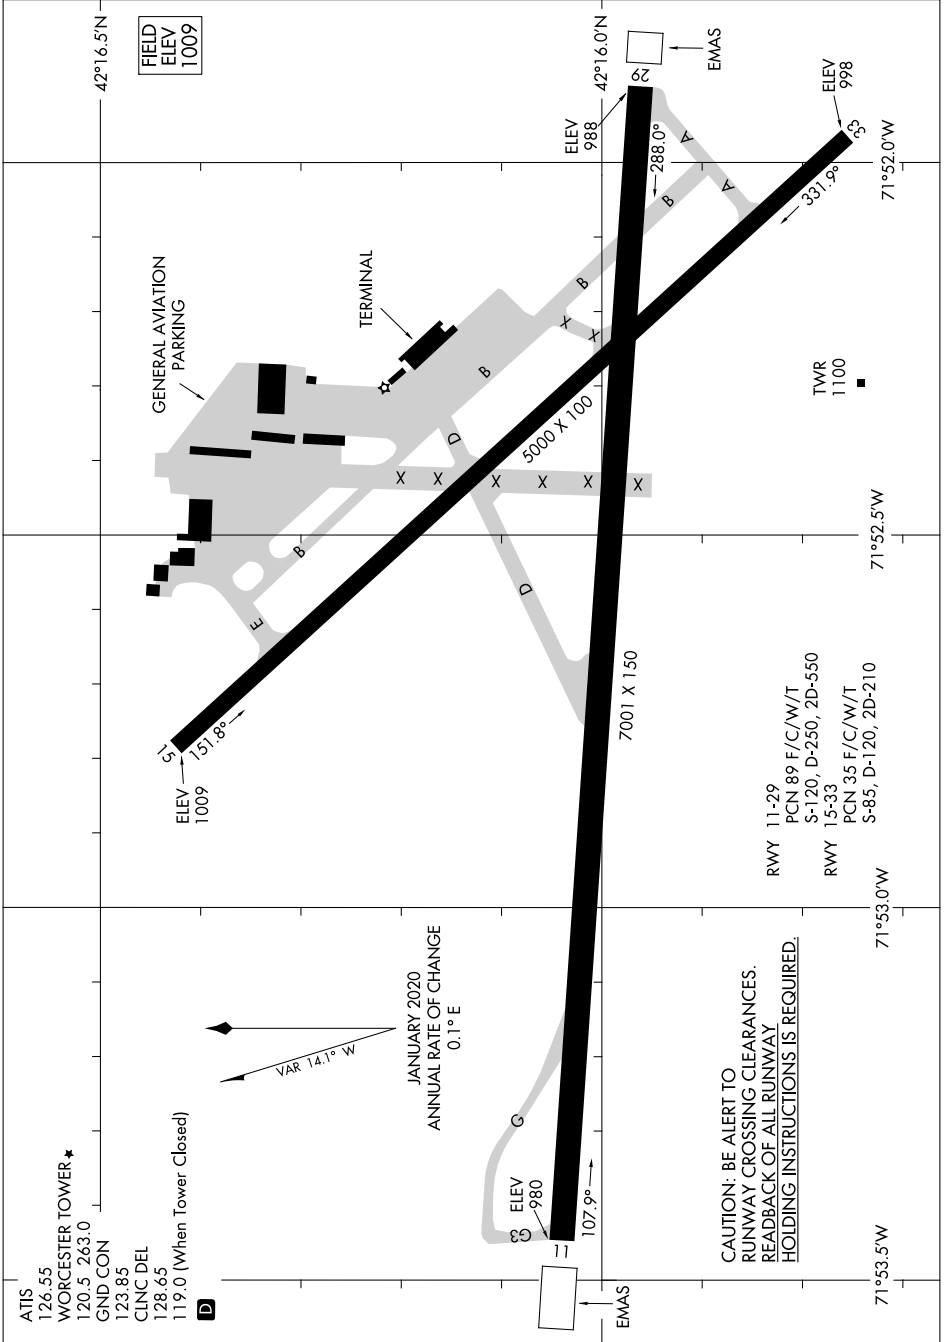

AIRPORT DIAGRAM

AL-652 (FAA)

WORCESTER RGNL (ORH)
WORCESTER, MASSACHUSETTS

NE-1, 26 DEC 2024 to 23 JAN 2025

NE-1, 26 DEC 2024 to 23 JAN 2025

AIRPORT DIAGRAM

WORCESTER, MASSACHUSETTS
WORCESTER RGNL (ORH)