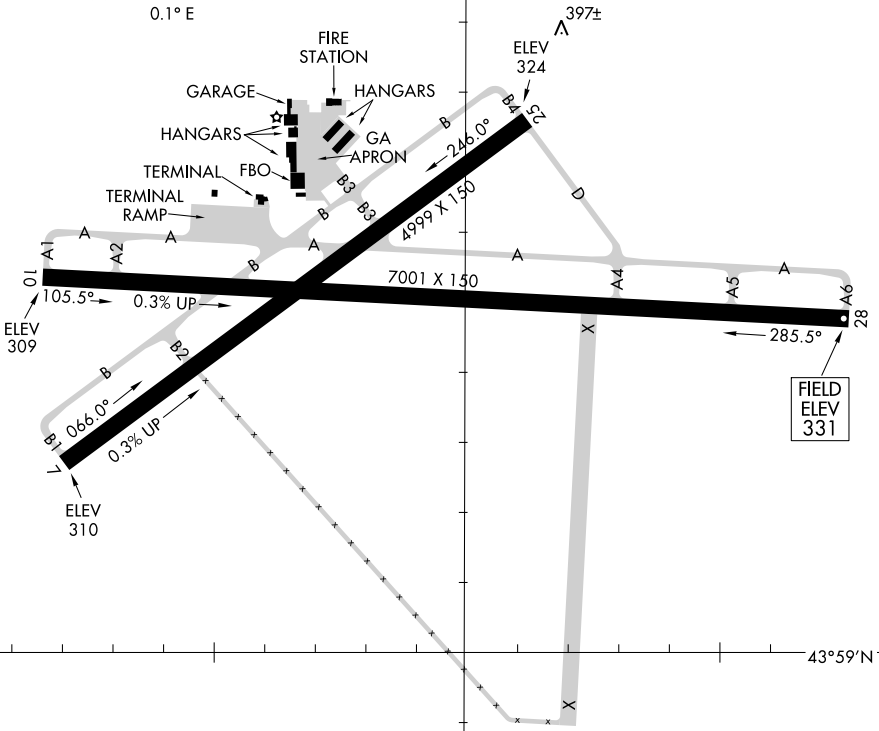

24249

AIRPORT DIAGRAM

AL-666 (FAA)

WATERTOWN INTL (ART)
WATERTOWN, NEW YORK

ASOS
132.325
CTAF/UNICOM
123.0
CLNC DEL
120.8

VAR 12.5° W

JANUARY 2020
ANNUAL RATE OF CHANGE
0.1° E

44°00'N

NE-2, 26 DEC 2024 to 23 JAN 2025

NE-2, 26 DEC 2024 to 23 JAN 2025

76°02'W

76°01'W

43°59'N

RWY 07-25
PCR 601 F/D/X/T
S-105, D-147, 2D-244

RWY 10-28
PCR 270 F/D/X/T
S-109, D-154, 2D-254

AIRPORT DIAGRAM