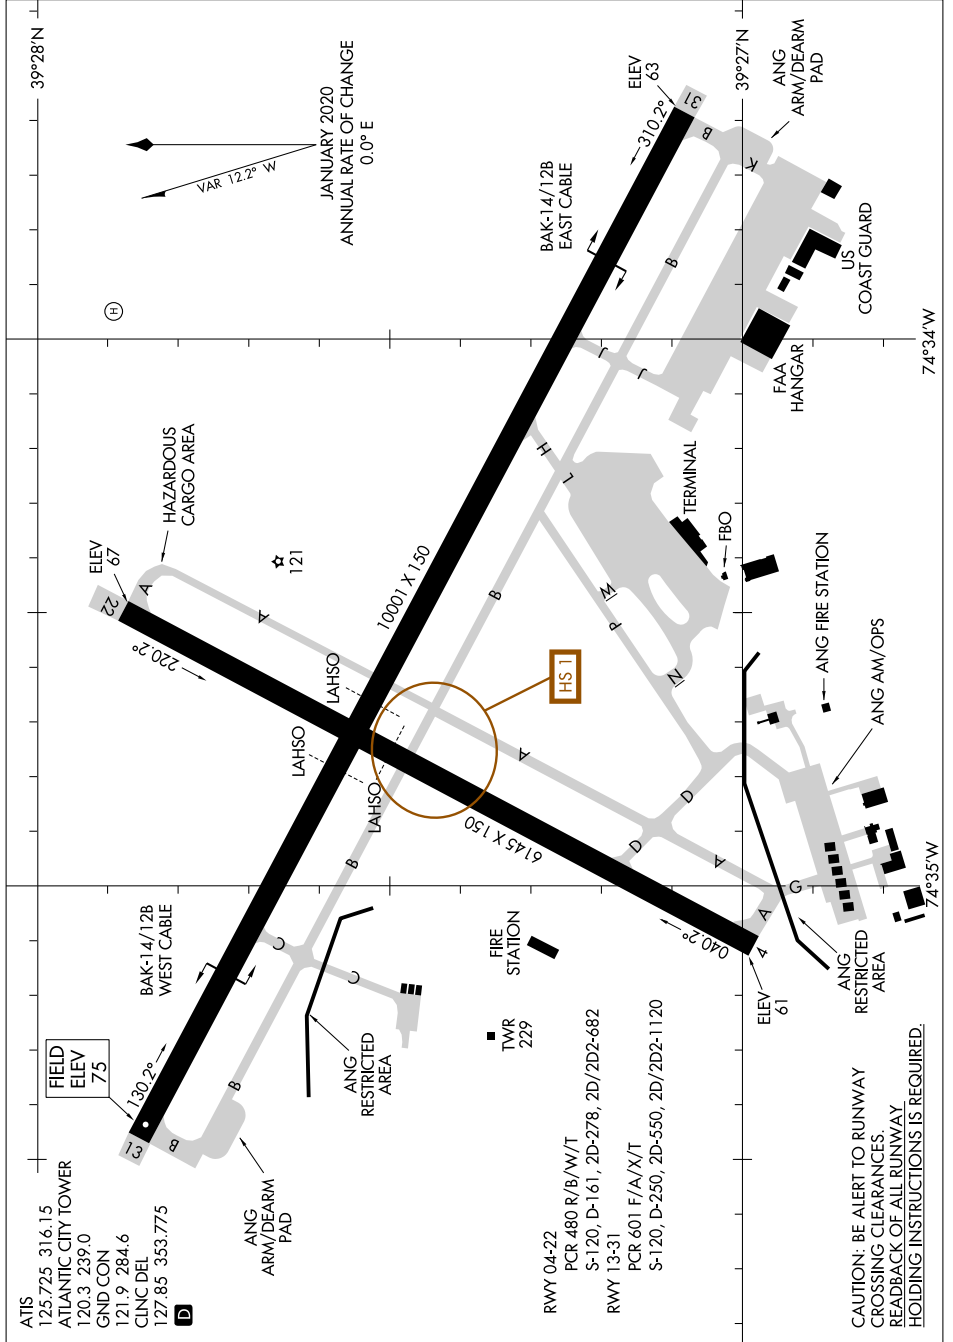

AIRPORT DIAGRAM

AL-669 (FAA)

ATLANTIC CITY INTL (ACY)
ATLANTIC CITY, NEW JERSEY

NE-2, 26 DEC 2024 to 23 JAN 2025

NE-2, 26 DEC 2024 to 23 JAN 2025

AIRPORT DIAGRAM

ATLANTIC CITY, NEW JERSEY
ATLANTIC CITY INTL (ACY)

CAUTION: BE ALERT TO RUNWAY CROSSING CLEARANCES. READBACK OF ALL RUNWAY HOLDING INSTRUCTIONS IS REQUIRED.