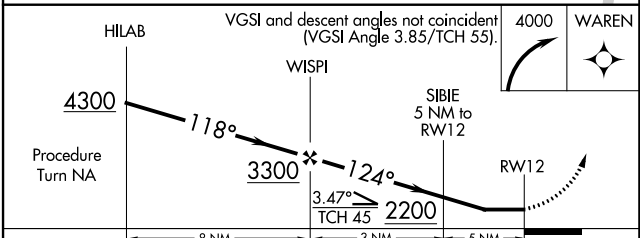

APP CRS	Rwy Idg	3999
124°	TDZE	328
	Apt Elev	328

RNAV (GPS) RWY 12

FLOYD BENNETT MEML (GFL)

NA -19°C	DME/DME RNP-0.3 NA. Helicopter visibility reduction below 1 SM NA. Night landing: Rwy 12, 30 NA.	MISSED APPROACH: Climbing right turn to 4000 direct to WARREN WP and hold.
-------------	--	--

ASOS 119.925	ALBANY APP CON 132.825 307.2	UNICOM 123.0 (CTAF)
------------------------	--	-------------------------------

ELEV 328		TDZE 328
----------	--	----------

CATEGORY	A	B	C	D
LNAV MDA	1560-1¼ 1232 (1300-1¼)	1560-1½ 1232 (1300-1½)	1560-3	1232 (1300-3)
CIRCLING	1560-1¼ 1232 (1300-1¼)	1560-1½ 1232 (1300-1½)	1560-3	1232 (1300-3)