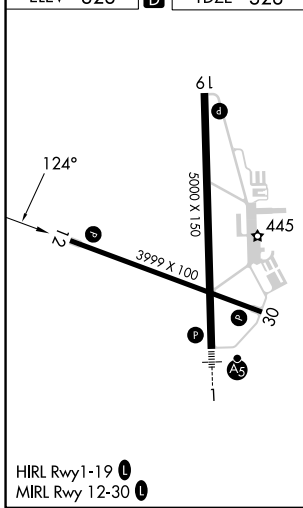

APP CRS	Rwy Idg	3999
124°	TDZE	328
	Apt Elev	328

RNAV (GPS) RWY 12

FLOYD BENNETT MEML (GFL)

NA -19°C	DME/DME RNP-0.3 NA. Helicopter visibility reduction below 1 SM NA. Night landing: Rwy 12, 30 NA.	MISSED APPROACH: Climbing right turn to 4000 direct to WARREN WP and hold.
-------------	--	--

ASOS 119.925	ALBANY APP CON 132.825 307.2	UNICOM 123.0 (CTAF)
------------------------	--	-------------------------------

ELEV 328		TDZE 328
----------	--	----------

CATEGORY	A	B	C	D
LNAV MDA	1560-1¼ 1232 (1300-1¼)	1560-1½ 1232 (1300-1½)	1560-3	1232 (1300-3)
CIRCLING	1560-1¼ 1232 (1300-1¼)	1560-1½ 1232 (1300-1½)	1560-3	1232 (1300-3)

NE-2, 26 DEC 2024 to 23 JAN 2025

NE-2, 26 DEC 2024 to 23 JAN 2025