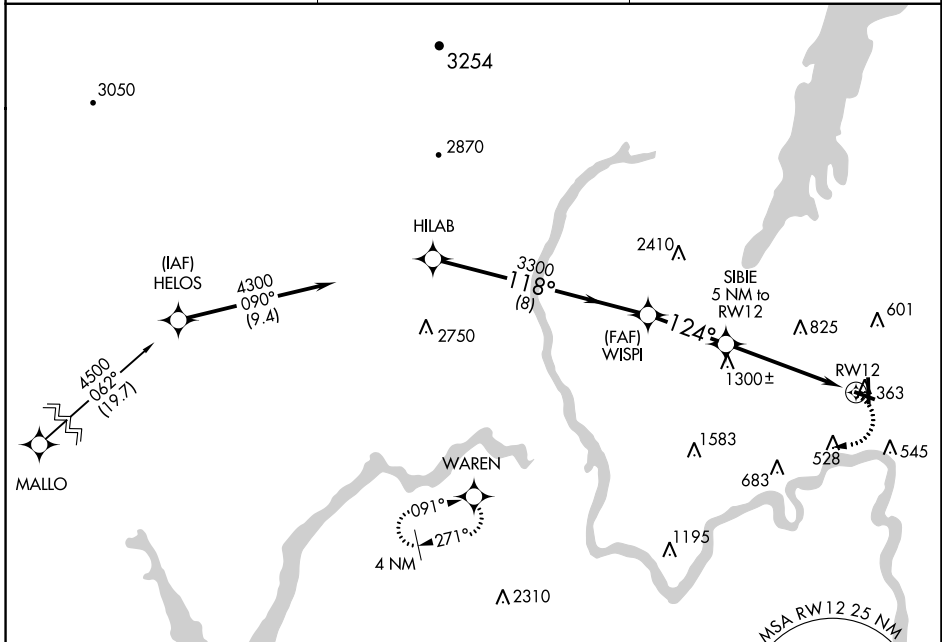

APP CRS	Rwy Idg	3999
124°	TDZE	328
	Apt Elev	328

RNAV (GPS) RWY 12

FLOYD BENNETT MEML (GFL)

NA -19°C	DME/DME RNP-0.3 NA. Helicopter visibility reduction below 1 SM NA. Night landing: Rwy 12, 30 NA.	MISSED APPROACH: Climbing right turn to 4000 direct to WARREN WP and hold.
-------------	--	--

ASOS 119.925	ALBANY APP CON 132.825 307.2	UNICOM 123.0 (CTAF)
------------------------	--	-------------------------------

ELEV 328		TDZE 328
----------	--	----------

CATEGORY	A	B	C	D
LNAV MDA	1560-1¼ 1232 (1300-1¼)	1560-1½ 1232 (1300-1½)	1560-3	1232 (1300-3)
CIRCLING	1560-1¼ 1232 (1300-1¼)	1560-1½ 1232 (1300-1½)	1560-3	1232 (1300-3)

NE-2, 26 DEC 2024 to 23 JAN 2025

NE-2, 26 DEC 2024 to 23 JAN 2025