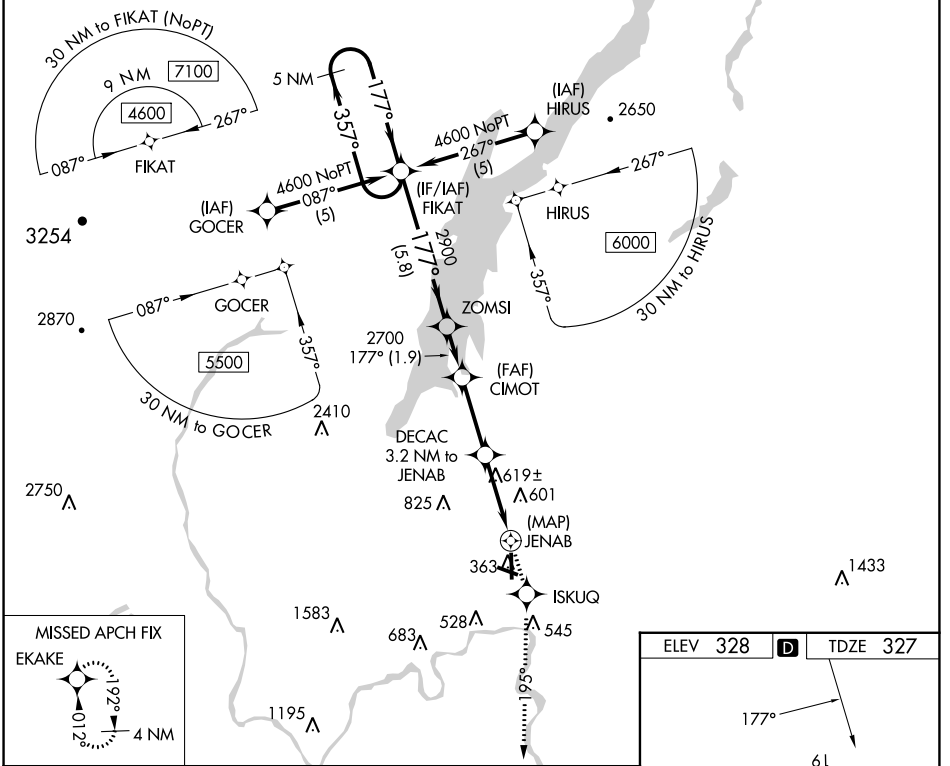

APP CRS	Rwy Idg	5000
177°	TDZE	327
	Apt Elev	328

RNAV (GPS) RWY 19

FLOYD BENNETT MEML (GFL)

RNP APCH.

⚠ Circling NA for Cat D NW of Rwy 12 and 19. Rwy 19 helicopter visibility reduction below ¾ SM NA. Circling Rwy 12, 30 NA at night.
⚠ -19°C

MISSED APPROACH: Climb to 3000 direct ISKUQ and on track 195° to EKAKE and hold.

ASOS 119.925	ALBANY APP CON 132.825 307.2	UNICOM 123.0 (CTAF) 0
------------------------	--	---------------------------------

CATEGORY	A	B	C	D
LNAV MDA	880-1	553 (600-1)	880-1½ 553 (600-1½)	880-1¼ 553 (600-1¼)
C CIRCLING	880-1	552 (600-1)	940-1¾ 612 (700-1¾)	1420-3 1092 (1100-3)

HIRL Rwy 1-19 **0**
 MIRL Rwy 12-30 **0**

NE-2, 26 DEC 2024 to 23 JAN 2025

NE-2, 26 DEC 2024 to 23 JAN 2025