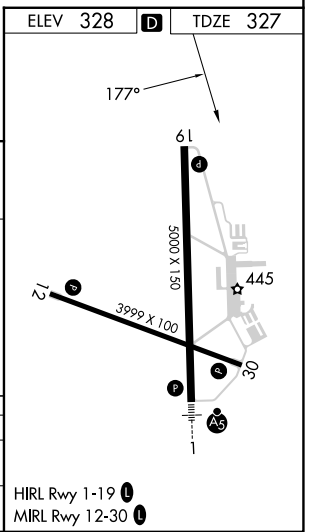

APP CRS	Rwy Idg	5000
177°	TDZE	327
	Apt Elev	328

RNAV (GPS) RWY 19

FLOYD BENNETT MEML (GFL)

RNP APCH.

⚠ Circling NA for Cat D NW of Rwy 12 and 19. Rwy 19 helicopter visibility reduction below ¾ SM NA. Circling Rwy 12, 30 NA at night.
⚠ -19°C

MISSED APPROACH: Climb to 3000 direct ISKUQ and on track 195° to EKAKE and hold.

ASOS 119.925	ALBANY APP CON 132.825 307.2	UNICOM 123.0 (CTAF) 0
------------------------	--	---------------------------------

CATEGORY	A	B	C	D
LNAV MDA	880-1	553 (600-1)	880-1½ 553 (600-1½)	880-1¼ 553 (600-1¼)
C CIRCLING	880-1	552 (600-1)	940-1¾ 612 (700-1¾)	1420-3 1092 (1100-3)

HIRL Rwy 1-19 **0**
 MIRL Rwy 12-30 **0**

NE-2, 26 DEC 2024 to 23 JAN 2025