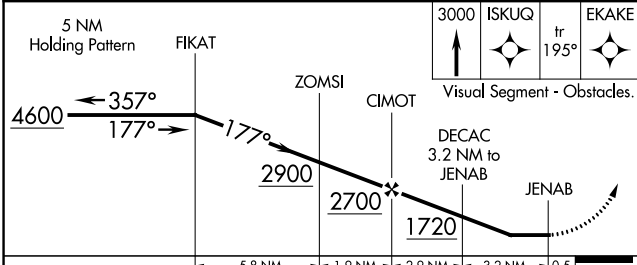

APP CRS	Rwy Idg	5000
177°	TDZE	327
	Apt Elev	328

RNAV (GPS) RWY 19

FLOYD BENNETT MEML (GFL)

RNP APCH.

⚠ Circling NA for Cat D NW of Rwy 12 and 19. Rwy 19 helicopter visibility reduction below ¾ SM NA. Circling Rwy 12, 30 NA at night.
⚠ -19°C

MISSED APPROACH: Climb to 3000 direct ISKUQ and on track 195° to EKAKE and hold.

ASOS 119.925	ALBANY APP CON 132.825 307.2	UNICOM 123.0 (CTAF) 0
------------------------	--	---------------------------------