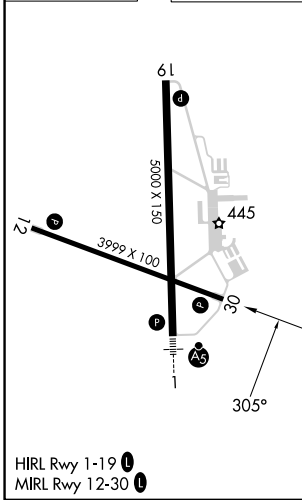

APP CRS Rwy Idg **3999**
305° TDZE **325**
 Apt Elev **328**

RNAV (GPS) RWY 30

FLOYD BENNETT MEML (GFL)

RNP APCH.

- Circling Rwy 12 NA at night.
- Rwy 30 helicopter visibility reduction below 3/4 SM NA.
- 19°C

MISSED APPROACH: Climbing left turn to 4000 direct WAREN and hold.

ASOS **119.925**

ALBANY APP CON **132.825 307.2**

UNICOM **123.0** (CTAF)

ELEV 328 TDZE 325

CATEGORY	A	B	C	D
LNAV MDA	1020-1	695 (700-1)	1020-2 695 (700-2)	1020-2 1/4 695 (700-2 1/4)
CIRCLING	1020-1	692 (700-1)	1020-2 692 (700-2)	1960-3 1632 (1700-3)

NE-2, 26 DEC 2024 to 23 JAN 2025

NE-2, 26 DEC 2024 to 23 JAN 2025