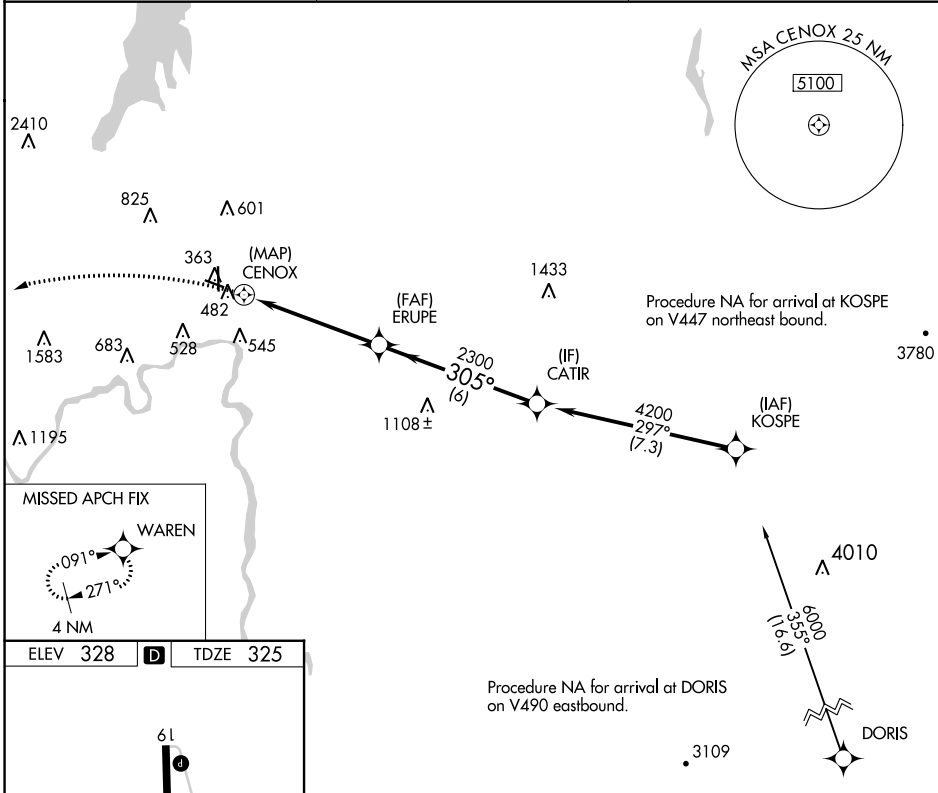

APP CRS Rwy Idg **3999**
305° TDZE **325**
 Apt Elev **328**

RNAV (GPS) RWY 30

FLOYD BENNETT MEML (GFL)

RNP APCH.

- Circling Rwy 12 NA at night.
- Rwy 30 helicopter visibility reduction below 3/4 SM NA.
- 19°C

MISSED APPROACH: Climbing left turn to 4000 direct WAREN and hold.

ASOS **119.925**

ALBANY APP CON **132.825 307.2**

UNICOM **123.0** (CTAF)

ELEV 328 TDZE 325

CATEGORY	A	B	C	D
LNAV MDA	1020-1	695 (700-1)	1020-2 695 (700-2)	1020-2 1/4 695 (700-2 1/4)
CIRCLING	1020-1	692 (700-1)	1020-2 692 (700-2)	1960-3 1632 (1700-3)

NE-2, 26 DEC 2024 to 23 JAN 2025

NE-2, 26 DEC 2024 to 23 JAN 2025