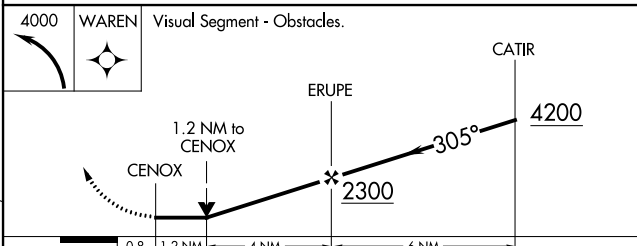

MISSED APPROACH: Climbing left turn to 4000 direct WAREN and hold.

ASOS **119.925**

ALBANY APP CON **132.825 307.2**

UNICOM **123.0** (CTAF)

ELEV 328 TDZE 325

CATEGORY	A	B	C	D
LNAV MDA	1020-1	695 (700-1)	1020-2 695 (700-2)	1020-2 1/4 695 (700-2 1/4)
CIRCLING	1020-1	692 (700-1)	1020-2 692 (700-2)	1960-3 1632 (1700-3)