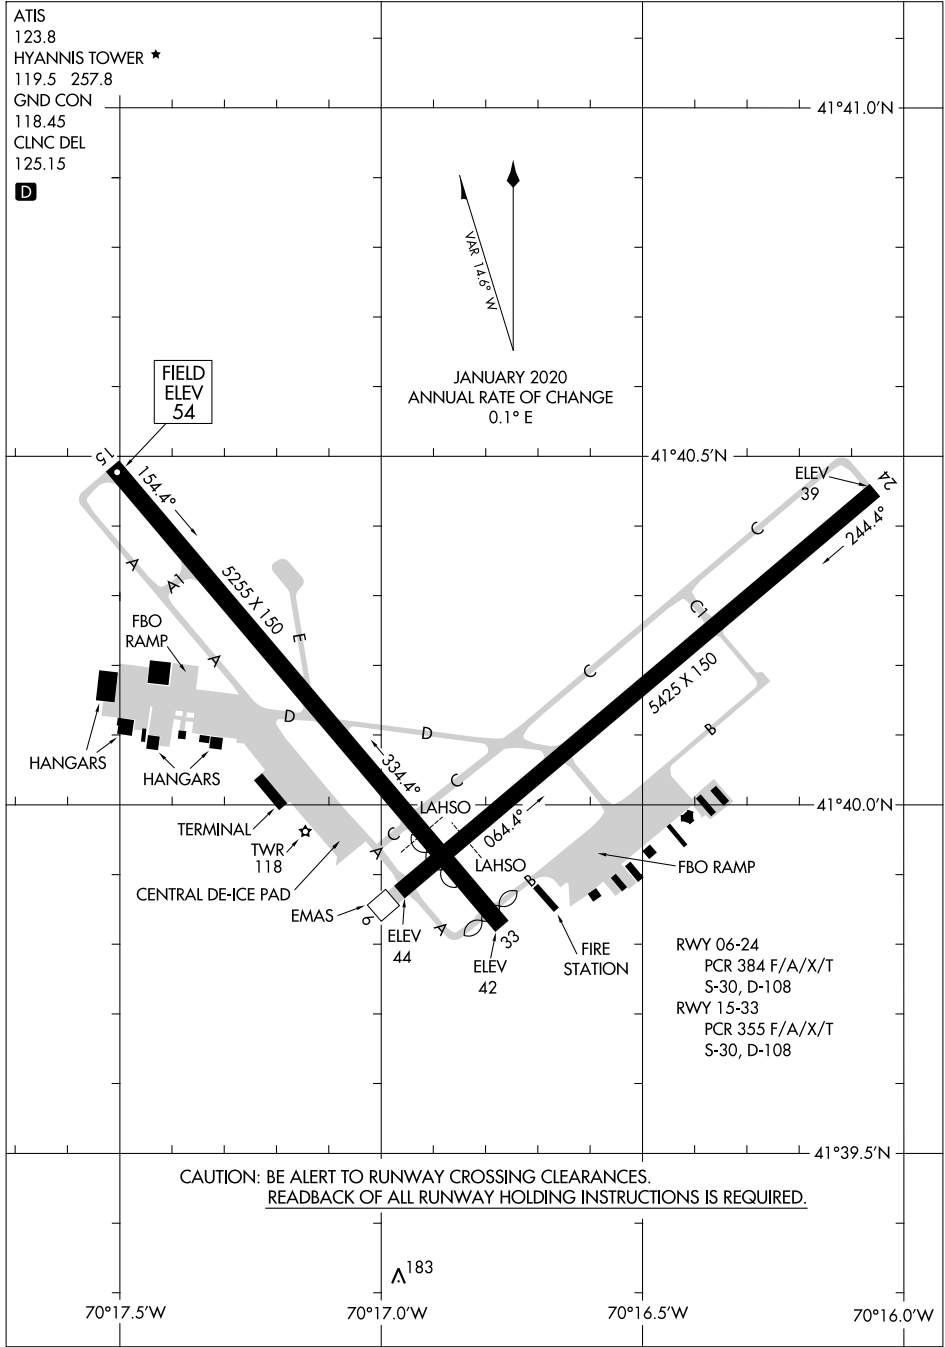

# AIRPORT DIAGRAM

AL-675 (FAA)

CAPE COD GATEWAY (HYA)

HYANNIS, MASSACHUSETTS

ATIS  
 123.8  
 HYANNIS TOWER ★  
 119.5 257.8  
 GND CON  
 118.45  
 CLNC DEL  
 125.15

**D**

JANUARY 2020  
 ANNUAL RATE OF CHANGE  
 0.1° E

NE-1, 26 DEC 2024 to 23 JAN 2025

NE-1, 26 DEC 2024 to 23 JAN 2025

CAUTION: BE ALERT TO RUNWAY CROSSING CLEARANCES.  
 READBACK OF ALL RUNWAY HOLDING INSTRUCTIONS IS REQUIRED.