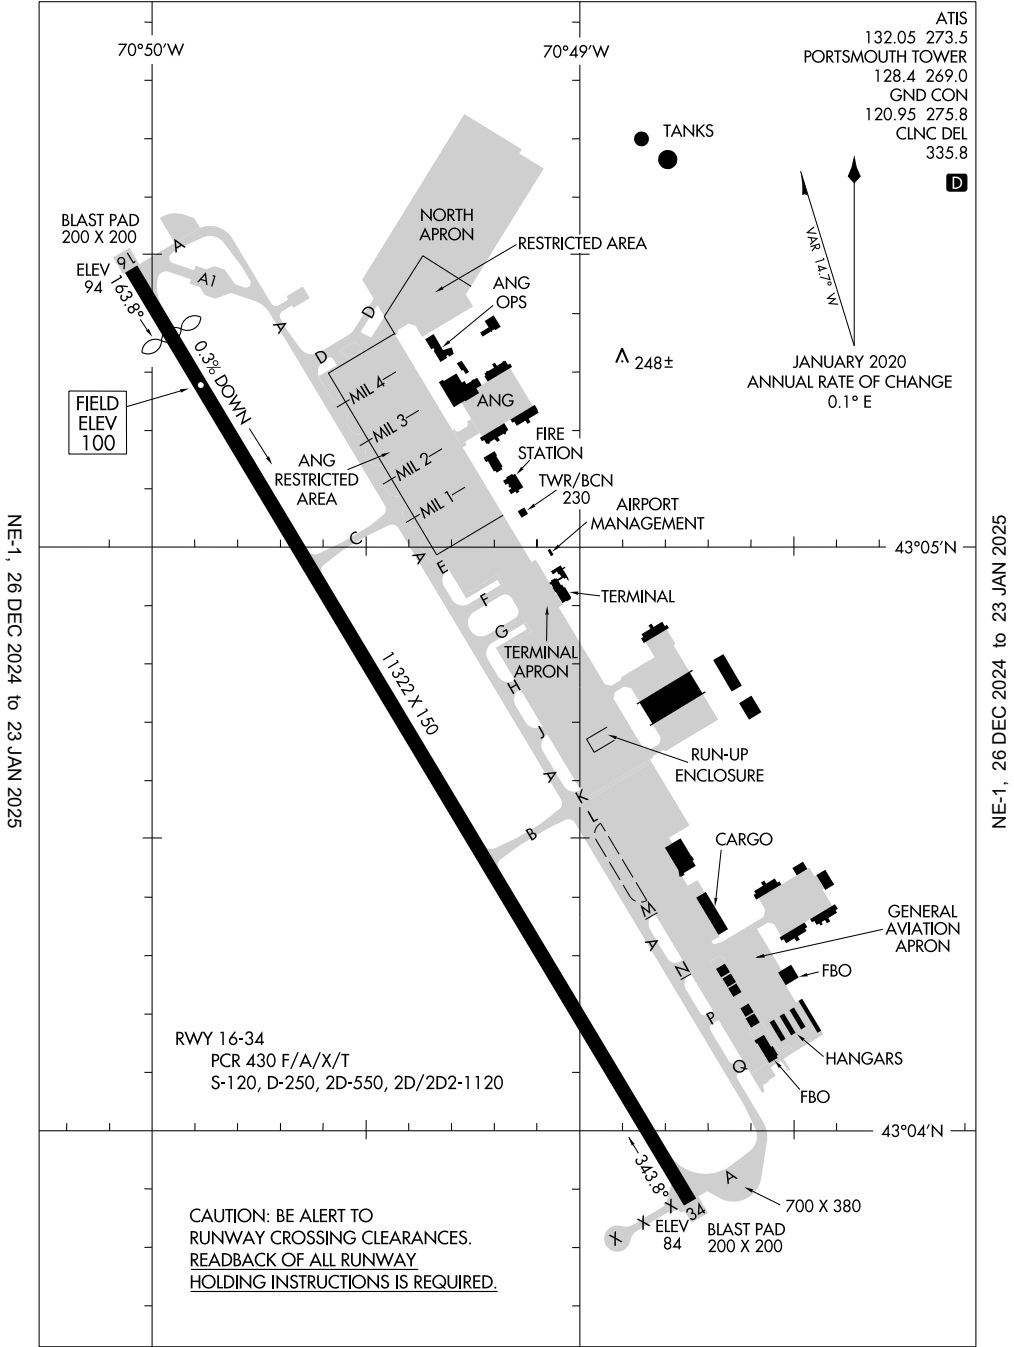

24361
AIRPORT DIAGRAM

AL-678 (FAA)

PORTSMOUTH INTL AT PEASE (PSM)
 PORTSMOUTH, NEW HAMPSHIRE

ATIS
 132.05 273.5
 PORTSMOUTH TOWER
 128.4 269.0
 GND CON
 120.95 275.8
 CLNC DEL
 335.8

RWY 16-34
 PCR 430 F/A/X/T
 S-120, D-250, 2D-550, 2D/2D2-1120

**CAUTION: BE ALERT TO
 RUNWAY CROSSING CLEARANCES.
 READBACK OF ALL RUNWAY
 HOLDING INSTRUCTIONS IS REQUIRED.**

NE-1, 26 DEC 2024 to 23 JAN 2025

NE-1, 26 DEC 2024 to 23 JAN 2025

AIRPORT DIAGRAM
 24361

PORTSMOUTH, NEW HAMPSHIRE
PORTSMOUTH INTL AT PEASE (PSM)