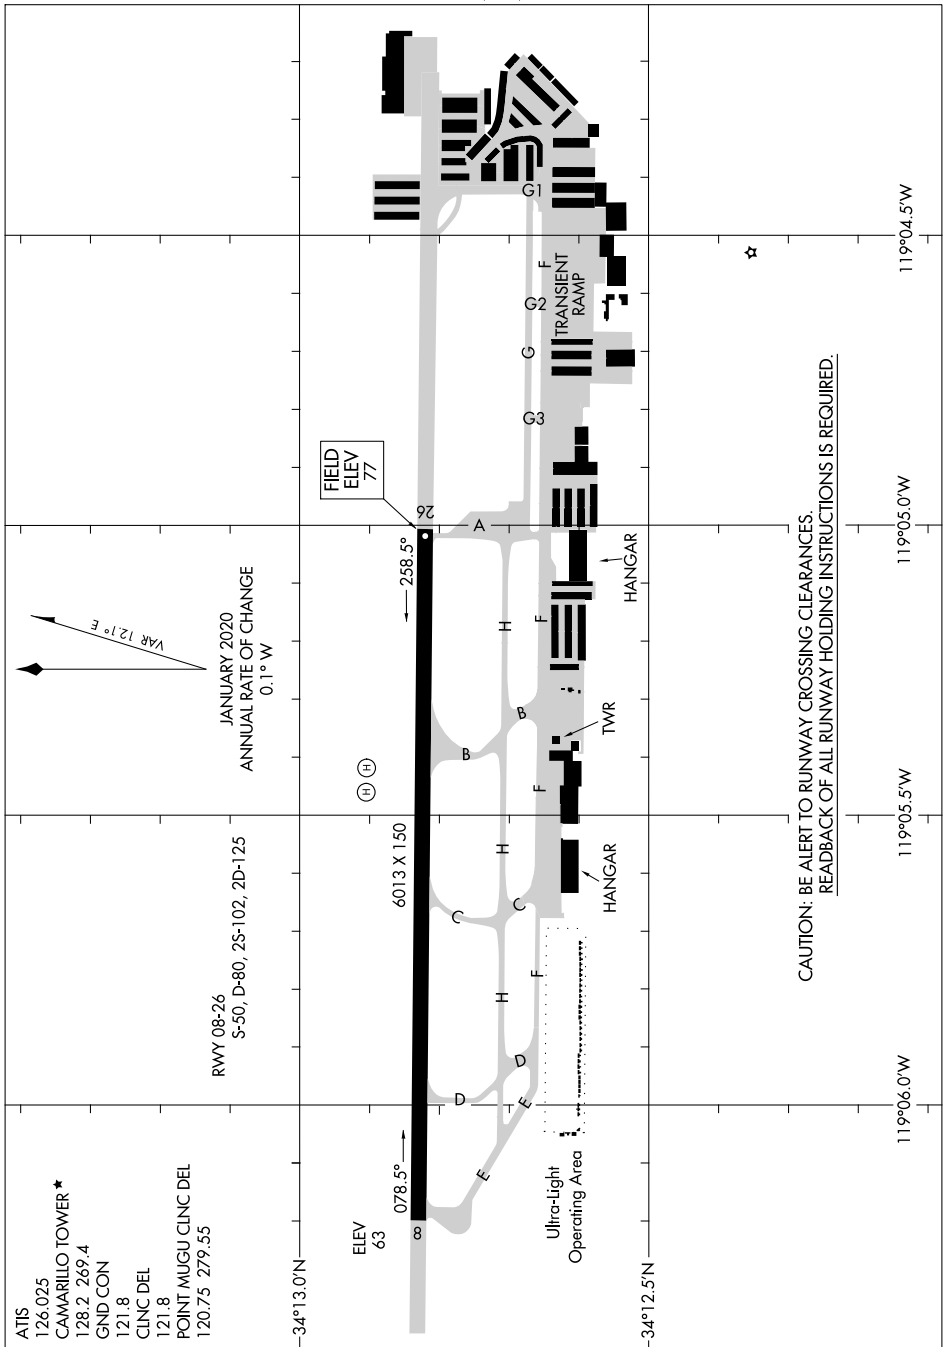

AIRPORT DIAGRAM

AL-680 (FAA)

CAMARILLO (CMA)
CAMARILLO, CALIFORNIA

SW-3, 26 DEC 2024 to 23 JAN 2025

SW-3, 26 DEC 2024 to 23 JAN 2025

AIRPORT DIAGRAM

CAMARILLO, CALIFORNIA
CAMARILLO (CMA)