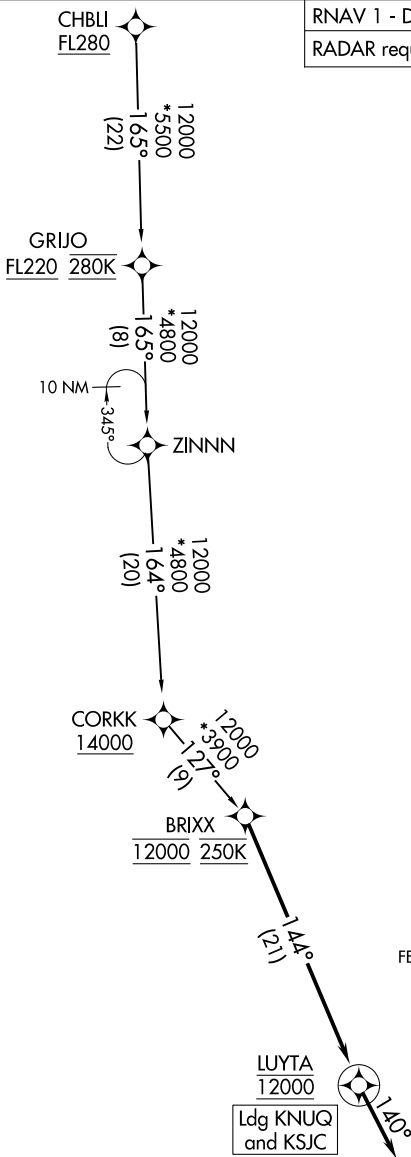

BRXX FOUR ARRIVAL (RNAV)

AL-693 (FAA)

SAN JOSE, CALIFORNIA

OAKLAND CENTER
 125.85 323.0
 NORCAL APP CON
 133.95 317.6
 NUQ ATIS
 124.175 283.0
 SJC D-ATIS
 126.95
 NUQ GND CON
 121.85 278.95
 SJC GND CON
 121.7
 MOFFETT TOWER*
 119.55 259.65
 SAN JOSE TOWER*
 124.0 257.6

RNAV 1 - DME/DME/IRU or GPS.
 RADAR required.

NOTE: Chart not to scale.

ARRIVAL ROUTE DESCRIPTION

CHBLI TRANSITION (CHBLI.BRXX4)

LANDING KSJC/KNUQ: From BRIXX on track 144° to cross LUYTA at 12000, then on track 140°. Expect RADAR vectors to final approach course.

BRXX FOUR ARRIVAL (RNAV)

SAN JOSE, CALIFORNIA