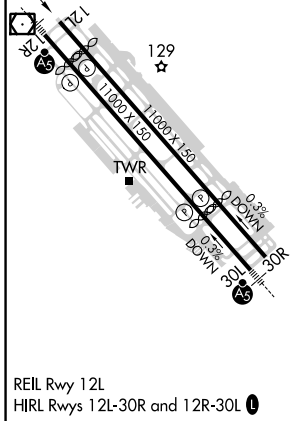

VGSI and RNAV glidepath not coincident (VGSI Angle 3.00/TCH 70).

ROSTE	OMSEE	4600	COKOR	GILRO
		↑	✦	△
			Ir 124°	
				*LNAV only

GP 3.00° TCH 57	3.2 NM	4.1 NM	1.3 NM	
CATEGORY	A	B	C	D
LPV	DA	294-3/4	250 (300-3/4)	
LNAV/ VNAV	DA	341-1	297 (300-1)	
LNAV MDA	520-1	476 (500-1)	520-13/8	476 (500-13/8)