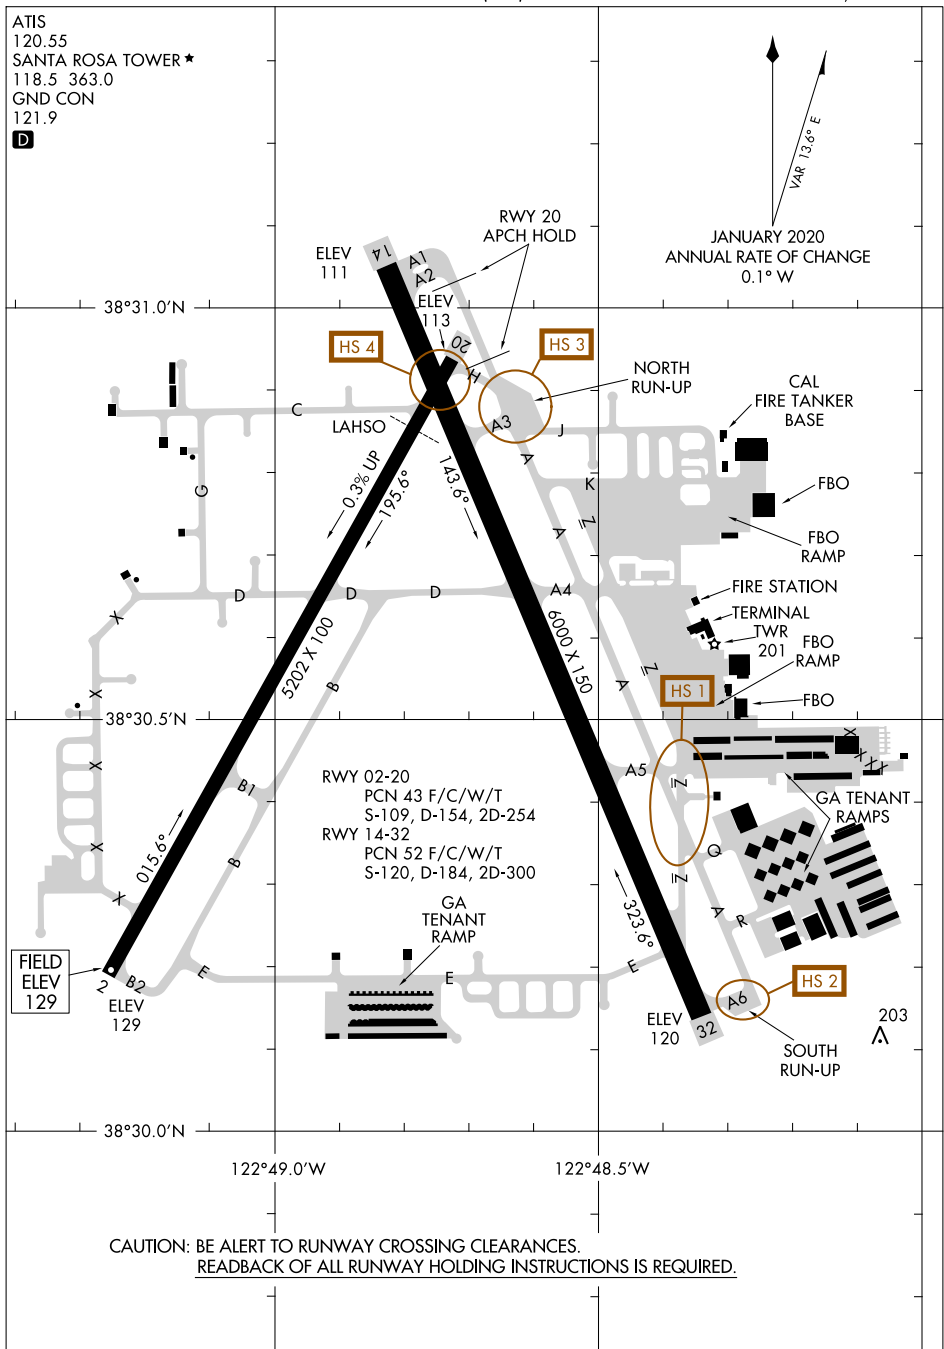

AIRPORT DIAGRAM

ATIS
120.55
SANTA ROSA TOWER ★
118.5 363.0
GND CON
121.9
D

SW-2, 26 DEC 2024 to 23 JAN 2025

SW-2, 26 DEC 2024 to 23 JAN 2025

CAUTION: BE ALERT TO RUNWAY CROSSING CLEARANCES.
READBACK OF ALL RUNWAY HOLDING INSTRUCTIONS IS REQUIRED.