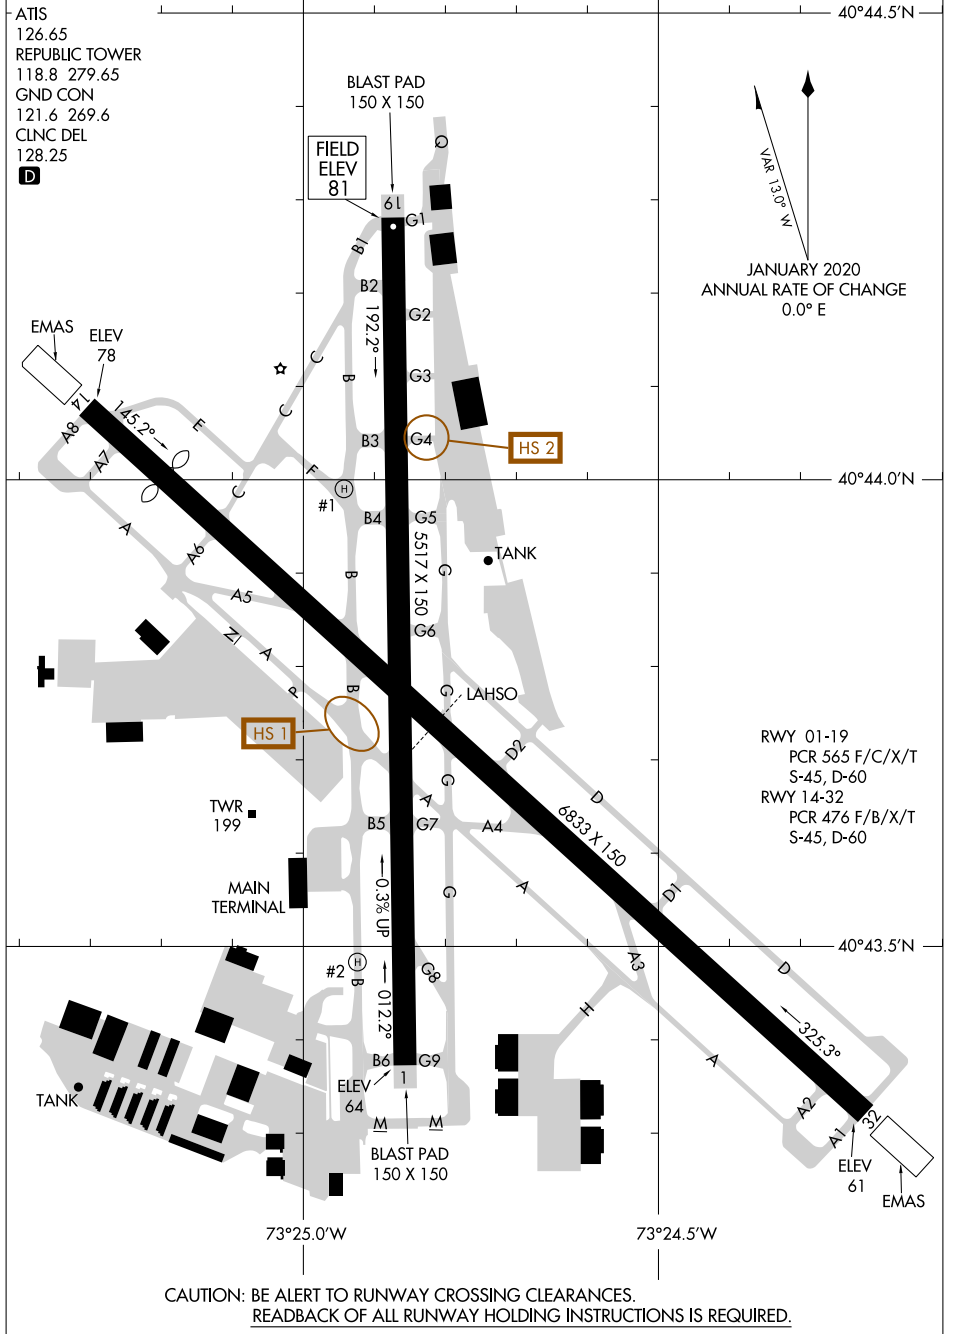

24361  
**AIRPORT DIAGRAM**

AL-704 (FAA)

REPUBLIC (F<sup>R</sup>G)  
FARMINGDALE, NEW YORK

NE-2, 26 DEC 2024 to 23 JAN 2025

NE-2, 26 DEC 2024 to 23 JAN 2025

24361  
**AIRPORT DIAGRAM**

FARMINGDALE, NEW YORK  
REPUBLIC (F<sup>R</sup>G)