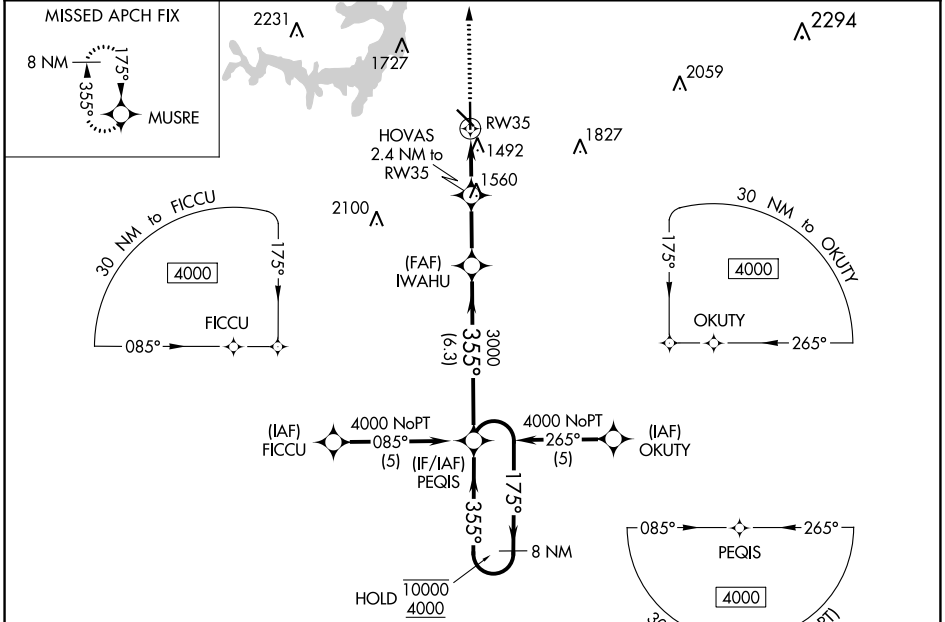

WAAS CH 77525 W35A	APP CRS 355°	Rwy Idg TDZE Apt Elev	5599 1386 1387
--	------------------------	-----------------------------	---

RNAV (GPS) RWY 35

BROWNWOOD RGNL (BWD)

RNP APCH. ▼ Rwy 35 helicopter visibility reduction below ¾ SM NA.		MISSED APPROACH: Climb to 4000 direct MUSRE and hold.
AWOS-3 118.325	FORT WORTH CENTER 127.45 290.3	UNICOM 122.8 (CTAF)

CATEGORY	A	B	C	D
LPV DA	1636-1 250 (300-1)			
LNAV MDA	1780-1	394 (400-1)	1780-1½ 394 (400-1½)	1780-1¼ 394 (400-1¼)

SC-3, 26 DEC 2024 to 23 JAN 2025

SC-3, 26 DEC 2024 to 23 JAN 2025