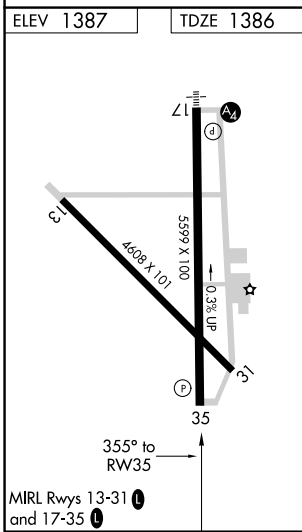

WAAS CH 77525 W35A	APP CRS 355°	Rwy Idg TDZE Apt Elev	5599 1386 1387
--	------------------------	-----------------------------	---

RNAV (GPS) RWY 35

BROWNWOOD RGNL (BWD)

RNP APCH. ▼ Rwy 35 helicopter visibility reduction below ¾ SM NA.		MISSED APPROACH: Climb to 4000 direct MUSRE and hold.
AWOS-3 118.325	FORT WORTH CENTER 127.45 290.3	UNICOM 122.8 (CTAF)

CATEGORY	A	B	C	D
LPV DA	1636-1 250 (300-1)			
LNAV MDA	1780-1	394 (400-1)	1780-1½ 394 (400-1½)	1780-1¼ 394 (400-1¼)

SC-3, 26 DEC 2024 to 23 JAN 2025

SC-3, 26 DEC 2024 to 23 JAN 2025