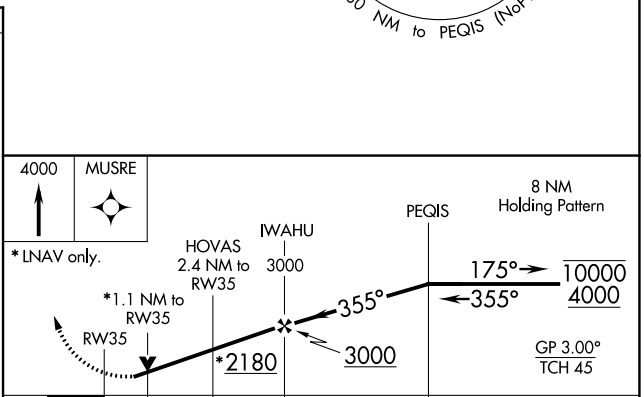

WAAS CH 77525 W35A	APP CRS 355°	Rwy Idg TDZE Apt Elev	5599 1386 1387
--	------------------------	-----------------------------	---

RNAV (GPS) RWY 35

BROWNWOOD RGNL (BWD)

RNP APCH. ▼ Rwy 35 helicopter visibility reduction below ¾ SM NA.		MISSED APPROACH: Climb to 4000 direct MUSRE and hold.
AWOS-3 118.325	FORT WORTH CENTER 127.45 290.3	UNICOM 122.8 (CTAF)

CATEGORY	A	B	C	D
LPV DA	1636-1 250 (300-1)			
LNAV MDA	1780-1	394 (400-1)	1780-1½ 394 (400-1½)	1780-1¼ 394 (400-1¼)

SC-3, 26 DEC 2024 to 23 JAN 2025

SC-3, 26 DEC 2024 to 23 JAN 2025