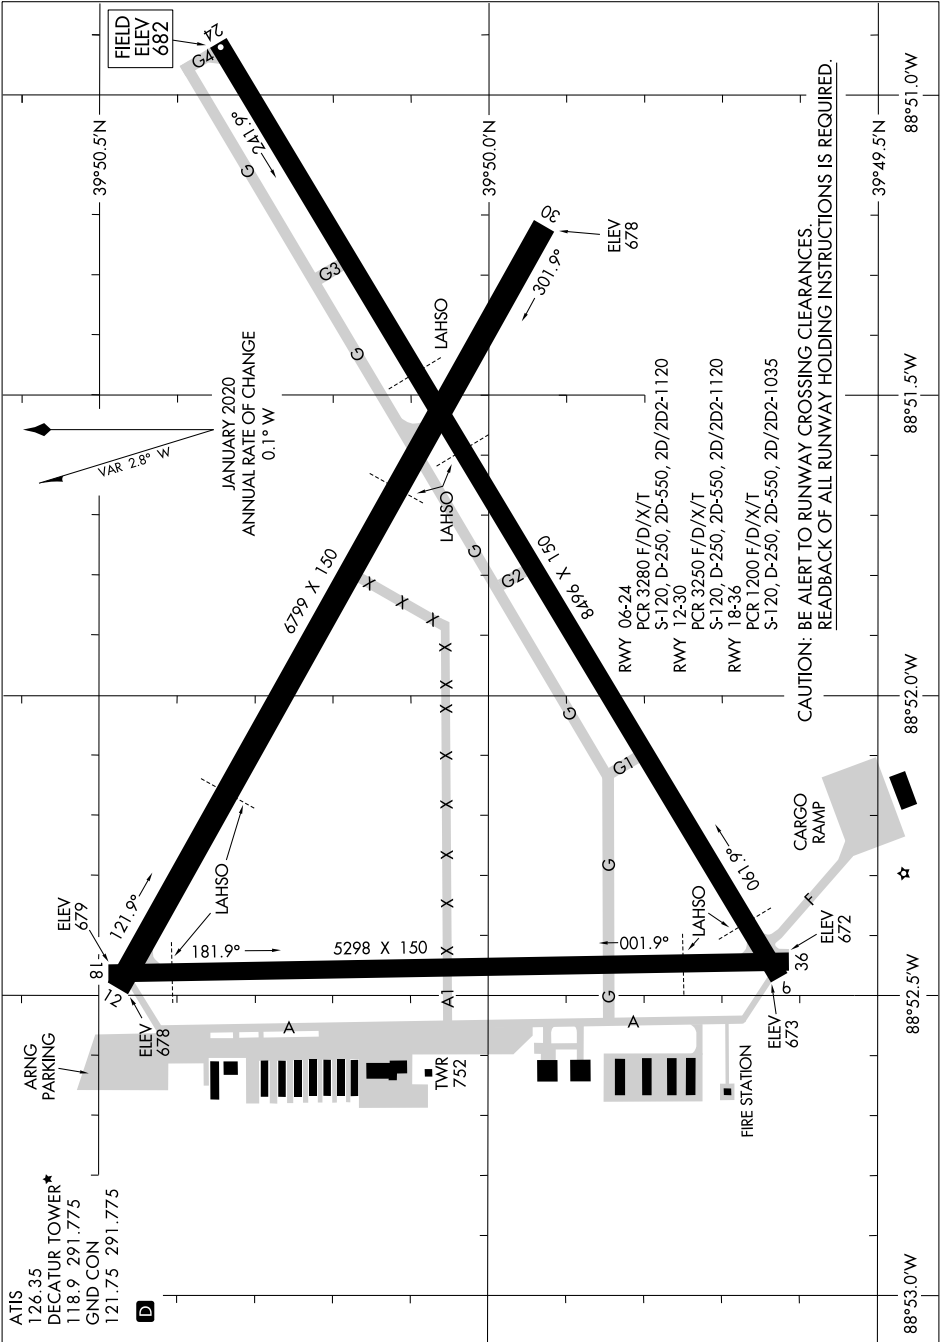

AIRPORT DIAGRAM

AL-710 (FAA)

DECATUR (DEC)
DECATUR, ILLINOIS

EC-3, 26 DEC 2024 to 23 JAN 2025

EC-3, 26 DEC 2024 to 23 JAN 2025

AIRPORT DIAGRAM

DECATUR, ILLINOIS
DECATUR (DEC)